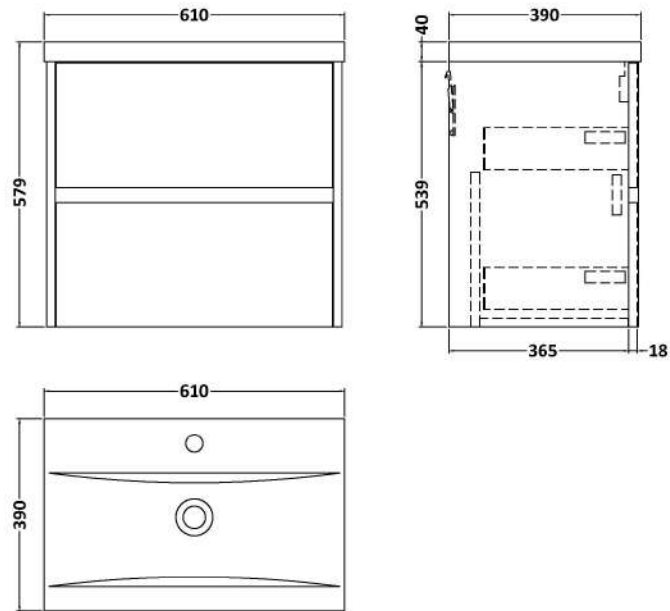

Sales Code: HAV2204A

Description: 600 W/H 2-Drawer Unit & Basin 1

Packaging Details

Barcode: 5056462646442