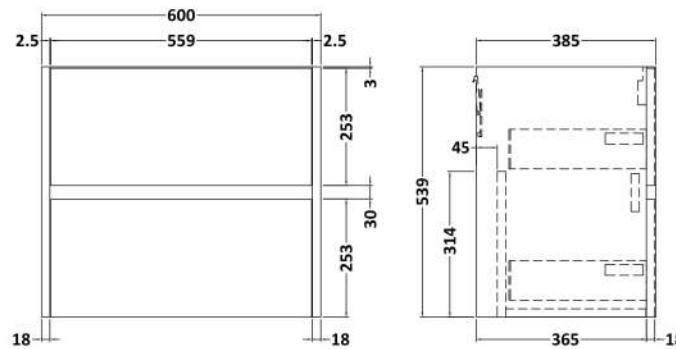

### Product Dimensions

Height (mm):	539
Width (mm):	600
Depth (mm):	385
Nett Weight (kg):	22.5

### Packaging Dimensions

Height (mm):	560
Width (mm):	620
Depth (mm):	405
Gross Weight (kg):	23

### Outer Box Dimensions (If Applicable)

Height (mm):	
Width (mm):	
Depth (mm):	
Gross Weight (kg):	
Barcode:	5056462696423

Sales Code: NVM013

Description: 600 Mid-Edged Basin 1 Th

<b>Product Dimensions</b>		
Height (mm):	180	
Width (mm):	610	
Depth (mm):	390	
Nett Weight (kg):	11	
<b>Packaging Dimensions</b>		
Height (mm):	200	
Width (mm):	410	
Depth (mm):	630	
Gross Weight (kg):	11	
<b>Packaging Data</b>		
Box Colour:	Brown Cardboard Box - Printed	
Box Qty:	1	
Label Size:	100 x 50	
Label Colour:	White Label	
Label Qty:	2	
<b>Outer Box Dimensions (If Applicable)</b>		
Height (mm):		
Width (mm):		
Depth (mm):		
Gross Weight (kg):		
Barcode:	5055369043415	
<b>Product Details</b>		
Country of Origin:	China	
Fitting Instruction:	No	
Certification: CE & UKCA:	No	WRAS: N/A WRAS No: N/A
Product Material:	Vitreous China	
Fixing Supplied:	No	
<b>Pans/Bidets:</b> Trap Style: Not Applicable Includes Seat: Not Applicable		
<b>Seats:</b> Seat Type: Not Applicable Material: Not Applicable		
Function: Not Applicable Hinge Type: Not Applicable		
Hinge Material: Not Applicable		
<b>Cisterns:</b> Operating Type: Not Applicable Fittings: Not Applicable		
Lever Type: Not Applicable		
<b>Basins:</b> Tap Hole: One Taphole Chain Stay Hole: No		
Template: Not Required Waste Type Req: Slotted		
Overflow Inc: Yes Overflow Cover: Yes		
Inner Bowl Depth (mm): 125mm		