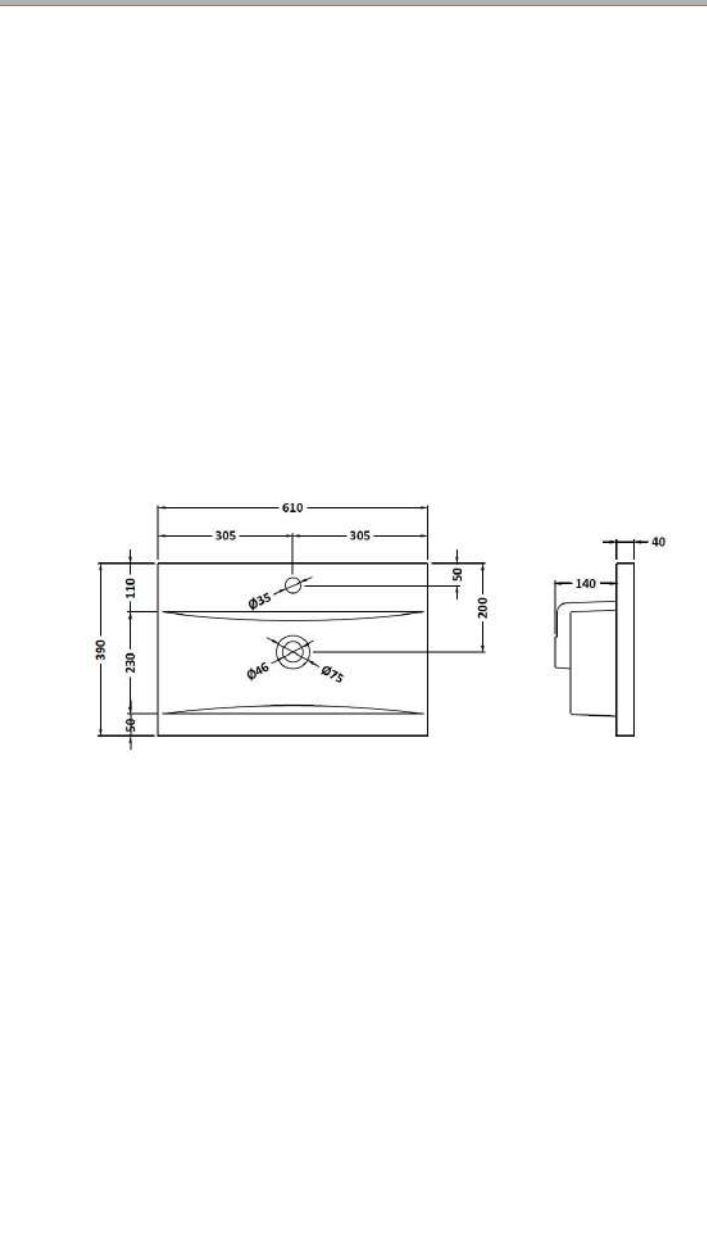

### Product Dimensions

Height (mm):	539
Width (mm):	600
Depth (mm):	385
Nett Weight (kg):	22.5

### Packaging Dimensions

Height (mm):	560
Width (mm):	620
Depth (mm):	405
Gross Weight (kg):	23

### Outer Box Dimensions (If Applicable)

Height (mm):	
Width (mm):	
Depth (mm):	
Gross Weight (kg):	
Barcode:	5056462696423

Sales Code: NVM013

Description: 600 Mid-Edged Basin 1 Th

<b>Product Dimensions</b>		
Height (mm):	180	
Width (mm):	610	
Depth (mm):	390	
Nett Weight (kg):	11	
<b>Packaging Dimensions</b>		
Height (mm):	200	
Width (mm):	410	
Depth (mm):	630	
Gross Weight (kg):	11	
<b>Packaging Data</b>		
Box Colour:	Brown Cardboard Box - Printed	
Box Qty:	1	
Label Size:	100 x 50	
Label Colour:	White Label	
Label Qty:	2	
<b>Outer Box Dimensions (If Applicable)</b>		
Height (mm):		
Width (mm):		
Depth (mm):		
Gross Weight (kg):		
Barcode:	5055369043415	
<b>Product Details</b>		
Country of Origin:	China	
Fitting Instruction:	No	
Certification: CE & UKCA:	No	WRAS: N/A WRAS No: N/A
Product Material:	Vitreous China	
Fixing Supplied:	No	
<b>Pans/Bidets:</b> Trap Style: Not Applicable Includes Seat: Not Applicable		
<b>Seats:</b> Seat Type: Not Applicable Material: Not Applicable		
Function: Not Applicable Hinge Type: Not Applicable		
Hinge Material: Not Applicable		
<b>Cisterns:</b> Operating Type: Not Applicable Fittings: Not Applicable		
Lever Type: Not Applicable		
<b>Basins:</b> Tap Hole: One Taphole Chain Stay Hole: No		
Template: Not Required Waste Type Req: Slotted		
Overflow Inc: Yes Overflow Cover: Yes		
Inner Bowl Depth (mm): 125mm		