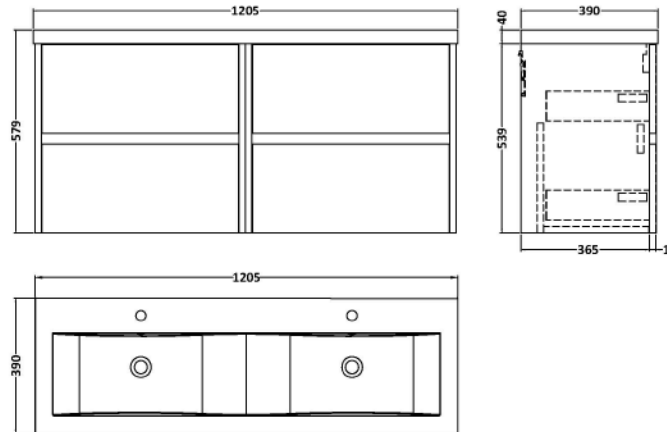

Sales Code: HAV2204F

Description: 1200 W/H 4-Drawer Unit & Double Basin

Packaging Details

Barcode: 5056462650937

Sales Code: NPH2224

Description: 600 W/H 2-Drawer Unit (385 Deep)

Product Dimensions

Height (mm):	539
Width (mm):	600
Depth (mm):	385
Nett Weight (kg):	22.5

Packaging Dimensions

Height (mm):	560
Width (mm):	620
Depth (mm):	405
Gross Weight (kg):	23

Packaging Data

Box Colour:	Brown Cardboard Box
Box Qty:	1
Label Size:	100 x 50
Label Colour:	White Label
Label Qty:	2

Sales Code: CBM424

Description: Double Ceramic Basin 1208X392

Product Dimensions

Height (mm):	390
Width (mm):	1205
Depth (mm):	175
Nett Weight (kg):	27

Packaging Dimensions

Height (mm):	205
Width (mm):	1270
Depth (mm):	510
Gross Weight (kg):	27

Packaging Data

Box Colour:	Brown Cardboard Box - Printed
Box Qty:	1
Label Size:	100 x 50
Label Colour:	White Label
Label Qty:	2

Outer Box Dimensions (If Applicable)

Height (mm):	
Width (mm):	
Depth (mm):	
Gross Weight (kg):	
Barcode:	5056211875826