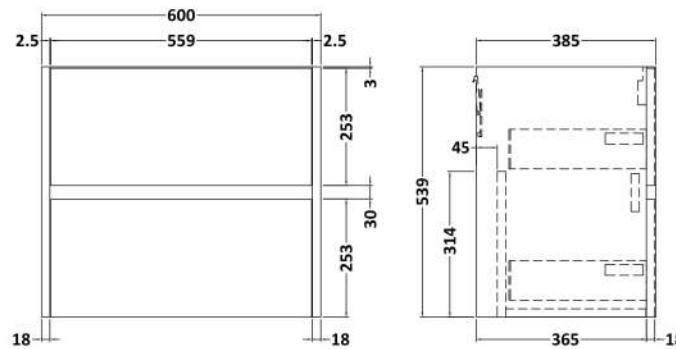

Sales Code: HAV2204F

Description: 1200 W/H 4-Drawer Unit & Double Basin

Packaging Details

Barcode: 5056462650937

Sales Code: NPH2224

Description: 600 W/H 2-Drawer Unit (385 Deep)

Product Dimensions

Height (mm):	539
Width (mm):	600
Depth (mm):	385
Nett Weight (kg):	22.5

Packaging Dimensions

Height (mm):	560
Width (mm):	620
Depth (mm):	405
Gross Weight (kg):	23

Packaging Data

Box Colour:	Brown Cardboard Box
Box Qty:	1
Label Size:	100 x 50
Label Colour:	White Label
Label Qty:	2

Sales Code: CBM424

Description: Double Ceramic Basin 1208X392

Product Dimensions

Height (mm):	390
Width (mm):	1205
Depth (mm):	175
Nett Weight (kg):	27

Packaging Dimensions

Height (mm):	205
Width (mm):	1270
Depth (mm):	510
Gross Weight (kg):	27

Packaging Data

Box Colour:	Brown Cardboard Box - Printed
Box Qty:	1
Label Size:	100 x 50
Label Colour:	White Label
Label Qty:	2

Outer Box Dimensions (If Applicable)

Height (mm):	
Width (mm):	
Depth (mm):	
Gross Weight (kg):	
Barcode:	5056211875826