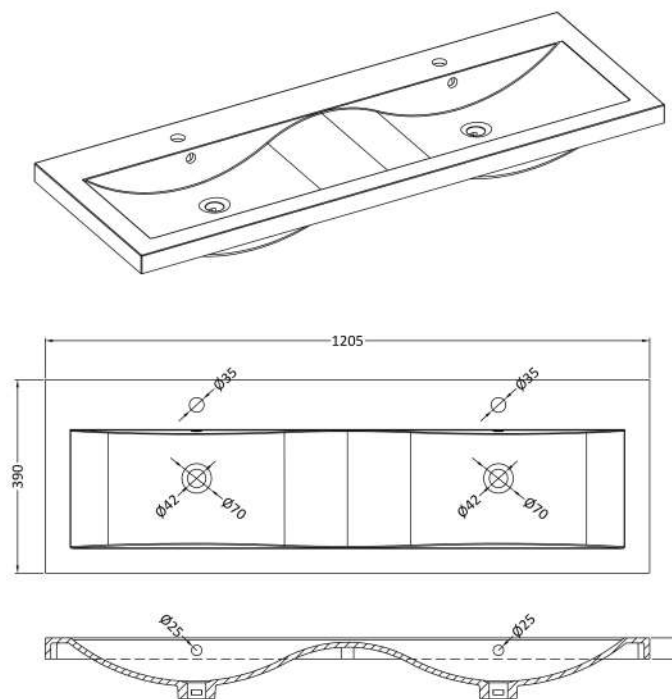

Sales Code: HAV2204F

Description: 1200 W/H 4-Drawer Unit & Double Basin

Packaging Details

Barcode: 5056462650937

Sales Code: NPH2224

Description: 600 W/H 2-Drawer Unit (385 Deep)

Product Dimensions

Height (mm):	539
Width (mm):	600
Depth (mm):	385
Nett Weight (kg):	22.5

Packaging Dimensions

Height (mm):	560
Width (mm):	620
Depth (mm):	405
Gross Weight (kg):	23

Packaging Data

Box Colour:	Brown Cardboard Box
Box Qty:	1
Label Size:	100 x 50
Label Colour:	White Label
Label Qty:	2

Outer Box Dimensions (If Applicable)

Height (mm):	
Width (mm):	
Depth (mm):	
Gross Weight (kg):	
Barcode:	5056462696423

Product Details

Country of Origin:	United Kingdom
Fitting Instruction:	No
CE & UKCA:	N/A
FSC Certified Materials:	Yes
Colour:	Graphite Grey Woodgrain
Construction Method:	Cam & Wood Dowel
Construction Type:	Rigid
Cabinet Finish:	MFC Textured Woodgrain
Fascia Finish:	MFC Textured Woodgrain
Cabinet Thickness (mm):	18
Fascia Thickness (mm):	18
Drawer Included:	Yes
Drawer Type:	80mm High Metal S/C Inc Galler
No of Shelves:	0
Hinge Type:	Not Applicable
Hinge Included:	No
Adjustable Legs:	No
Fixings Included:	Yes
Handle Style:	Not Applicable
Waste Shroud:	Yes
Handle Included:	No, Not Required
Handle Type:	Handleless

Sales Code: CBM424

Description: Double Ceramic Basin 1208X392

Product Dimensions

Height (mm):	390
Width (mm):	1205
Depth (mm):	175
Nett Weight (kg):	27

Packaging Dimensions

Height (mm):	205
Width (mm):	1270
Depth (mm):	510
Gross Weight (kg):	27