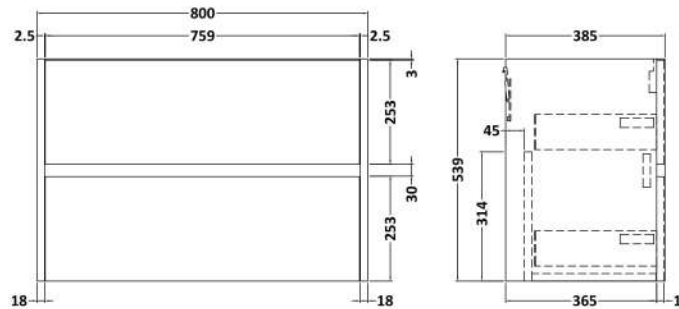

Sales Code: HAV2206A

Description: 800 W/H 2-Drawer Unit & Basin 1

Packaging Details

Barcode: 5056462646503

Sales Code: NPH2226

Description: 800 W/H 2-Drawer Unit (385 Deep)

Product Dimensions

Height (mm):	539
Width (mm):	800
Depth (mm):	385
Nett Weight (kg):	24.5

Packaging Dimensions

Height (mm):	560
Width (mm):	820
Depth (mm):	405
Gross Weight (kg):	25

Packaging Data

Box Colour:	Brown Cardboard Box
Box Qty:	1
Label Size:	100 x 50
Label Colour:	White Label
Label Qty:	2

Sales Code: NVM015

Description: 800 Mid Edged Basin 1 Th

Product Dimensions

Height (mm):	180
Width (mm):	810
Depth (mm):	390
Nett Weight (kg):	15

Packaging Dimensions

Height (mm):	210
Width (mm):	410
Depth (mm):	830
Gross Weight (kg):	15

Packaging Data

Box Colour:	Brown Cardboard Box
Box Qty:	1
Label Size:	100 x 50
Label Colour:	White Label
Label Qty:	2

Outer Box Dimensions (If Applicable)

Height (mm):	
Width (mm):	
Depth (mm):	
Gross Weight (kg):	
Barcode:	5055369043422