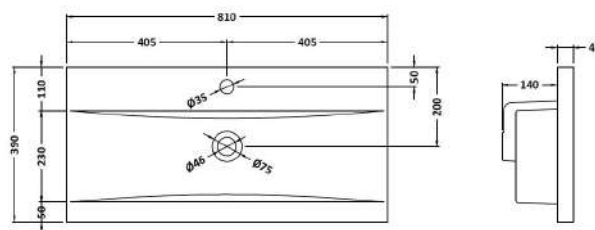

Packaging Dimensions

Height (mm):	560
Width (mm):	820
Depth (mm):	405
Gross Weight (kg):	25

Packaging Data

Box Colour:	Brown Cardboard Box
Box Qty:	1
Label Size:	100 x 50
Label Colour:	White Label
Label Qty:	2

Outer Box Dimensions (If Applicable)

Height (mm):	
Width (mm):	
Depth (mm):	
Gross Weight (kg):	
Barcode:	5056462696522

Product Details

Country of Origin:	United Kingdom
Fitting Instruction:	No
CE & UKCA:	N/A
FSC Certified Materials:	Yes
Colour:	Graphite Grey Woodgrain
Construction Method:	Cam & Wood Dowel
Construction Type:	Rigid
Cabinet Finish:	MFC Textured Woodgrain
Fascia Finish:	MFC Textured Woodgrain
Cabinet Thickness (mm):	18
Fascia Thickness (mm):	18
Drawer Included:	Yes
Drawer Type:	80mm High Metal S/C Inc Galler
No of Shelves:	0
Hinge Type:	Not Applicable
Hinge Included:	No
Adjustable Legs:	No
Fixings Included:	Yes
Handle Style:	Not Applicable
Waste Shroud:	Yes
Handle Included:	No, Not Required
Handle Type:	Handleless

Sales Code: NVM015

Description: 800 Mid Edged Basin 1 Th

Product Dimensions

Height (mm):	180
Width (mm):	810
Depth (mm):	390
Nett Weight (kg):	15

Packaging Dimensions

Height (mm):	210
Width (mm):	410
Depth (mm):	830
Gross Weight (kg):	15

Packaging Data

Box Colour:	Brown Cardboard Box
Box Qty:	1
Label Size:	100 x 50
Label Colour:	White Label
Label Qty:	2

Outer Box Dimensions (If Applicable)

Height (mm):	
Width (mm):	
Depth (mm):	
Gross Weight (kg):	
Barcode:	5055369043422