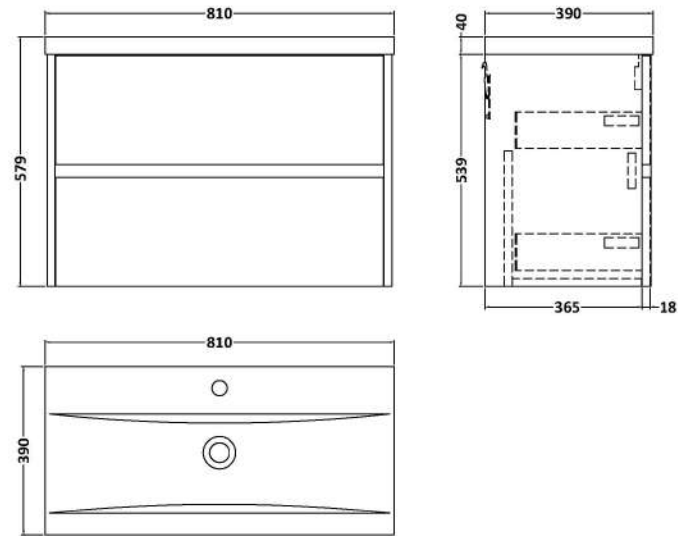

Sales Code: HAV2206A

Description: 800 W/H 2-Drawer Unit & Basin 1

Packaging Details

Barcode: 5056462646503

Sales Code: NPH2226

Description: 800 W/H 2-Drawer Unit (385 Deep)

Product Dimensions

Height (mm):	539
Width (mm):	800
Depth (mm):	385
Nett Weight (kg):	24.5

Packaging Dimensions

Height (mm):	560
Width (mm):	820
Depth (mm):	405
Gross Weight (kg):	25

Packaging Data

Box Colour:	Brown Cardboard Box
Box Qty:	1
Label Size:	100 x 50
Label Colour:	White Label
Label Qty:	2

Outer Box Dimensions (If Applicable)

Height (mm):	
Width (mm):	
Depth (mm):	
Gross Weight (kg):	
Barcode:	5056462696522

Product Details

Country of Origin:	United Kingdom
Fitting Instruction:	No
CE & UKCA:	N/A
FSC Certified Materials:	Yes
Colour:	Graphite Grey Woodgrain
Construction Method:	Cam & Wood Dowel
Construction Type:	Rigid
Cabinet Finish:	MFC Textured Woodgrain
Fascia Finish:	MFC Textured Woodgrain
Cabinet Thickness (mm):	18
Fascia Thickness (mm):	18
Drawer Included:	Yes
Drawer Type:	80mm High Metal S/C Inc Galler
No of Shelves:	0
Hinge Type:	Not Applicable
Hinge Included:	No
Adjustable Legs:	No
Fixings Included:	Yes
Handle Style:	Not Applicable
Waste Shroud:	Yes
Handle Included:	No, Not Required
Handle Type:	Handleless

Sales Code: NVM015

Description: 800 Mid Edged Basin 1 Th

Product Dimensions

Height (mm):	180
Width (mm):	810
Depth (mm):	390
Nett Weight (kg):	15

Packaging Dimensions

Height (mm):	210
Width (mm):	410
Depth (mm):	830
Gross Weight (kg):	15