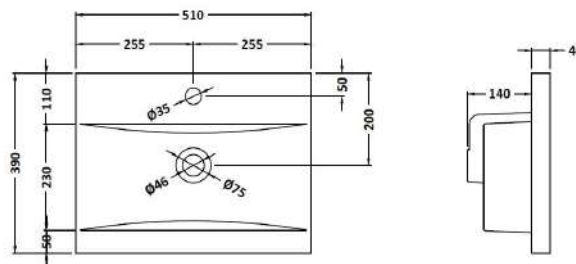

Packaging Dimensions

Height (mm):	560
Width (mm):	520
Depth (mm):	405
Gross Weight (kg):	19

Packaging Data

Box Colour:	Brown Cardboard Box
Box Qty:	1
Label Size:	100 x 50
Label Colour:	White Label
Label Qty:	2

Outer Box Dimensions (If Applicable)

Height (mm):	
Width (mm):	
Depth (mm):	
Gross Weight (kg):	
Barcode:	5056462696331

Product Details

Country of Origin:	United Kingdom
Fitting Instruction:	No
CE & UKCA:	N/A
FSC Certified Materials:	Yes
Colour:	Monument Grey
Construction Method:	Cam & Wood Dowel
Construction Type:	Rigid
Cabinet Finish:	MFC Smooth Matt
Fascia Finish:	MFC Smooth Matt
Cabinet Thickness (mm):	18
Fascia Thickness (mm):	18
Drawer Included:	Yes
Drawer Type:	80mm High Metal S/C Inc Galler
No of Shelves:	0
Hinge Type:	Not Applicable
Hinge Included:	No
Adjustable Legs:	No
Fixings Included:	Yes
Handle Style:	Not Applicable
Waste Shroud:	Yes
Handle Included:	No, Not Required
Handle Type:	Handleless

Sales Code: NVM012

Description: 500 Mid-Edged Basin 1 Th

Product Dimensions

Height (mm):	180
Width (mm):	510
Depth (mm):	390
Nett Weight (kg):	10.54

Packaging Dimensions

Height (mm):	210
Width (mm):	410
Depth (mm):	530
Gross Weight (kg):	10.54

Packaging Data

Box Colour:	Brown Cardboard Box - Printed
Box Qty:	1
Label Size:	100 x 50
Label Colour:	White Label
Label Qty:	2

Outer Box Dimensions (If Applicable)

Height (mm):	
Width (mm):	
Depth (mm):	
Gross Weight (kg):	
Barcode:	5055369043446