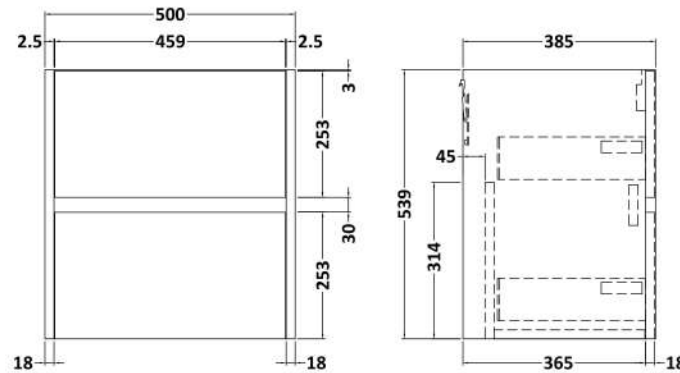

Sales Code: HAV2302A

Description: 500 W/H 2-Drawer Unit & Basin 1

Packaging Details

Barcode: 5056462646398

Sales Code: NPH2322

Description: 500 W/H 2-Drawer Unit (385 Deep)

Product Dimensions

Height (mm):	539
Width (mm):	500
Depth (mm):	385
Nett Weight (kg):	18.5

Packaging Dimensions

Height (mm):	560
Width (mm):	520
Depth (mm):	405
Gross Weight (kg):	19

Packaging Data

Box Colour:	Brown Cardboard Box
Box Qty:	1
Label Size:	100 x 50
Label Colour:	White Label
Label Qty:	2

Sales Code: NVM012

Description: 500 Mid-Edged Basin 1 Th

Product Dimensions

Height (mm):	180
Width (mm):	510
Depth (mm):	390
Nett Weight (kg):	10.54

Packaging Dimensions

Height (mm):	210
Width (mm):	410
Depth (mm):	530
Gross Weight (kg):	10.54

Packaging Data

Box Colour:	Brown Cardboard Box - Printed
Box Qty:	1
Label Size:	100 x 50
Label Colour:	White Label
Label Qty:	2

Outer Box Dimensions (If Applicable)

Height (mm):	
Width (mm):	
Depth (mm):	
Gross Weight (kg):	
Barcode:	5055369043446