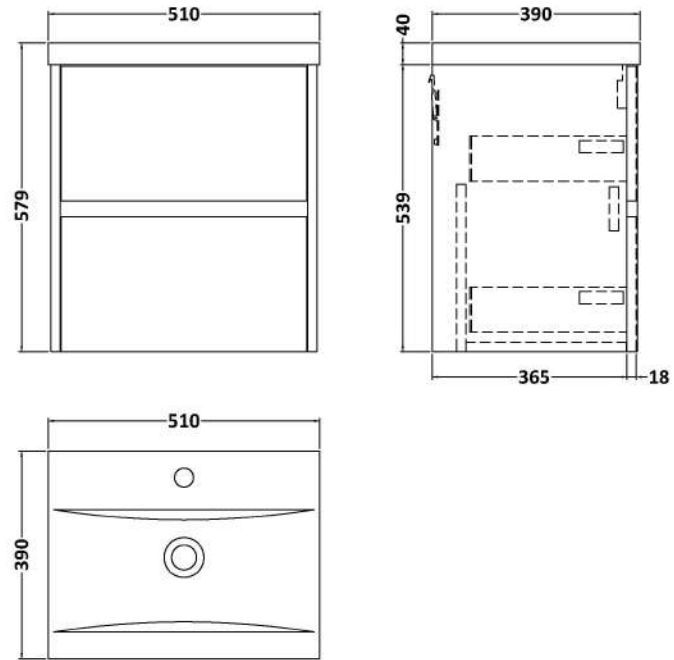

Sales Code: HAV2302A

Description: 500 W/H 2-Drawer Unit & Basin 1

Packaging Details

Barcode: 5056462646398

Sales Code: NPH2322

Description: 500 W/H 2-Drawer Unit (385 Deep)

Product Dimensions

Height (mm):	539
Width (mm):	500
Depth (mm):	385
Nett Weight (kg):	18.5

Packaging Dimensions

Height (mm):	560
Width (mm):	520
Depth (mm):	405
Gross Weight (kg):	19

Packaging Data

Box Colour:	Brown Cardboard Box
Box Qty:	1
Label Size:	100 x 50
Label Colour:	White Label
Label Qty:	2

Outer Box Dimensions (If Applicable)

Height (mm):	
Width (mm):	
Depth (mm):	
Gross Weight (kg):	
Barcode:	5056462696331

Product Details

Country of Origin:	United Kingdom
Fitting Instruction:	No
CE & UKCA:	N/A
FSC Certified Materials:	Yes
Colour:	Monument Grey
Construction Method:	Cam & Wood Dowel
Construction Type:	Rigid
Cabinet Finish:	MFC Smooth Matt
Fascia Finish:	MFC Smooth Matt
Cabinet Thickness (mm):	18
Fascia Thickness (mm):	18
Drawer Included:	Yes
Drawer Type:	80mm High Metal S/C Inc Galler
No of Shelves:	0
Hinge Type:	Not Applicable
Hinge Included:	No
Adjustable Legs:	No
Fixings Included:	Yes
Handle Style:	Not Applicable
Waste Shroud:	Yes
Handle Included:	No, Not Required
Handle Type:	Handleless

Sales Code: NVM012

Description: 500 Mid-Edged Basin 1 Th

Product Dimensions

Height (mm):	180
Width (mm):	510
Depth (mm):	390
Nett Weight (kg):	10.54

Packaging Dimensions

Height (mm):	210
Width (mm):	410
Depth (mm):	530
Gross Weight (kg):	10.54