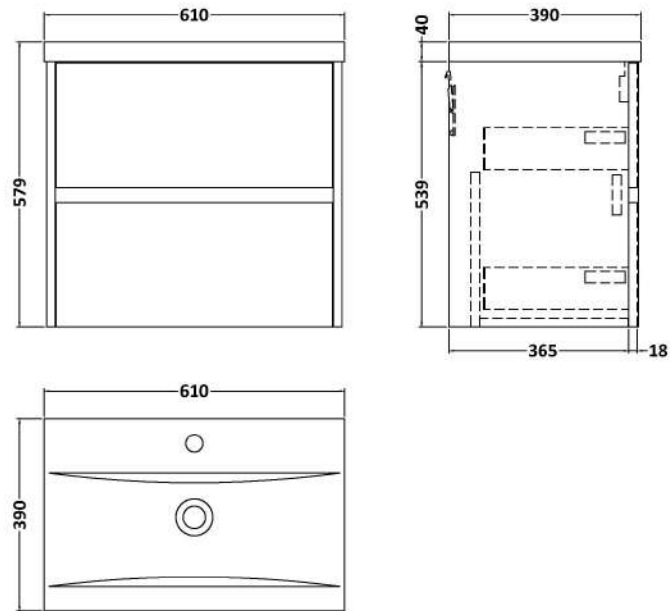

Sales Code: HAV2304A

Description: 600 W/H 2-Drawer Unit & Basin 1

Packaging Details

Barcode: 5056462646459

Sales Code: NPH2324

Description: 600 W/H 2-Drawer Unit (385 Deep)

Product Dimensions

Height (mm):	539
Width (mm):	600
Depth (mm):	385
Nett Weight (kg):	22.5

Packaging Dimensions

Height (mm):	560
Width (mm):	620
Depth (mm):	405
Gross Weight (kg):	23

Packaging Data

Box Colour:	Brown Cardboard Box
Box Qty:	1
Label Size:	100 x 50
Label Colour:	White Label
Label Qty:	2

Outer Box Dimensions (If Applicable)

Height (mm):	
Width (mm):	
Depth (mm):	
Gross Weight (kg):	
Barcode:	5056462696430

Product Details

Country of Origin:	United Kingdom
Fitting Instruction:	No
CE & UKCA:	N/A
FSC Certified Materials:	Yes
Colour:	Monument Grey
Construction Method:	Cam & Wood Dowel
Construction Type:	Rigid
Cabinet Finish:	MFC Smooth Matt
Fascia Finish:	MFC Smooth Matt
Cabinet Thickness (mm):	18
Fascia Thickness (mm):	18
Drawer Included:	Yes
Drawer Type:	80mm High Metal S/C Inc Galler
No of Shelves:	0
Hinge Type:	Not Applicable
Hinge Included:	No
Adjustable Legs:	No
Fixings Included:	Yes
Handle Style:	Not Applicable
Waste Shroud:	Yes
Handle Included:	No, Not Required
Handle Type:	Handleless

Sales Code: NVM013

Description: 600 Mid-Edged Basin 1 Th

Product Dimensions

Height (mm):	180
Width (mm):	610
Depth (mm):	390
Nett Weight (kg):	11

Packaging Dimensions

Height (mm):	200
Width (mm):	410
Depth (mm):	630
Gross Weight (kg):	11