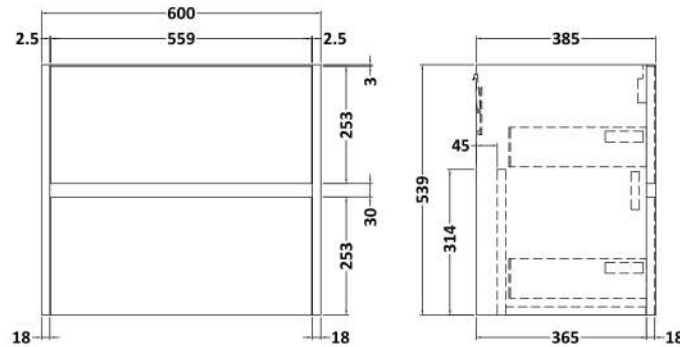

Sales Code: HAV2304A

Description: 600 W/H 2-Drawer Unit & Basin 1

Packaging Details

Barcode: 5056462646459

Sales Code: NPH2324

Description: 600 W/H 2-Drawer Unit (385 Deep)

Product Dimensions

Height (mm):	539
Width (mm):	600
Depth (mm):	385
Nett Weight (kg):	22.5

Packaging Dimensions

Height (mm):	560
Width (mm):	620
Depth (mm):	405
Gross Weight (kg):	23

Packaging Data

Box Colour:	Brown Cardboard Box
Box Qty:	1
Label Size:	100 x 50
Label Colour:	White Label
Label Qty:	2

Sales Code: NVM013

Description: 600 Mid-Edged Basin 1 Th

Product Dimensions

Height (mm):	180
Width (mm):	610
Depth (mm):	390
Nett Weight (kg):	11

Packaging Dimensions

Height (mm):	200
Width (mm):	410
Depth (mm):	630
Gross Weight (kg):	11

Packaging Data

Box Colour:	Brown Cardboard Box - Printed
Box Qty:	1
Label Size:	100 x 50
Label Colour:	White Label
Label Qty:	2

Outer Box Dimensions (If Applicable)

Height (mm):	
Width (mm):	
Depth (mm):	
Gross Weight (kg):	
Barcode:	5055369043415