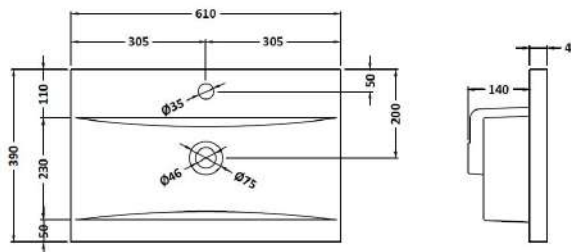

Packaging Dimensions

Height (mm):	560
Width (mm):	620
Depth (mm):	405
Gross Weight (kg):	23

Packaging Data

Box Colour:	Brown Cardboard Box
Box Qty:	1
Label Size:	100 x 50
Label Colour:	White Label
Label Qty:	2

Outer Box Dimensions (If Applicable)

Height (mm):	
Width (mm):	
Depth (mm):	
Gross Weight (kg):	
Barcode:	5056462696430

Product Details

Country of Origin:	United Kingdom
Fitting Instruction:	No
CE & UKCA:	N/A
FSC Certified Materials:	Yes
Colour:	Monument Grey
Construction Method:	Cam & Wood Dowel
Construction Type:	Rigid
Cabinet Finish:	MFC Smooth Matt
Fascia Finish:	MFC Smooth Matt
Cabinet Thickness (mm):	18
Fascia Thickness (mm):	18
Drawer Included:	Yes
Drawer Type:	80mm High Metal S/C Inc Galler
No of Shelves:	0
Hinge Type:	Not Applicable
Hinge Included:	No
Adjustable Legs:	No
Fixings Included:	Yes
Handle Style:	Not Applicable
Waste Shroud:	Yes
Handle Included:	No, Not Required
Handle Type:	Handleless

Sales Code: NVM013

Description: 600 Mid-Edged Basin 1 Th

Product Dimensions

Height (mm):	180
Width (mm):	610
Depth (mm):	390
Nett Weight (kg):	11

Packaging Dimensions

Height (mm):	200
Width (mm):	410
Depth (mm):	630
Gross Weight (kg):	11

Packaging Data

Box Colour:	Brown Cardboard Box - Printed
Box Qty:	1
Label Size:	100 x 50
Label Colour:	White Label
Label Qty:	2

Outer Box Dimensions (If Applicable)

Height (mm):	
Width (mm):	
Depth (mm):	
Gross Weight (kg):	
Barcode:	5055369043415