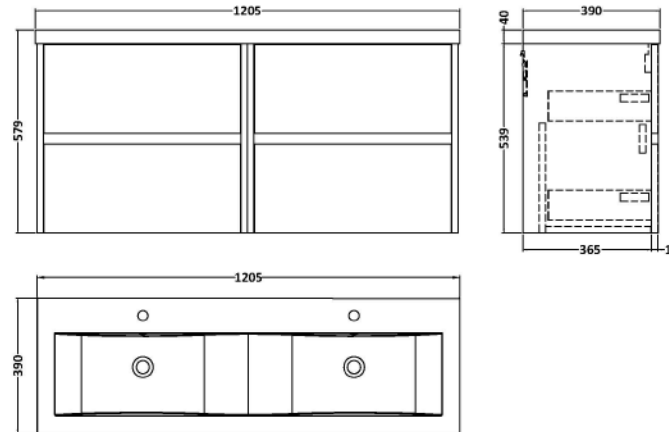

Sales Code: HAV2304F

Description: 1200 W/H 4-Drawer Unit & Double Basin

Packaging Details

Barcode: 5056462650944

Sales Code: NPH2324

Description: 600 W/H 2-Drawer Unit (385 Deep)

Product Dimensions

Height (mm):	539
Width (mm):	600
Depth (mm):	385
Nett Weight (kg):	22.5

Packaging Dimensions

Height (mm):	560
Width (mm):	620
Depth (mm):	405
Gross Weight (kg):	23

Packaging Data

Box Colour:	Brown Cardboard Box
Box Qty:	1
Label Size:	100 x 50
Label Colour:	White Label
Label Qty:	2

Outer Box Dimensions (If Applicable)

Height (mm):	
Width (mm):	
Depth (mm):	
Gross Weight (kg):	
Barcode:	5056462696430

Product Details

Country of Origin:	United Kingdom
Fitting Instruction:	No
CE & UKCA:	N/A
FSC Certified Materials:	Yes
Colour:	Monument Grey
Construction Method:	Cam & Wood Dowel
Construction Type:	Rigid
Cabinet Finish:	MFC Smooth Matt
Fascia Finish:	MFC Smooth Matt
Cabinet Thickness (mm):	18
Fascia Thickness (mm):	18
Drawer Included:	Yes
Drawer Type:	80mm High Metal S/C Inc Galler
No of Shelves:	0
Hinge Type:	Not Applicable
Hinge Included:	No
Adjustable Legs:	No
Fixings Included:	Yes
Handle Style:	Not Applicable
Waste Shroud:	Yes
Handle Included:	No, Not Required
Handle Type:	Handleless

Sales Code: CBM424

Description: Double Ceramic Basin 1208X392

Product Dimensions

Height (mm):	390
Width (mm):	1205
Depth (mm):	175
Nett Weight (kg):	27

Packaging Dimensions

Height (mm):	205
Width (mm):	1270
Depth (mm):	510
Gross Weight (kg):	27