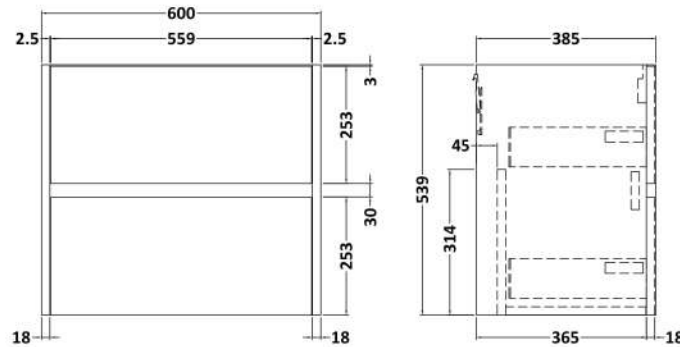

Sales Code: HAV2304F

Description: 1200 W/H 4-Drawer Unit & Double Basin

Packaging Details

Barcode: 5056462650944

Sales Code: NPH2324

Description: 600 W/H 2-Drawer Unit (385 Deep)

Product Dimensions

Height (mm):	539
Width (mm):	600
Depth (mm):	385
Nett Weight (kg):	22.5

Packaging Dimensions

Height (mm):	560
Width (mm):	620
Depth (mm):	405
Gross Weight (kg):	23

Packaging Data

Box Colour:	Brown Cardboard Box
Box Qty:	1
Label Size:	100 x 50
Label Colour:	White Label
Label Qty:	2

Sales Code: CBM424

Description: Double Ceramic Basin 1208X392

Product Dimensions

Height (mm):	390
Width (mm):	1205
Depth (mm):	175
Nett Weight (kg):	27

Packaging Dimensions

Height (mm):	205
Width (mm):	1270
Depth (mm):	510
Gross Weight (kg):	27

Packaging Data

Box Colour:	Brown Cardboard Box - Printed
Box Qty:	1
Label Size:	100 x 50
Label Colour:	White Label
Label Qty:	2

Outer Box Dimensions (If Applicable)

Height (mm):	
Width (mm):	
Depth (mm):	
Gross Weight (kg):	
Barcode:	5056211875826