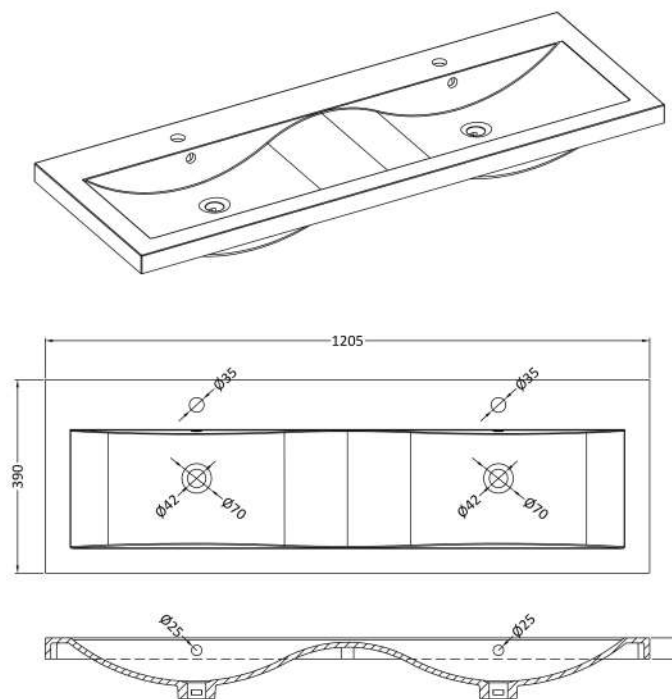

Sales Code: HAV2304F

Description: 1200 W/H 4-Drawer Unit & Double Basin

Packaging Details

Barcode: 5056462650944

Sales Code: NPH2324

Description: 600 W/H 2-Drawer Unit (385 Deep)

Product Dimensions

Height (mm):	539
Width (mm):	600
Depth (mm):	385
Nett Weight (kg):	22.5

Packaging Dimensions

Height (mm):	560
Width (mm):	620
Depth (mm):	405
Gross Weight (kg):	23

Packaging Data

Box Colour:	Brown Cardboard Box
Box Qty:	1
Label Size:	100 x 50
Label Colour:	White Label
Label Qty:	2

Outer Box Dimensions (If Applicable)

Height (mm):	
Width (mm):	
Depth (mm):	
Gross Weight (kg):	
Barcode:	5056462696430

Product Details

Country of Origin:	United Kingdom
Fitting Instruction:	No
CE & UKCA:	N/A
FSC Certified Materials:	Yes
Colour:	Monument Grey
Construction Method:	Cam & Wood Dowel
Construction Type:	Rigid
Cabinet Finish:	MFC Smooth Matt
Fascia Finish:	MFC Smooth Matt
Cabinet Thickness (mm):	18
Fascia Thickness (mm):	18
Drawer Included:	Yes
Drawer Type:	80mm High Metal S/C Inc Galler
No of Shelves:	0
Hinge Type:	Not Applicable
Hinge Included:	No
Adjustable Legs:	No
Fixings Included:	Yes
Handle Style:	Not Applicable
Waste Shroud:	Yes
Handle Included:	No, Not Required
Handle Type:	Handleless

Sales Code: CBM424

Description: Double Ceramic Basin 1208X392

Product Dimensions

Height (mm):	390
Width (mm):	1205
Depth (mm):	175
Nett Weight (kg):	27

Packaging Dimensions

Height (mm):	205
Width (mm):	1270
Depth (mm):	510
Gross Weight (kg):	27