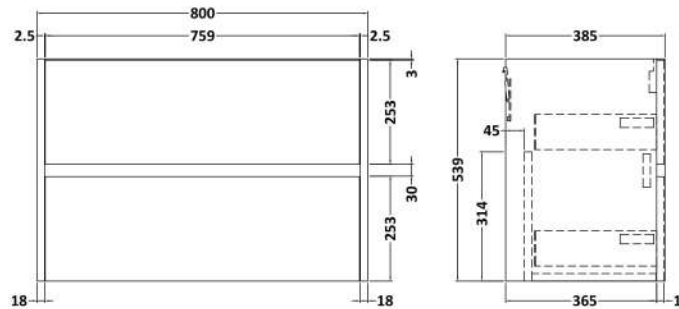

Sales Code: HAV2306A

Description: 800 W/H 2-Drawer Unit & Basin 1

Packaging Details

Barcode: 5056462646510

Sales Code: NPH2326

Description: 800 W/H 2-Drawer Unit (385 Deep)

Product Dimensions

Height (mm):	539
Width (mm):	800
Depth (mm):	385
Nett Weight (kg):	24.5

Packaging Dimensions

Height (mm):	560
Width (mm):	820
Depth (mm):	405
Gross Weight (kg):	25

Packaging Data

Box Colour:	Brown Cardboard Box
Box Qty:	1
Label Size:	100 x 50
Label Colour:	White Label
Label Qty:	2

Sales Code: NVM015

Description: 800 Mid Edged Basin 1 Th

Product Dimensions

Height (mm):	180
Width (mm):	810
Depth (mm):	390
Nett Weight (kg):	15

Packaging Dimensions

Height (mm):	210
Width (mm):	410
Depth (mm):	830
Gross Weight (kg):	15

Packaging Data

Box Colour:	Brown Cardboard Box
Box Qty:	1
Label Size:	100 x 50
Label Colour:	White Label
Label Qty:	2

Outer Box Dimensions (If Applicable)

Height (mm):	
Width (mm):	
Depth (mm):	
Gross Weight (kg):	
Barcode:	5055369043422