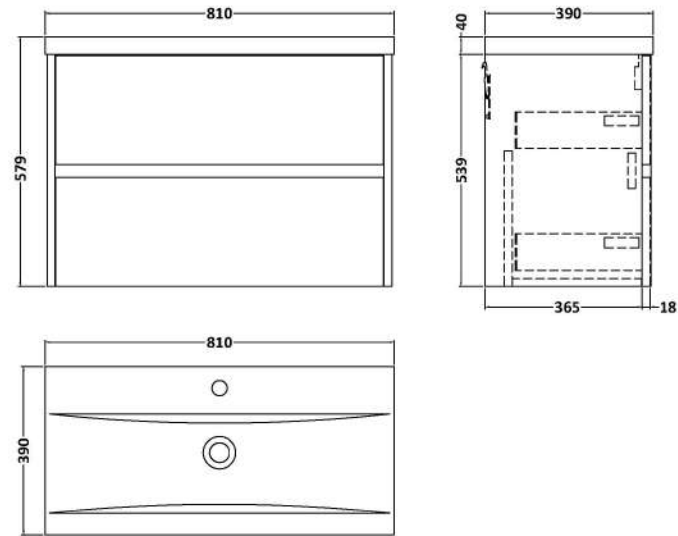

Sales Code: HAV2306A

Description: 800 W/H 2-Drawer Unit & Basin 1

Packaging Details

Barcode: 5056462646510

Sales Code: NPH2326

Description: 800 W/H 2-Drawer Unit (385 Deep)

Product Dimensions

Height (mm):	539
Width (mm):	800
Depth (mm):	385
Nett Weight (kg):	24.5

Packaging Dimensions

Height (mm):	560
Width (mm):	820
Depth (mm):	405
Gross Weight (kg):	25

Packaging Data

Box Colour:	Brown Cardboard Box
Box Qty:	1
Label Size:	100 x 50
Label Colour:	White Label
Label Qty:	2

Outer Box Dimensions (If Applicable)

Height (mm):	
Width (mm):	
Depth (mm):	
Gross Weight (kg):	
Barcode:	5056462696539

Product Details

Country of Origin:	United Kingdom
Fitting Instruction:	No
CE & UKCA:	N/A
FSC Certified Materials:	Yes
Colour:	Monument Grey
Construction Method:	Cam & Wood Dowel
Construction Type:	Rigid
Cabinet Finish:	MFC Smooth Matt
Fascia Finish:	MFC Smooth Matt
Cabinet Thickness (mm):	18
Fascia Thickness (mm):	18
Drawer Included:	Yes
Drawer Type:	80mm High Metal S/C Inc Galler
No of Shelves:	0
Hinge Type:	Not Applicable
Hinge Included:	No
Adjustable Legs:	No
Fixings Included:	Yes
Handle Style:	Not Applicable
Waste Shroud:	Yes
Handle Included:	No, Not Required
Handle Type:	Handleless

Sales Code: NVM015

Description: 800 Mid Edged Basin 1 Th

Product Dimensions

Height (mm):	180
Width (mm):	810
Depth (mm):	390
Nett Weight (kg):	15

Packaging Dimensions

Height (mm):	210
Width (mm):	410
Depth (mm):	830
Gross Weight (kg):	15