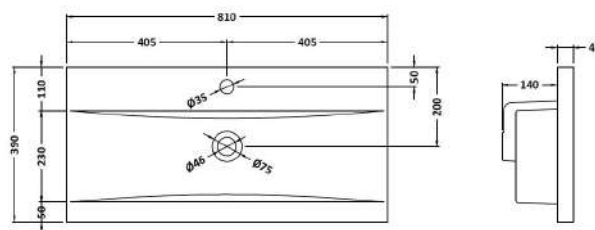

Packaging Dimensions

Height (mm):	560
Width (mm):	820
Depth (mm):	405
Gross Weight (kg):	25

Packaging Data

Box Colour:	Brown Cardboard Box
Box Qty:	1
Label Size:	100 x 50
Label Colour:	White Label
Label Qty:	2

Outer Box Dimensions (If Applicable)

Height (mm):	
Width (mm):	
Depth (mm):	
Gross Weight (kg):	
Barcode:	5056462696539

Product Details

Country of Origin:	United Kingdom
Fitting Instruction:	No
CE & UKCA:	N/A
FSC Certified Materials:	Yes
Colour:	Monument Grey
Construction Method:	Cam & Wood Dowel
Construction Type:	Rigid
Cabinet Finish:	MFC Smooth Matt
Fascia Finish:	MFC Smooth Matt
Cabinet Thickness (mm):	18
Fascia Thickness (mm):	18
Drawer Included:	Yes
Drawer Type:	80mm High Metal S/C Inc Galler
No of Shelves:	0
Hinge Type:	Not Applicable
Hinge Included:	No
Adjustable Legs:	No
Fixings Included:	Yes
Handle Style:	Not Applicable
Waste Shroud:	Yes
Handle Included:	No, Not Required
Handle Type:	Handleless

Sales Code: NVM015

Description: 800 Mid Edged Basin 1 Th

Product Dimensions

Height (mm):	180
Width (mm):	810
Depth (mm):	390
Nett Weight (kg):	15

Packaging Dimensions

Height (mm):	210
Width (mm):	410
Depth (mm):	830
Gross Weight (kg):	15

Packaging Data

Box Colour:	Brown Cardboard Box
Box Qty:	1
Label Size:	100 x 50
Label Colour:	White Label
Label Qty:	2

Outer Box Dimensions (If Applicable)

Height (mm):	
Width (mm):	
Depth (mm):	
Gross Weight (kg):	
Barcode:	5055369043422