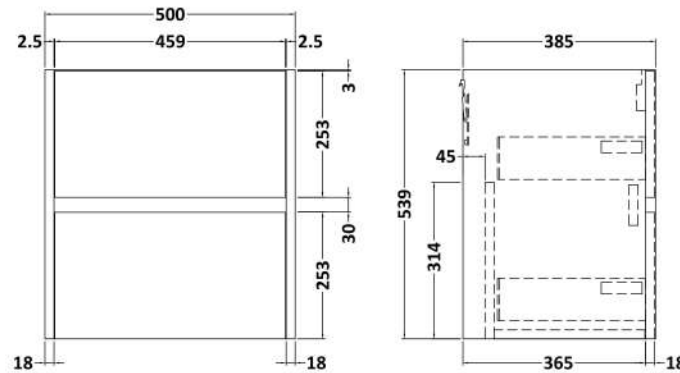

### Packaging Details

Barcode: 5056462646411

**Sales Code:** NPH2622

**Description:** 500 W/H 2-Drawer Unit (385 Deep)

**Product Dimensions**

Height (mm):	539
Width (mm):	500
Depth (mm):	385
Nett Weight (kg):	18.5

**Packaging Dimensions**

Height (mm):	560
Width (mm):	520
Depth (mm):	405
Gross Weight (kg):	19

**Packaging Data**

Box Colour:	Brown Cardboard Box
Box Qty:	1
Label Size:	100 x 50
Label Colour:	White Label
Label Qty:	2

### Product Dimensions

Height (mm):	180
Width (mm):	510
Depth (mm):	390
Nett Weight (kg):	10.54

### Packaging Dimensions

Height (mm):	210
Width (mm):	410
Depth (mm):	530
Gross Weight (kg):	10.54