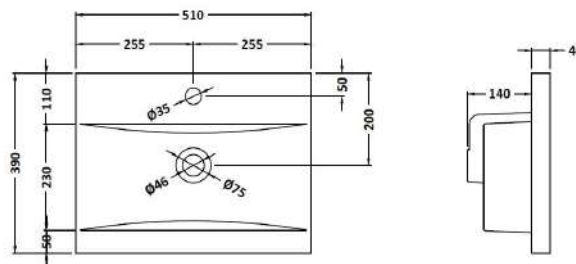

**Packaging Dimensions**

Height (mm):	560
Width (mm):	520
Depth (mm):	405
Gross Weight (kg):	19

**Packaging Data**

Box Colour:	Brown Cardboard Box
Box Qty:	1
Label Size:	100 x 50
Label Colour:	White Label
Label Qty:	2

### Product Dimensions

Height (mm):	180
Width (mm):	510
Depth (mm):	390
Nett Weight (kg):	10.54

### Packaging Dimensions

Height (mm):	210
Width (mm):	410
Depth (mm):	530
Gross Weight (kg):	10.54

### Outer Box Dimensions (If Applicable)

Height (mm):	
Width (mm):	
Depth (mm):	
Gross Weight (kg):	
Barcode:	5055369043446