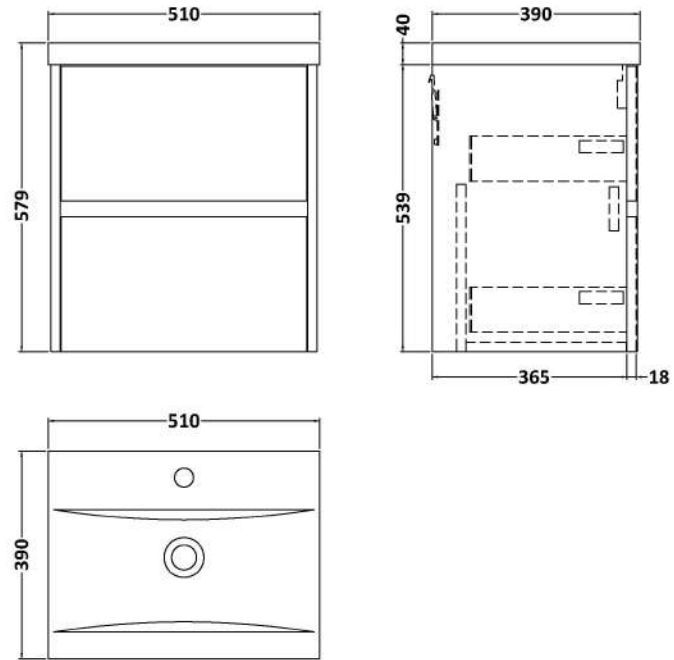

### Packaging Details

Barcode: 5056462646411

**Sales Code:** NPH2622

**Description:** 500 W/H 2-Drawer Unit (385 Deep)

**Product Dimensions**

Height (mm):	539
Width (mm):	500
Depth (mm):	385
Nett Weight (kg):	18.5

**Packaging Dimensions**

Height (mm):	560
Width (mm):	520
Depth (mm):	405
Gross Weight (kg):	19

**Packaging Data**

Box Colour:	Brown Cardboard Box
Box Qty:	1
Label Size:	100 x 50
Label Colour:	White Label
Label Qty:	2

### Product Dimensions

Height (mm):	180
Width (mm):	510
Depth (mm):	390
Nett Weight (kg):	10.54

### Packaging Dimensions

Height (mm):	210
Width (mm):	410
Depth (mm):	530
Gross Weight (kg):	10.54