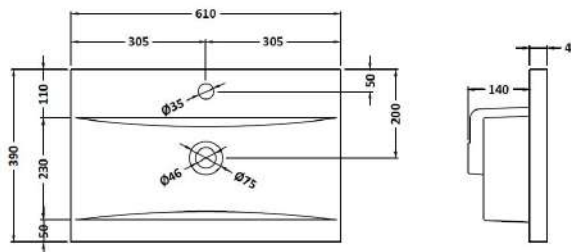

Packaging Dimensions

Height (mm):	560
Width (mm):	620
Depth (mm):	405
Gross Weight (kg):	23

Packaging Data

Box Colour:	Brown Cardboard Box
Box Qty:	1
Label Size:	100 x 50
Label Colour:	White Label
Label Qty:	2

Outer Box Dimensions (If Applicable)

Height (mm):	
Width (mm):	
Depth (mm):	
Gross Weight (kg):	
Barcode:	5056462696454

Product Details

Country of Origin:	United Kingdom
Fitting Instruction:	No
CE & UKCA:	N/A
FSC Certified Materials:	Yes
Colour:	Metallic Slate
Construction Method:	Cam & Wood Dowel
Construction Type:	Rigid
Cabinet Finish:	MFC Textured Matt
Fascia Finish:	MFC Textured Matt
Cabinet Thickness (mm):	18
Fascia Thickness (mm):	18
Drawer Included:	Yes
Drawer Type:	80mm High Metal S/C Inc Galler
No of Shelves:	0
Hinge Type:	Not Applicable
Hinge Included:	No
Adjustable Legs:	No
Fixings Included:	Yes
Handle Style:	Not Applicable
Waste Shroud:	Yes
Handle Included:	No, Not Required
Handle Type:	Handleless

Sales Code: NVM013

Description: 600 Mid-Edged Basin 1 Th

Product Dimensions

Height (mm):	180
Width (mm):	610
Depth (mm):	390
Nett Weight (kg):	11

Packaging Dimensions

Height (mm):	200
Width (mm):	410
Depth (mm):	630
Gross Weight (kg):	11

Packaging Data

Box Colour:	Brown Cardboard Box - Printed
Box Qty:	1
Label Size:	100 x 50
Label Colour:	White Label
Label Qty:	2

Outer Box Dimensions (If Applicable)

Height (mm):	
Width (mm):	
Depth (mm):	
Gross Weight (kg):	
Barcode:	5055369043415