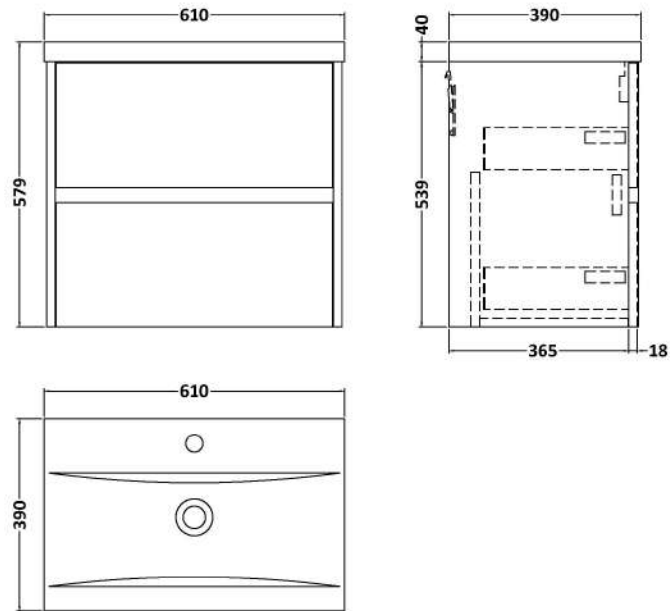

Sales Code: HAV2604A

Description: 600 W/H 2-Drawer Unit & Basin 1

Packaging Details

Barcode: 5056462646473

Sales Code: NPH2624

Description: 600 W/H 2-Drawer Unit (385 Deep)

Product Dimensions

Height (mm):	539
Width (mm):	600
Depth (mm):	385
Nett Weight (kg):	22.5

Packaging Dimensions

Height (mm):	560
Width (mm):	620
Depth (mm):	405
Gross Weight (kg):	23

Packaging Data

Box Colour:	Brown Cardboard Box
Box Qty:	1
Label Size:	100 x 50
Label Colour:	White Label
Label Qty:	2

Outer Box Dimensions (If Applicable)

Height (mm):	
Width (mm):	
Depth (mm):	
Gross Weight (kg):	
Barcode:	5056462696454

Product Details

Country of Origin:	United Kingdom
Fitting Instruction:	No
CE & UKCA:	N/A
FSC Certified Materials:	Yes
Colour:	Metallic Slate
Construction Method:	Cam & Wood Dowel
Construction Type:	Rigid
Cabinet Finish:	MFC Textured Matt
Fascia Finish:	MFC Textured Matt
Cabinet Thickness (mm):	18
Fascia Thickness (mm):	18
Drawer Included:	Yes
Drawer Type:	80mm High Metal S/C Inc Galler
No of Shelves:	0
Hinge Type:	Not Applicable
Hinge Included:	No
Adjustable Legs:	No
Fixings Included:	Yes
Handle Style:	Not Applicable
Waste Shroud:	Yes
Handle Included:	No, Not Required
Handle Type:	Handleless

Sales Code: NVM013

Description: 600 Mid-Edged Basin 1 Th

Product Dimensions

Height (mm):	180
Width (mm):	610
Depth (mm):	390
Nett Weight (kg):	11

Packaging Dimensions

Height (mm):	200
Width (mm):	410
Depth (mm):	630
Gross Weight (kg):	11