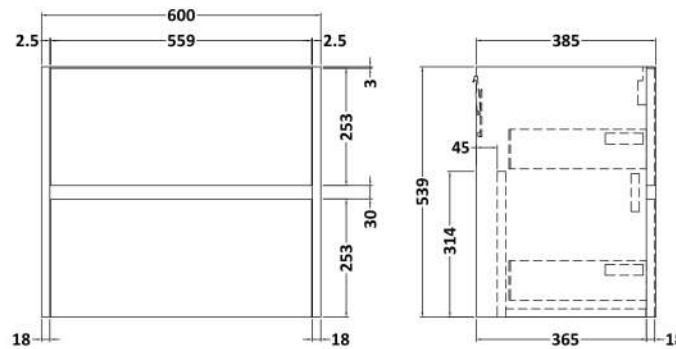

Sales Code: HAV2604A

Description: 600 W/H 2-Drawer Unit & Basin 1

Packaging Details

Barcode: 5056462646473

Sales Code: NPH2624

Description: 600 W/H 2-Drawer Unit (385 Deep)

Product Dimensions

Height (mm):	539
Width (mm):	600
Depth (mm):	385
Nett Weight (kg):	22.5

Packaging Dimensions

Height (mm):	560
Width (mm):	620
Depth (mm):	405
Gross Weight (kg):	23

Packaging Data

Box Colour:	Brown Cardboard Box
Box Qty:	1
Label Size:	100 x 50
Label Colour:	White Label
Label Qty:	2

Sales Code: NVM013

Description: 600 Mid-Edged Basin 1 Th

Product Dimensions

Height (mm):	180
Width (mm):	610
Depth (mm):	390
Nett Weight (kg):	11

Packaging Dimensions

Height (mm):	200
Width (mm):	410
Depth (mm):	630
Gross Weight (kg):	11

Packaging Data

Box Colour:	Brown Cardboard Box - Printed
Box Qty:	1
Label Size:	100 x 50
Label Colour:	White Label
Label Qty:	2

Outer Box Dimensions (If Applicable)

Height (mm):	
Width (mm):	
Depth (mm):	
Gross Weight (kg):	
Barcode:	5055369043415