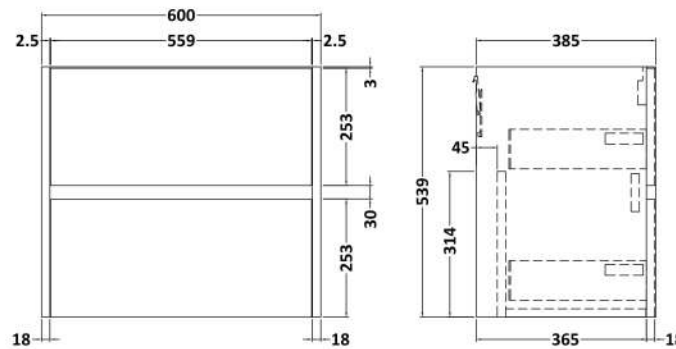

Sales Code: HAV2604F

Description: 1200 W/H 4-Drawer Unit & Double Basin

Packaging Details

Barcode: 5056462650968

Sales Code: NPH2624

Description: 600 W/H 2-Drawer Unit (385 Deep)

Product Dimensions

Height (mm):	539
Width (mm):	600
Depth (mm):	385
Nett Weight (kg):	22.5

Packaging Dimensions

Height (mm):	560
Width (mm):	620
Depth (mm):	405
Gross Weight (kg):	23

Packaging Data

Box Colour:	Brown Cardboard Box
Box Qty:	1
Label Size:	100 x 50
Label Colour:	White Label
Label Qty:	2

Sales Code: CBM424

Description: Double Ceramic Basin 1208X392

Product Dimensions

Height (mm):	390
Width (mm):	1205
Depth (mm):	175
Nett Weight (kg):	27

Packaging Dimensions

Height (mm):	205
Width (mm):	1270
Depth (mm):	510
Gross Weight (kg):	27

Packaging Data

Box Colour:	Brown Cardboard Box - Printed
Box Qty:	1
Label Size:	100 x 50
Label Colour:	White Label
Label Qty:	2

Outer Box Dimensions (If Applicable)

Height (mm):	
Width (mm):	
Depth (mm):	
Gross Weight (kg):	
Barcode:	5056211875826