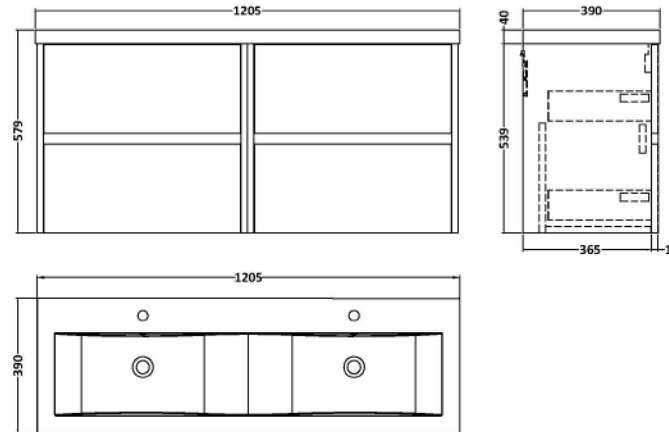

Sales Code: HAV2604F

Description: 1200 W/H 4-Drawer Unit & Double Basin

Packaging Details

Barcode: 5056462650968

Sales Code: NPH2624

Description: 600 W/H 2-Drawer Unit (385 Deep)

Product Dimensions

Height (mm):	539
Width (mm):	600
Depth (mm):	385
Nett Weight (kg):	22.5

Packaging Dimensions

Height (mm):	560
Width (mm):	620
Depth (mm):	405
Gross Weight (kg):	23

Packaging Data

Box Colour:	Brown Cardboard Box
Box Qty:	1
Label Size:	100 x 50
Label Colour:	White Label
Label Qty:	2

Outer Box Dimensions (If Applicable)

Height (mm):	
Width (mm):	
Depth (mm):	
Gross Weight (kg):	
Barcode:	5056462696454

Product Details

Country of Origin:	United Kingdom
Fitting Instruction:	No
CE & UKCA:	N/A
FSC Certified Materials:	Yes
Colour:	Metallic Slate
Construction Method:	Cam & Wood Dowel
Construction Type:	Rigid
Cabinet Finish:	MFC Textured Matt
Fascia Finish:	MFC Textured Matt
Cabinet Thickness (mm):	18
Fascia Thickness (mm):	18
Drawer Included:	Yes
Drawer Type:	80mm High Metal S/C Inc Galler
No of Shelves:	0
Hinge Type:	Not Applicable
Hinge Included:	No
Adjustable Legs:	No
Fixings Included:	Yes
Handle Style:	Not Applicable
Waste Shroud:	Yes
Handle Included:	No, Not Required
Handle Type:	Handleless

Sales Code: CBM424

Description: Double Ceramic Basin 1208X392

Product Dimensions

Height (mm):	390
Width (mm):	1205
Depth (mm):	175
Nett Weight (kg):	27

Packaging Dimensions

Height (mm):	205
Width (mm):	1270
Depth (mm):	510
Gross Weight (kg):	27