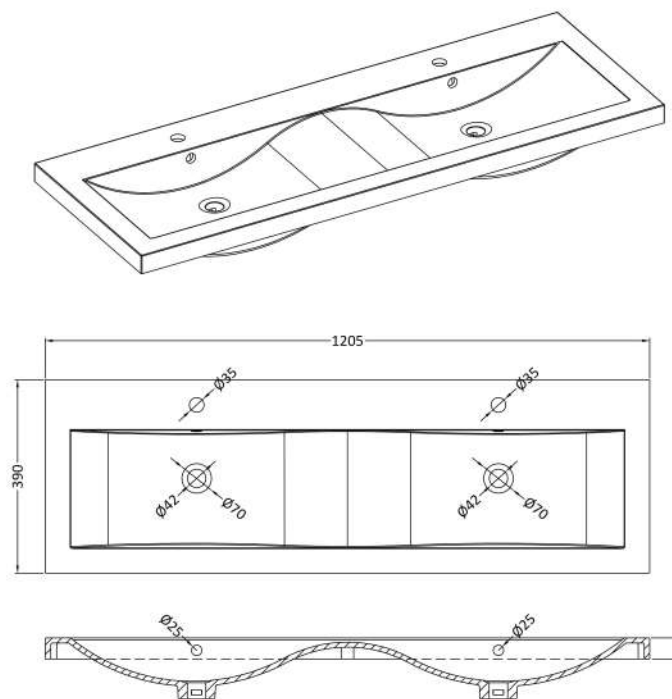

Sales Code: HAV2604F

Description: 1200 W/H 4-Drawer Unit & Double Basin

Packaging Details

Barcode: 5056462650968

Sales Code: NPH2624

Description: 600 W/H 2-Drawer Unit (385 Deep)

Product Dimensions

Height (mm):	539
Width (mm):	600
Depth (mm):	385
Nett Weight (kg):	22.5

Packaging Dimensions

Height (mm):	560
Width (mm):	620
Depth (mm):	405
Gross Weight (kg):	23

Packaging Data

Box Colour:	Brown Cardboard Box
Box Qty:	1
Label Size:	100 x 50
Label Colour:	White Label
Label Qty:	2

Outer Box Dimensions (If Applicable)

Height (mm):	
Width (mm):	
Depth (mm):	
Gross Weight (kg):	
Barcode:	5056462696454

Product Details

Country of Origin:	United Kingdom
Fitting Instruction:	No
CE & UKCA:	N/A
FSC Certified Materials:	Yes
Colour:	Metallic Slate
Construction Method:	Cam & Wood Dowel
Construction Type:	Rigid
Cabinet Finish:	MFC Textured Matt
Fascia Finish:	MFC Textured Matt
Cabinet Thickness (mm):	18
Fascia Thickness (mm):	18
Drawer Included:	Yes
Drawer Type:	80mm High Metal S/C Inc Galler
No of Shelves:	0
Hinge Type:	Not Applicable
Hinge Included:	No
Adjustable Legs:	No
Fixings Included:	Yes
Handle Style:	Not Applicable
Waste Shroud:	Yes
Handle Included:	No, Not Required
Handle Type:	Handleless

Sales Code: CBM424

Description: Double Ceramic Basin 1208X392

Product Dimensions

Height (mm):	390
Width (mm):	1205
Depth (mm):	175
Nett Weight (kg):	27

Packaging Dimensions

Height (mm):	205
Width (mm):	1270
Depth (mm):	510
Gross Weight (kg):	27