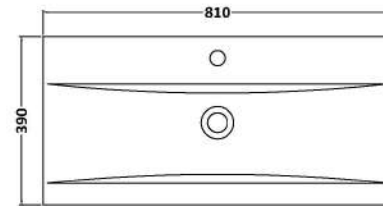

Sales Code: HAV2606A

Description: 800 W/H 2-Drawer Unit & Basin 1

Packaging Details

Barcode: 5056462646534

Sales Code: NPH2626

Description: 800 W/H 2-Drawer Unit (385 Deep)

Product Dimensions

Height (mm):	539
Width (mm):	800
Depth (mm):	385
Nett Weight (kg):	24.5

Packaging Dimensions

Height (mm):	560
Width (mm):	820
Depth (mm):	405
Gross Weight (kg):	25

Packaging Data

Box Colour:	Brown Cardboard Box
Box Qty:	1
Label Size:	100 x 50
Label Colour:	White Label
Label Qty:	2

Outer Box Dimensions (If Applicable)

Height (mm):	
Width (mm):	
Depth (mm):	
Gross Weight (kg):	
Barcode:	5056462696553

Product Details

Country of Origin:	United Kingdom
Fitting Instruction:	No
CE & UKCA:	N/A
FSC Certified Materials:	Yes
Colour:	Metallic Slate
Construction Method:	Cam & Wood Dowel
Construction Type:	Rigid
Cabinet Finish:	MFC Textured Matt
Fascia Finish:	MFC Textured Matt
Cabinet Thickness (mm):	18
Fascia Thickness (mm):	18
Drawer Included:	Yes
Drawer Type:	80mm High Metal S/C Inc Galler
No of Shelves:	0
Hinge Type:	Not Applicable
Hinge Included:	No
Adjustable Legs:	No
Fixings Included:	Yes
Handle Style:	Not Applicable
Waste Shroud:	Yes
Handle Included:	No, Not Required
Handle Type:	Handleless

Sales Code: NVM015

Description: 800 Mid Edged Basin 1 Th

Product Dimensions

Height (mm):	180
Width (mm):	810
Depth (mm):	390
Nett Weight (kg):	15

Packaging Dimensions

Height (mm):	210
Width (mm):	410
Depth (mm):	830
Gross Weight (kg):	15