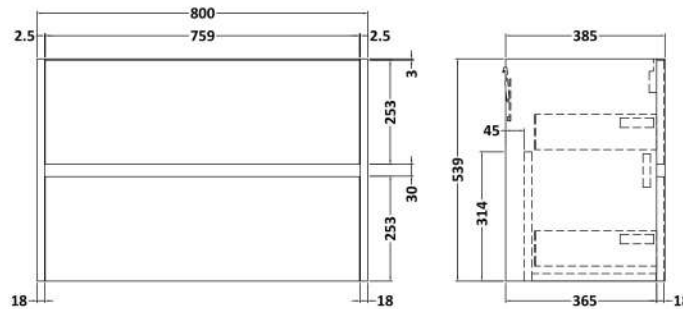

Sales Code: HAV2606A

Description: 800 W/H 2-Drawer Unit & Basin 1

Packaging Details

Barcode: 5056462646534

Sales Code: NPH2626

Description: 800 W/H 2-Drawer Unit (385 Deep)

Product Dimensions

Height (mm):	539
Width (mm):	800
Depth (mm):	385
Nett Weight (kg):	24.5

Packaging Dimensions

Height (mm):	560
Width (mm):	820
Depth (mm):	405
Gross Weight (kg):	25

Packaging Data

Box Colour:	Brown Cardboard Box
Box Qty:	1
Label Size:	100 x 50
Label Colour:	White Label
Label Qty:	2

Sales Code: NVM015

Description: 800 Mid Edged Basin 1 Th

Product Dimensions

Height (mm):	180
Width (mm):	810
Depth (mm):	390
Nett Weight (kg):	15

Packaging Dimensions

Height (mm):	210
Width (mm):	410
Depth (mm):	830
Gross Weight (kg):	15

Packaging Data

Box Colour:	Brown Cardboard Box
Box Qty:	1
Label Size:	100 x 50
Label Colour:	White Label
Label Qty:	2

Outer Box Dimensions (If Applicable)

Height (mm):	
Width (mm):	
Depth (mm):	
Gross Weight (kg):	
Barcode:	5055369043422