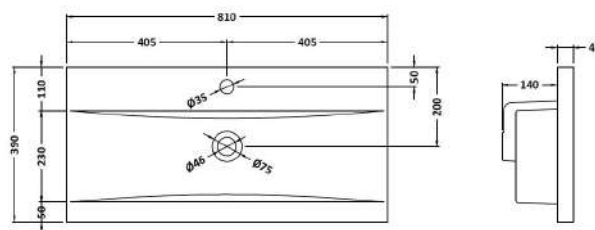

Packaging Dimensions

Height (mm):	560
Width (mm):	820
Depth (mm):	405
Gross Weight (kg):	25

Packaging Data

Box Colour:	Brown Cardboard Box
Box Qty:	1
Label Size:	100 x 50
Label Colour:	White Label
Label Qty:	2

Outer Box Dimensions (If Applicable)

Height (mm):	
Width (mm):	
Depth (mm):	
Gross Weight (kg):	
Barcode:	5056462696553

Product Details

Country of Origin:	United Kingdom
Fitting Instruction:	No
CE & UKCA:	N/A
FSC Certified Materials:	Yes
Colour:	Metallic Slate
Construction Method:	Cam & Wood Dowel
Construction Type:	Rigid
Cabinet Finish:	MFC Textured Matt
Fascia Finish:	MFC Textured Matt
Cabinet Thickness (mm):	18
Fascia Thickness (mm):	18
Drawer Included:	Yes
Drawer Type:	80mm High Metal S/C Inc Galler
No of Shelves:	0
Hinge Type:	Not Applicable
Hinge Included:	No
Adjustable Legs:	No
Fixings Included:	Yes
Handle Style:	Not Applicable
Waste Shroud:	Yes
Handle Included:	No, Not Required
Handle Type:	Handleless

Sales Code: NVM015

Description: 800 Mid Edged Basin 1 Th

Product Dimensions

Height (mm):	180
Width (mm):	810
Depth (mm):	390
Nett Weight (kg):	15

Packaging Dimensions

Height (mm):	210
Width (mm):	410
Depth (mm):	830
Gross Weight (kg):	15

Packaging Data

Box Colour:	Brown Cardboard Box
Box Qty:	1
Label Size:	100 x 50
Label Colour:	White Label
Label Qty:	2

Outer Box Dimensions (If Applicable)

Height (mm):	
Width (mm):	
Depth (mm):	
Gross Weight (kg):	
Barcode:	5055369043422