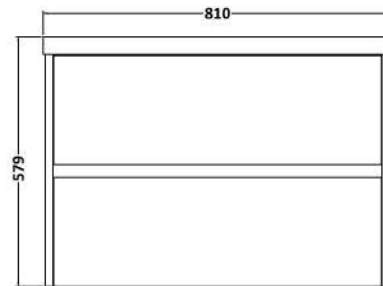

Sales Code: HAV2606A

Description: 800 W/H 2-Drawer Unit & Basin 1

Packaging Details

Barcode: 5056462646534

Sales Code: NPH2626

Description: 800 W/H 2-Drawer Unit (385 Deep)

Product Dimensions

Height (mm):	539
Width (mm):	800
Depth (mm):	385
Nett Weight (kg):	24.5

Packaging Dimensions

Height (mm):	560
Width (mm):	820
Depth (mm):	405
Gross Weight (kg):	25

Packaging Data

Box Colour:	Brown Cardboard Box
Box Qty:	1
Label Size:	100 x 50
Label Colour:	White Label
Label Qty:	2

Sales Code: NVM015

Description: 800 Mid Edged Basin 1 Th

Product Dimensions

Height (mm):	180
Width (mm):	810
Depth (mm):	390
Nett Weight (kg):	15

Packaging Dimensions

Height (mm):	210
Width (mm):	410
Depth (mm):	830
Gross Weight (kg):	15

Packaging Data

Box Colour:	Brown Cardboard Box
Box Qty:	1
Label Size:	100 x 50
Label Colour:	White Label
Label Qty:	2

Outer Box Dimensions (If Applicable)

Height (mm):	
Width (mm):	
Depth (mm):	
Gross Weight (kg):	
Barcode:	5055369043422