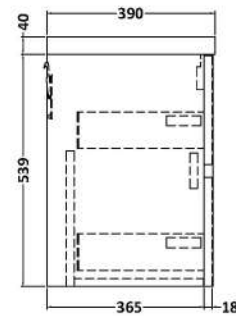

Sales Code: HAV2606A

Description: 800 W/H 2-Drawer Unit & Basin 1

Packaging Details

Barcode: 5056462646534

Sales Code: NPH2626

Description: 800 W/H 2-Drawer Unit (385 Deep)

Product Dimensions

Height (mm):	539
Width (mm):	800
Depth (mm):	385
Nett Weight (kg):	24.5

Packaging Dimensions

Height (mm):	560
Width (mm):	820
Depth (mm):	405
Gross Weight (kg):	25

Packaging Data

Box Colour:	Brown Cardboard Box
Box Qty:	1
Label Size:	100 x 50
Label Colour:	White Label
Label Qty:	2

Outer Box Dimensions (If Applicable)

Height (mm):	
Width (mm):	
Depth (mm):	
Gross Weight (kg):	
Barcode:	5056462696553

Product Details

Country of Origin:	United Kingdom
Fitting Instruction:	No
CE & UKCA:	N/A
FSC Certified Materials:	Yes
Colour:	Metallic Slate
Construction Method:	Cam & Wood Dowel
Construction Type:	Rigid
Cabinet Finish:	MFC Textured Matt
Fascia Finish:	MFC Textured Matt
Cabinet Thickness (mm):	18
Fascia Thickness (mm):	18
Drawer Included:	Yes
Drawer Type:	80mm High Metal S/C Inc Galler
No of Shelves:	0
Hinge Type:	Not Applicable
Hinge Included:	No
Adjustable Legs:	No
Fixings Included:	Yes
Handle Style:	Not Applicable
Waste Shroud:	Yes
Handle Included:	No, Not Required
Handle Type:	Handleless

Sales Code: NVM015

Description: 800 Mid Edged Basin 1 Th

Product Dimensions

Height (mm):	180
Width (mm):	810
Depth (mm):	390
Nett Weight (kg):	15

Packaging Dimensions

Height (mm):	210
Width (mm):	410
Depth (mm):	830
Gross Weight (kg):	15