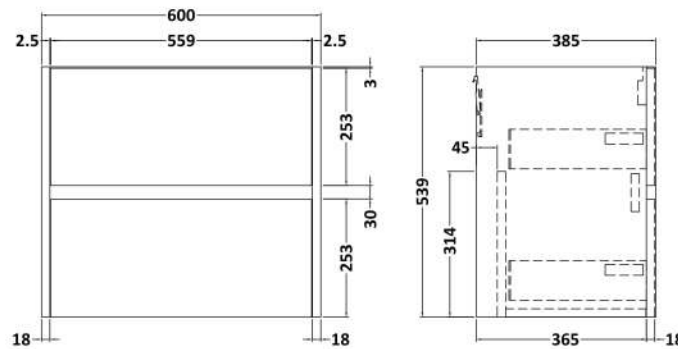

Sales Code: HAV2904A

Description: 600 W/H 2-Drawer Unit & Basin 1

Packaging Details

Barcode: 5056678454022

Sales Code: NPH2924

Description: 600 W/H 2-Drawer Unit (385 Deep)

Product Dimensions

Height (mm):	539
Width (mm):	600
Depth (mm):	385
Nett Weight (kg):	22.5

Packaging Dimensions

Height (mm):	560
Width (mm):	620
Depth (mm):	405
Gross Weight (kg):	23

Packaging Data

Box Colour:	Brown Cardboard Box
Box Qty:	1
Label Size:	50 x 100
Label Colour:	White Label
Label Qty:	2

Sales Code: NVM013

Description: 600 Mid-Edged Basin 1 Th

Product Dimensions

Height (mm):	180
Width (mm):	610
Depth (mm):	390
Nett Weight (kg):	11

Packaging Dimensions

Height (mm):	200
Width (mm):	410
Depth (mm):	630
Gross Weight (kg):	11

Packaging Data

Box Colour:	Brown Cardboard Box - Printed
Box Qty:	1
Label Size:	100 x 50
Label Colour:	White Label
Label Qty:	2

Outer Box Dimensions (If Applicable)

Height (mm):	
Width (mm):	
Depth (mm):	
Gross Weight (kg):	
Barcode:	5055369043415