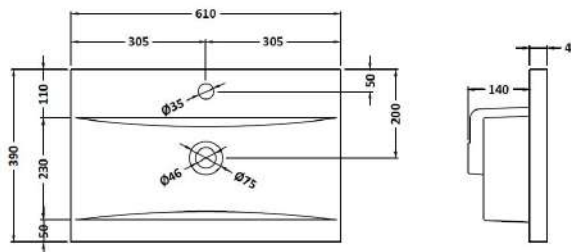

Packaging Dimensions

Height (mm):	560
Width (mm):	620
Depth (mm):	405
Gross Weight (kg):	23

Packaging Data

Box Colour:	Brown Cardboard Box
Box Qty:	1
Label Size:	50 x 100
Label Colour:	White Label
Label Qty:	2

Outer Box Dimensions (If Applicable)

Height (mm):	
Width (mm):	
Depth (mm):	
Gross Weight (kg):	
Barcode:	5056678447512

Product Details

Country of Origin:	China
Fitting Instruction:	No
CE & UKCA:	N/A
FSC Certified Materials:	Yes
Colour:	Indigo Blue
Construction Method:	Cam & Wood Dowel
Construction Type:	Rigid
Cabinet Finish:	MFC Painted Matt
Fascia Finish:	Mdf Painted Matt
Cabinet Thickness (mm):	16
Fascia Thickness (mm):	18
Drawer Included:	Yes
Drawer Type:	80mm High Metal S/C Inc Galler
No of Shelves:	0
Hinge Type:	Not Applicable
Hinge Included:	No
Adjustable Legs:	No
Fixings Included:	Yes
Handle Style:	Not Applicable
Waste Shroud:	Yes
Handle Included:	No, Not Required
Handle Type:	Handleless

Sales Code: NVM013

Description: 600 Mid-Edged Basin 1 Th

Product Dimensions

Height (mm):	180
Width (mm):	610
Depth (mm):	390
Nett Weight (kg):	11

Packaging Dimensions

Height (mm):	200
Width (mm):	410
Depth (mm):	630
Gross Weight (kg):	11

Packaging Data

Box Colour:	Brown Cardboard Box - Printed
Box Qty:	1
Label Size:	100 x 50
Label Colour:	White Label
Label Qty:	2

Outer Box Dimensions (If Applicable)

Height (mm):	
Width (mm):	
Depth (mm):	
Gross Weight (kg):	
Barcode:	5055369043415