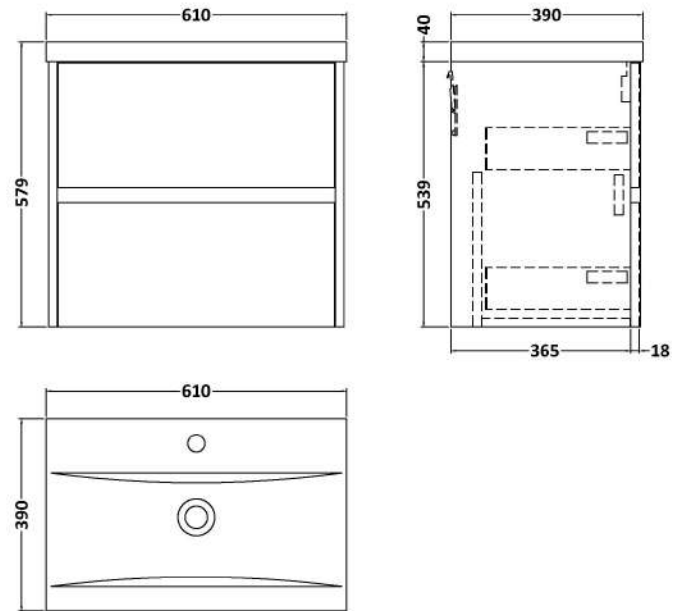

Sales Code: HAV2904A

Description: 600 W/H 2-Drawer Unit & Basin 1

Packaging Details

Barcode: 5056678454022

Sales Code: NPH2924

Description: 600 W/H 2-Drawer Unit (385 Deep)

Product Dimensions

Height (mm):	539
Width (mm):	600
Depth (mm):	385
Nett Weight (kg):	22.5

Packaging Dimensions

Height (mm):	560
Width (mm):	620
Depth (mm):	405
Gross Weight (kg):	23

Packaging Data

Box Colour:	Brown Cardboard Box
Box Qty:	1
Label Size:	50 x 100
Label Colour:	White Label
Label Qty:	2

Outer Box Dimensions (If Applicable)

Height (mm):	
Width (mm):	
Depth (mm):	
Gross Weight (kg):	
Barcode:	5056678447512

Product Details

Country of Origin:	China
Fitting Instruction:	No
CE & UKCA:	N/A
FSC Certified Materials:	Yes
Colour:	Indigo Blue
Construction Method:	Cam & Wood Dowel
Construction Type:	Rigid
Cabinet Finish:	MFC Painted Matt
Fascia Finish:	Mdf Painted Matt
Cabinet Thickness (mm):	16
Fascia Thickness (mm):	18
Drawer Included:	Yes
Drawer Type:	80mm High Metal S/C Inc Galler
No of Shelves:	0
Hinge Type:	Not Applicable
Hinge Included:	No
Adjustable Legs:	No
Fixings Included:	Yes
Handle Style:	Not Applicable
Waste Shroud:	Yes
Handle Included:	No, Not Required
Handle Type:	Handleless

Sales Code: NVM013

Description: 600 Mid-Edged Basin 1 Th

Product Dimensions

Height (mm):	180
Width (mm):	610
Depth (mm):	390
Nett Weight (kg):	11

Packaging Dimensions

Height (mm):	200
Width (mm):	410
Depth (mm):	630
Gross Weight (kg):	11