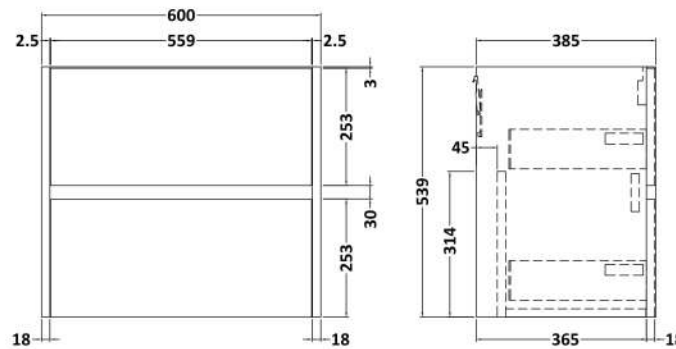

Sales Code: HAV2904F

Description: 1200 W/H 4-Drawer Unit & Double Basin

Packaging Details

Barcode: 5056678454060

Sales Code: CBM424

Description: Double Ceramic Basin 1208X392

Product Dimensions

Height (mm):	390
Width (mm):	1205
Depth (mm):	175
Nett Weight (kg):	27

Packaging Dimensions

Height (mm):	205
Width (mm):	1270
Depth (mm):	510
Gross Weight (kg):	27

Packaging Data

Box Colour:	Brown Cardboard Box - Printed
Box Qty:	1
Label Size:	100 x 50
Label Colour:	White Label
Label Qty:	2

Outer Box Dimensions (If Applicable)

Height (mm):	
Width (mm):	
Depth (mm):	
Gross Weight (kg):	
Barcode:	5056211875826

Product Details

Country of Origin:	China
Fitting Instruction:	No
Certification: CE & UKCA:	No
WRAS:	N/A
WRAS No:	N/A
Product Material:	Vitreous China
Fixing Supplied:	No

Sales Code: NPH2924

Description: 600 W/H 2-Drawer Unit (385 Deep)

Product Dimensions

Height (mm):	539
Width (mm):	600
Depth (mm):	385
Nett Weight (kg):	22.5

Packaging Dimensions

Height (mm):	560
Width (mm):	620
Depth (mm):	405
Gross Weight (kg):	23