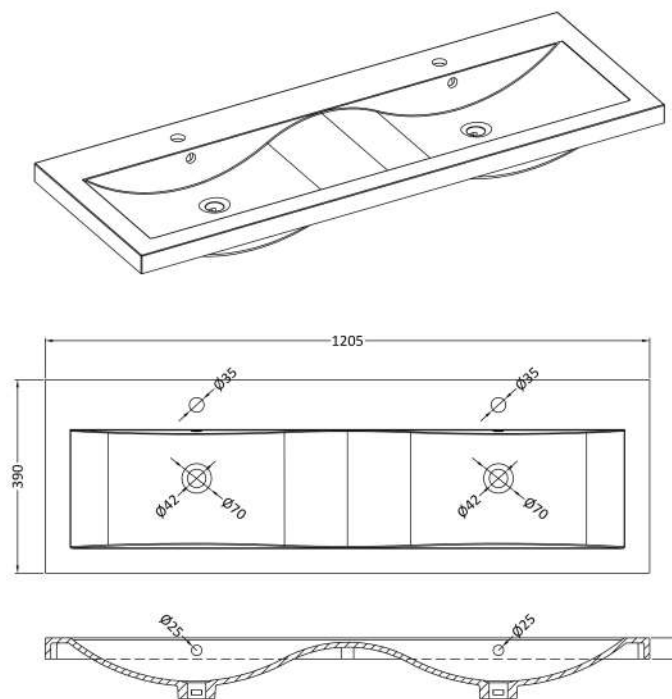

Sales Code: HAV2904F

Description: 1200 W/H 4-Drawer Unit & Double Basin

Packaging Details

Barcode: 5056678454060

Sales Code: CBM424

Description: Double Ceramic Basin 1208X392

Product Dimensions

Height (mm):	390
Width (mm):	1205
Depth (mm):	175
Nett Weight (kg):	27

Packaging Dimensions

Height (mm):	205
Width (mm):	1270
Depth (mm):	510
Gross Weight (kg):	27

Packaging Data

Box Colour:	Brown Cardboard Box - Printed
Box Qty:	1
Label Size:	100 x 50
Label Colour:	White Label
Label Qty:	2

Outer Box Dimensions (If Applicable)

Height (mm):	
Width (mm):	
Depth (mm):	
Gross Weight (kg):	
Barcode:	5056211875826

Product Details

Country of Origin:	China
Fitting Instruction:	No
Certification: CE & UKCA:	No
WRAS:	N/A
WRAS No:	N/A
Product Material:	Vitreous China
Fixing Supplied:	No

Sales Code: NPH2924

Description: 600 W/H 2-Drawer Unit (385 Deep)

Product Dimensions

Height (mm):	539
Width (mm):	600
Depth (mm):	385
Nett Weight (kg):	22.5

Packaging Dimensions

Height (mm):	560
Width (mm):	620
Depth (mm):	405
Gross Weight (kg):	23