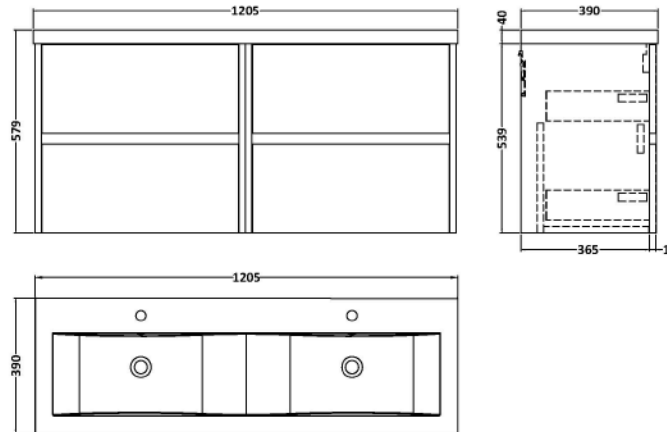

Sales Code: HAV2904F

Description: 1200 W/H 4-Drawer Unit & Double Basin

Packaging Details

Barcode: 5056678454060

Sales Code: CBM424

Description: Double Ceramic Basin 1208X392

Product Dimensions

Height (mm):	390
Width (mm):	1205
Depth (mm):	175
Nett Weight (kg):	27

Packaging Dimensions

Height (mm):	205
Width (mm):	1270
Depth (mm):	510
Gross Weight (kg):	27

Packaging Data

Box Colour:	Brown Cardboard Box - Printed
Box Qty:	1
Label Size:	100 x 50
Label Colour:	White Label
Label Qty:	2

Outer Box Dimensions (If Applicable)

Height (mm):	
Width (mm):	
Depth (mm):	
Gross Weight (kg):	
Barcode:	5056211875826

Product Details

Country of Origin:	China
Fitting Instruction:	No
Certification: CE & UKCA:	No
WRAS:	N/A
WRAS No:	N/A
Product Material:	Vitreous China
Fixing Supplied:	No

Sales Code: NPH2924

Description: 600 W/H 2-Drawer Unit (385 Deep)

Product Dimensions

Height (mm):	539
Width (mm):	600
Depth (mm):	385
Nett Weight (kg):	22.5

Packaging Dimensions

Height (mm):	560
Width (mm):	620
Depth (mm):	405
Gross Weight (kg):	23