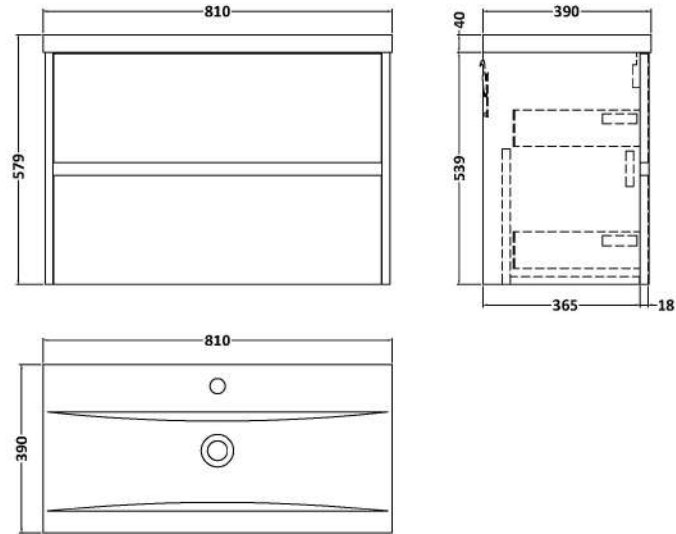

Sales Code: HAV2906A

Description: 800 W/H 2-Drawer Unit & Basin 1

Packaging Details

Barcode: 5056678454138

Sales Code: NPH2926

Description: 800 W/H 2-Drawer Unit (385 Deep)

Product Dimensions

Height (mm):	539
Width (mm):	800
Depth (mm):	385
Nett Weight (kg):	24.5

Packaging Dimensions

Height (mm):	560
Width (mm):	820
Depth (mm):	405
Gross Weight (kg):	25

Packaging Data

Box Colour:	Brown Cardboard Box
Box Qty:	1
Label Size:	50 x 100
Label Colour:	White Label
Label Qty:	2

Outer Box Dimensions (If Applicable)

Height (mm):	
Width (mm):	
Depth (mm):	
Gross Weight (kg):	
Barcode:	5056678447529

Product Details

Country of Origin:	China
Fitting Instruction:	No
CE & UKCA:	N/A
FSC Certified Materials:	Yes
Colour:	Indigo Blue
Construction Method:	Cam & Wood Dowel
Construction Type:	Rigid
Cabinet Finish:	MFC Painted Matt
Fascia Finish:	Mdf Painted Matt
Cabinet Thickness (mm):	16
Fascia Thickness (mm):	18
Drawer Included:	Yes
Drawer Type:	80mm High Metal S/C Inc Galler
No of Shelves:	0
Hinge Type:	Not Applicable
Hinge Included:	No
Adjustable Legs:	No
Fixings Included:	Yes
Handle Style:	Not Applicable
Waste Shroud:	Yes
Handle Included:	No, Not Required
Handle Type:	Handleless

Sales Code: NVM015

Description: 800 Mid Edged Basin 1 Th

Product Dimensions

Height (mm):	180
Width (mm):	810
Depth (mm):	390
Nett Weight (kg):	15

Packaging Dimensions

Height (mm):	210
Width (mm):	410
Depth (mm):	830
Gross Weight (kg):	15