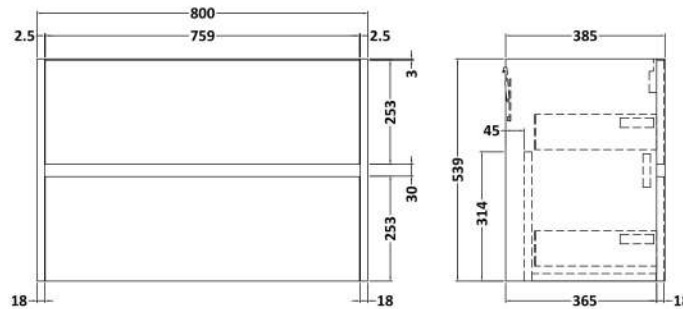

Sales Code: HAV2906A

Description: 800 W/H 2-Drawer Unit & Basin 1

Packaging Details

Barcode: 5056678454138

Sales Code: NPH2926

Description: 800 W/H 2-Drawer Unit (385 Deep)

Product Dimensions

Height (mm):	539
Width (mm):	800
Depth (mm):	385
Nett Weight (kg):	24.5

Packaging Dimensions

Height (mm):	560
Width (mm):	820
Depth (mm):	405
Gross Weight (kg):	25

Packaging Data

Box Colour:	Brown Cardboard Box
Box Qty:	1
Label Size:	50 x 100
Label Colour:	White Label
Label Qty:	2

Sales Code: NVM015

Description: 800 Mid Edged Basin 1 Th

Product Dimensions

Height (mm):	180
Width (mm):	810
Depth (mm):	390
Nett Weight (kg):	15

Packaging Dimensions

Height (mm):	210
Width (mm):	410
Depth (mm):	830
Gross Weight (kg):	15

Packaging Data

Box Colour:	Brown Cardboard Box
Box Qty:	1
Label Size:	100 x 50
Label Colour:	White Label
Label Qty:	2

Outer Box Dimensions (If Applicable)

Height (mm):	
Width (mm):	
Depth (mm):	
Gross Weight (kg):	
Barcode:	5055369043422