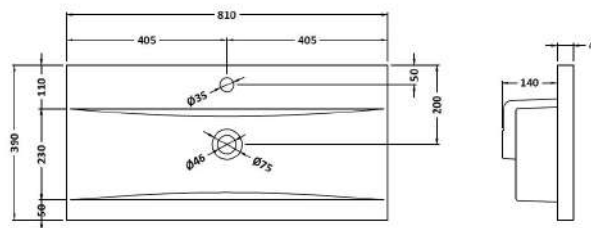

Packaging Dimensions

Height (mm):	560
Width (mm):	820
Depth (mm):	405
Gross Weight (kg):	25

Packaging Data

Box Colour:	Brown Cardboard Box
Box Qty:	1
Label Size:	50 x 100
Label Colour:	White Label
Label Qty:	2

Outer Box Dimensions (If Applicable)

Height (mm):	
Width (mm):	
Depth (mm):	
Gross Weight (kg):	
Barcode:	5056678447529

Product Details

Country of Origin:	China
Fitting Instruction:	No
CE & UKCA:	N/A
FSC Certified Materials:	Yes
Colour:	Indigo Blue
Construction Method:	Cam & Wood Dowel
Construction Type:	Rigid
Cabinet Finish:	MFC Painted Matt
Fascia Finish:	Mdf Painted Matt
Cabinet Thickness (mm):	16
Fascia Thickness (mm):	18
Drawer Included:	Yes
Drawer Type:	80mm High Metal S/C Inc Galler
No of Shelves:	0
Hinge Type:	Not Applicable
Hinge Included:	No
Adjustable Legs:	No
Fixings Included:	Yes
Handle Style:	Not Applicable
Waste Shroud:	Yes
Handle Included:	No, Not Required
Handle Type:	Handleless

Sales Code: NVM015

Description: 800 Mid Edged Basin 1 Th

Product Dimensions

Height (mm):	180
Width (mm):	810
Depth (mm):	390
Nett Weight (kg):	15

Packaging Dimensions

Height (mm):	210
Width (mm):	410
Depth (mm):	830
Gross Weight (kg):	15

Packaging Data

Box Colour:	Brown Cardboard Box
Box Qty:	1
Label Size:	100 x 50
Label Colour:	White Label
Label Qty:	2

Outer Box Dimensions (If Applicable)

Height (mm):	
Width (mm):	
Depth (mm):	
Gross Weight (kg):	
Barcode:	5055369043422