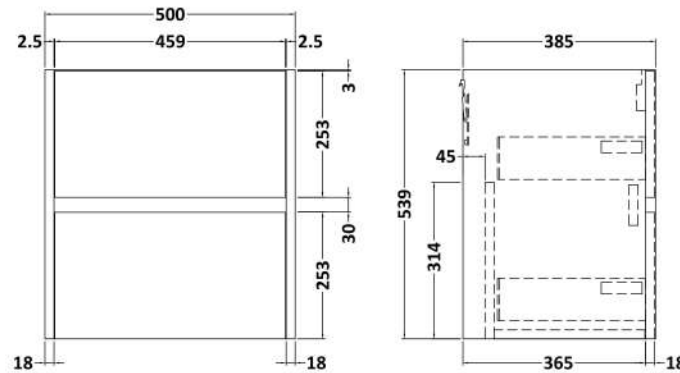

Sales Code: HAV802A

Description: 500 W/H 2-Drawer Unit & Basin 1

Packaging Details

Barcode: 5056462646428

Sales Code: NPH822

Description: 500 W/H 2-Drawer Unit (385 Deep)

Product Dimensions

Height (mm):	539
Width (mm):	500
Depth (mm):	385
Nett Weight (kg):	18.5

Packaging Dimensions

Height (mm):	560
Width (mm):	520
Depth (mm):	405
Gross Weight (kg):	19

Packaging Data

Box Colour:	Brown Cardboard Box
Box Qty:	1
Label Size:	100 x 50
Label Colour:	White Label
Label Qty:	2

Sales Code: NVM012

Description: 500 Mid-Edged Basin 1 Th

Product Dimensions

Height (mm):	180
Width (mm):	510
Depth (mm):	390
Nett Weight (kg):	10.54

Packaging Dimensions

Height (mm):	210
Width (mm):	410
Depth (mm):	530
Gross Weight (kg):	10.54

Packaging Data

Box Colour:	Brown Cardboard Box - Printed
Box Qty:	1
Label Size:	100 x 50
Label Colour:	White Label
Label Qty:	2

Outer Box Dimensions (If Applicable)

Height (mm):	
Width (mm):	
Depth (mm):	
Gross Weight (kg):	
Barcode:	5055369043446