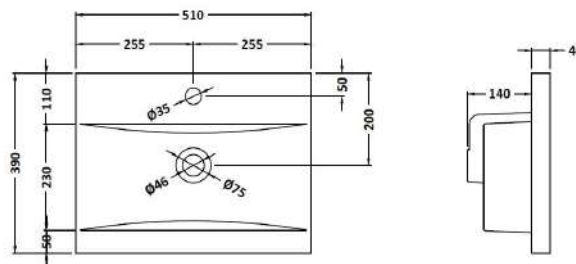

Packaging Dimensions

Height (mm):	560
Width (mm):	520
Depth (mm):	405
Gross Weight (kg):	19

Packaging Data

Box Colour:	Brown Cardboard Box
Box Qty:	1
Label Size:	100 x 50
Label Colour:	White Label
Label Qty:	2

Outer Box Dimensions (If Applicable)

Height (mm):	
Width (mm):	
Depth (mm):	
Gross Weight (kg):	
Barcode:	5056462670775

Product Details

Country of Origin:	United Kingdom
Fitting Instruction:	No
CE & UKCA:	N/A
FSC Certified Materials:	Yes
Colour:	Halifax Oak
Construction Method:	Cam & Wood Dowel
Construction Type:	Rigid
Cabinet Finish:	MFC Textured Woodgrain
Fascia Finish:	MFC Textured Woodgrain
Cabinet Thickness (mm):	18
Fascia Thickness (mm):	18
Drawer Included:	Yes
Drawer Type:	80mm High Metal S/C Inc Galler
No of Shelves:	0
Hinge Type:	Not Applicable
Hinge Included:	No
Adjustable Legs:	No
Fixings Included:	Yes
Handle Style:	Not Applicable
Waste Shroud:	Yes
Handle Included:	No, Not Required
Handle Type:	Handleless

Sales Code: NVM012

Description: 500 Mid-Edged Basin 1 Th

Product Dimensions

Height (mm):	180
Width (mm):	510
Depth (mm):	390
Nett Weight (kg):	10.54

Packaging Dimensions

Height (mm):	210
Width (mm):	410
Depth (mm):	530
Gross Weight (kg):	10.54

Packaging Data

Box Colour:	Brown Cardboard Box - Printed
Box Qty:	1
Label Size:	100 x 50
Label Colour:	White Label
Label Qty:	2

Outer Box Dimensions (If Applicable)

Height (mm):	
Width (mm):	
Depth (mm):	
Gross Weight (kg):	
Barcode:	5055369043446