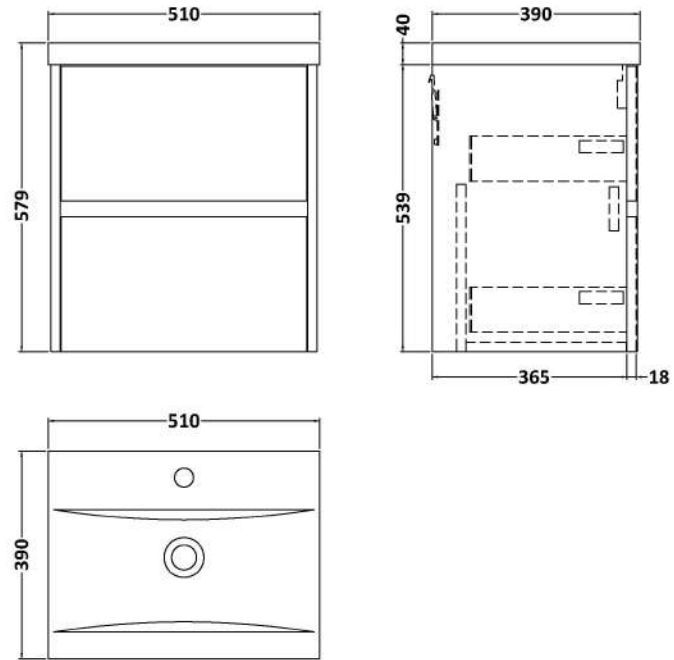

Sales Code: HAV802A

Description: 500 W/H 2-Drawer Unit & Basin 1

Packaging Details

Barcode: 5056462646428

Sales Code: NPH822

Description: 500 W/H 2-Drawer Unit (385 Deep)

Product Dimensions

Height (mm):	539
Width (mm):	500
Depth (mm):	385
Nett Weight (kg):	18.5

Packaging Dimensions

Height (mm):	560
Width (mm):	520
Depth (mm):	405
Gross Weight (kg):	19

Packaging Data

Box Colour:	Brown Cardboard Box
Box Qty:	1
Label Size:	100 x 50
Label Colour:	White Label
Label Qty:	2

Sales Code: NVM012

Description: 500 Mid-Edged Basin 1 Th

Product Dimensions

Height (mm):	180
Width (mm):	510
Depth (mm):	390
Nett Weight (kg):	10.54

Packaging Dimensions

Height (mm):	210
Width (mm):	410
Depth (mm):	530
Gross Weight (kg):	10.54

Packaging Data

Box Colour:	Brown Cardboard Box - Printed
Box Qty:	1
Label Size:	100 x 50
Label Colour:	White Label
Label Qty:	2

Outer Box Dimensions (If Applicable)

Height (mm):	
Width (mm):	
Depth (mm):	
Gross Weight (kg):	
Barcode:	5055369043446