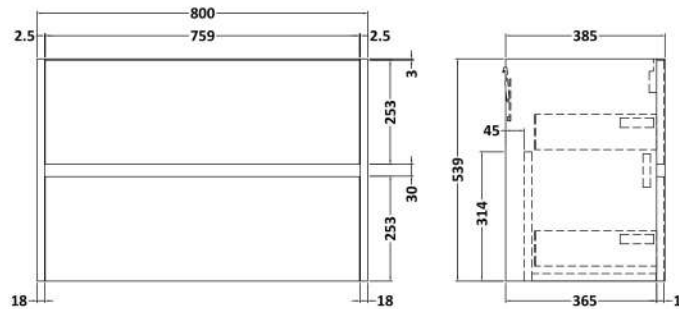

### Product Dimensions

Height (mm):	539
Width (mm):	800
Depth (mm):	385
Nett Weight (kg):	24.5

### Packaging Dimensions

Height (mm):	560
Width (mm):	820
Depth (mm):	405
Gross Weight (kg):	25

### Product Dimensions

Height (mm):	180
Width (mm):	810
Depth (mm):	390
Nett Weight (kg):	15

### Packaging Dimensions

Height (mm):	210
Width (mm):	410
Depth (mm):	830
Gross Weight (kg):	15