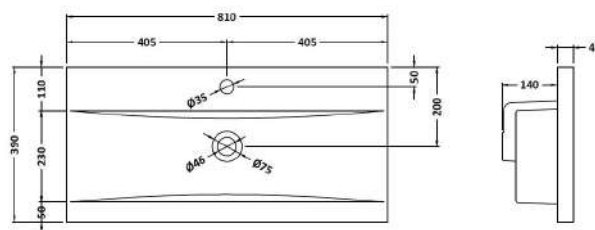

### Product Dimensions

Height (mm):	539
Width (mm):	800
Depth (mm):	385
Nett Weight (kg):	24.5

### Packaging Dimensions

Height (mm):	560
Width (mm):	820
Depth (mm):	405
Gross Weight (kg):	25

### Outer Box Dimensions (If Applicable)

Height (mm):	
Width (mm):	
Depth (mm):	
Gross Weight (kg):	
Barcode:	5056462670812

### Product Dimensions

Height (mm):	180
Width (mm):	810
Depth (mm):	390
Nett Weight (kg):	15