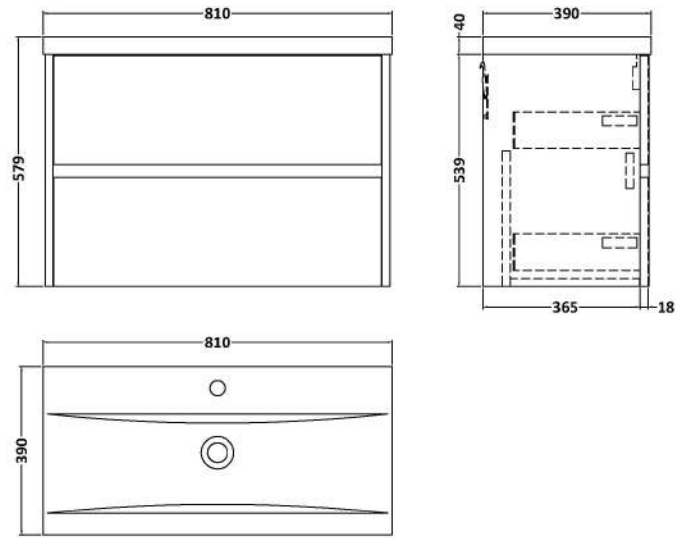

Sales Code: HAV806A

Description: 800 W/H 2-Drawer Unit & Basin 1

Packaging Details

Barcode: 5056462646541