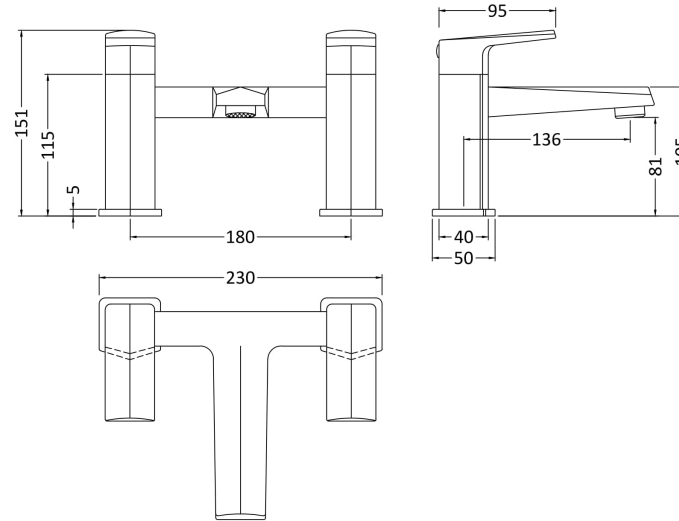

### Product Dimensions

Height (mm):	151
Width (mm):	230
Depth (mm):	175
Length (mm):	
Nett Weight (kg):	2.39

### Packaging Dimensions

Height (mm):	170
Width (mm):	240
Depth (mm):	225
Gross Weight (kg):	2.39

### Outer Box Dimensions (If Applicable)

Height (mm):	185
Width (mm):	260
Depth (mm):	180
Length (mm):	
Gross Weight (kg):	
Barcode:	5055275883020

Flow Rates: (Litres Per Min)	0.1 bar: 4.9	0.5 bar: 11.8	1 bar: 17.1	2 bar: 24.2	3 bar: 29.8
Pipe Size:	22 mm (3/4" Bsp)				
Pipe Centres:	180 mm				