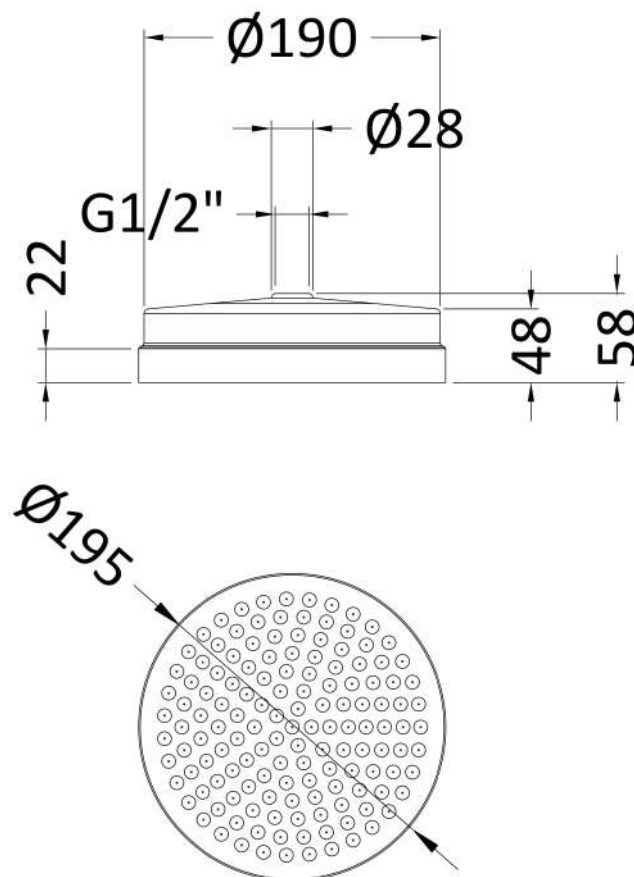

Sales Code: HEAD01

Description: Fixed Head 200mm Diameter

### Product Dimensions

Length (mm):	
Width (mm):	195
Height (mm):	55
Depth (mm):	195
Nett Weight (kg):	1

### Packaging Dimensions

Length (mm):	210
Width (mm):	205
Height (mm):	60
Gross Weight (kg):	1

### Outer Box Dimensions (If Applicable)

Length (mm):	
Width (mm):	220
Height (mm):	385
Depth (mm):	430
Gross Weight (kg):	12
Barcode:	5055146185611