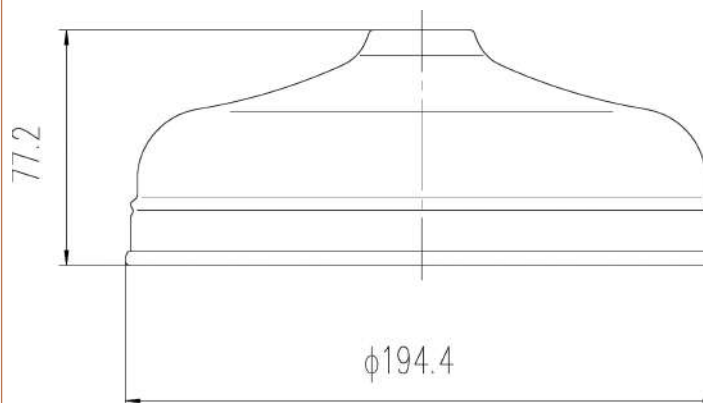

Sales Code: HEAD21

Description: 8" Apron Fixed Head 195mm Diameter

Product Dimensions

Length (mm):	
Width (mm):	194
Height (mm):	77
Depth (mm):	194
Nett Weight (kg):	0.3

Packaging Dimensions

Length (mm):	210
Width (mm):	200
Height (mm):	80
Gross Weight (kg):	0.8

Packaging Data

Box Colour:	White Cardboard Box
Box Qty:	0
Label Size:	0 x 0
Label Colour:	White Label
Label Qty:	0

Outer Box Dimensions (If Applicable)

Length (mm):	
Width (mm):	225
Height (mm):	435
Depth (mm):	450
Gross Weight (kg):	8
Barcode:	5055146185895

Product Details

Country of Origin:	China
Fitting Instruction:	Yes
Product Material:	Brass
Mount Type:	Surface
Outlet Elbow Supplied:	No
Easy Clean:	No
Head Included:	Yes
Handset Included:	No
Body Jets Included:	Not Applicable
No of Body Jets:	Not Applicable
Operating Pressure (bar):	0.5
Valve/Cartridge Type:	Not Applicable
Flow Rates (L/min):	0.1 bar: N/A 0.5 bar: N/A 1 bar: N/A 2 bar: N/A 3 bar: N/A
TMV2 Approved:	No Approval No: N/A
TMV3 Approved:	No Approval No: N/A
WRAS Approved:	No Approval No: N/A
Head Function:	Single
Handset Function:	Not Applicable
Body Jet Info:	Not Applicable
Pipe Size:	Not Applicable
Pipe Centres:	N/A
Colour/Finish:	Chrome
Hose Included:	Not Applicable
No. of Outlets:	N/A