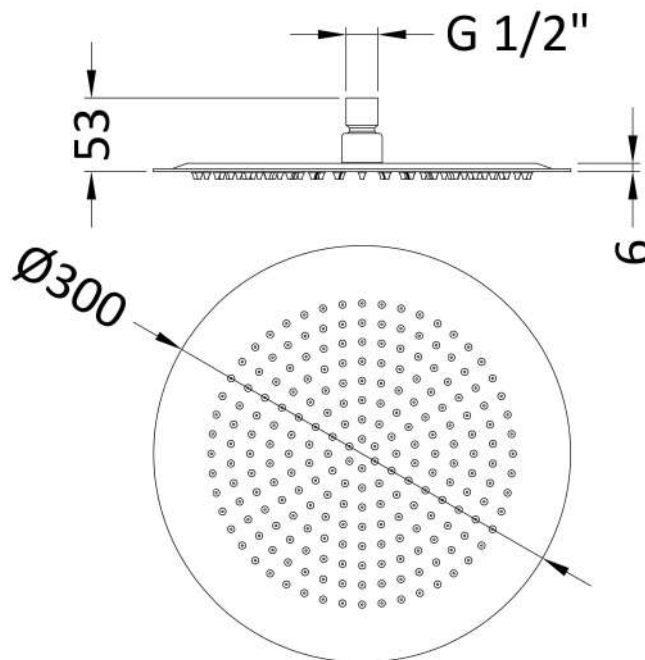

Sales Code: HEAD26

Description: Round Fixed Head 300mm Diameter

### Product Dimensions

Length (mm):	
Width (mm):	300
Height (mm):	53
Depth (mm):	300
Nett Weight (kg):	1

### Packaging Dimensions

Length (mm):	330
Width (mm):	330
Height (mm):	
Gross Weight (kg):	1.32

### Outer Box Dimensions (If Applicable)

Length (mm):	
Width (mm):	335
Height (mm):	320
Depth (mm):	650
Gross Weight (kg):	10
Barcode:	5055146185963