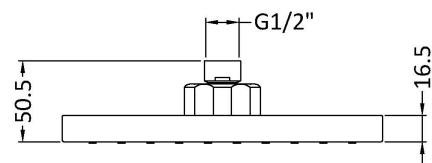

Sales Code: HEAD50

Description: Square Shower Head 200mm

### Product Dimensions

Length (mm):	
Width (mm):	200
Height (mm):	60
Depth (mm):	200
Nett Weight (kg):	0.72

### Packaging Dimensions

Length (mm):	210
Width (mm):	210
Height (mm):	50
Gross Weight (kg):	0.72

### Outer Box Dimensions (If Applicable)

Length (mm):	
Width (mm):	225
Height (mm):	430
Depth (mm):	265
Gross Weight (kg):	29
Barcode:	5055369016020