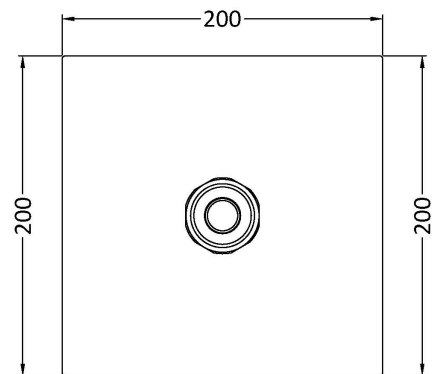

Sales Code: HEAD50

Description: Square Shower Head 200mm

### Product Dimensions

Length (mm):	
Width (mm):	200
Height (mm):	60
Depth (mm):	200
Nett Weight (kg):	0.72

### Packaging Dimensions

Length (mm):	210
Width (mm):	210
Height (mm):	50
Gross Weight (kg):	0.72

### Outer Box Dimensions (If Applicable)

Length (mm):	
Width (mm):	225
Height (mm):	430
Depth (mm):	265
Gross Weight (kg):	29
Barcode:	5055369016020