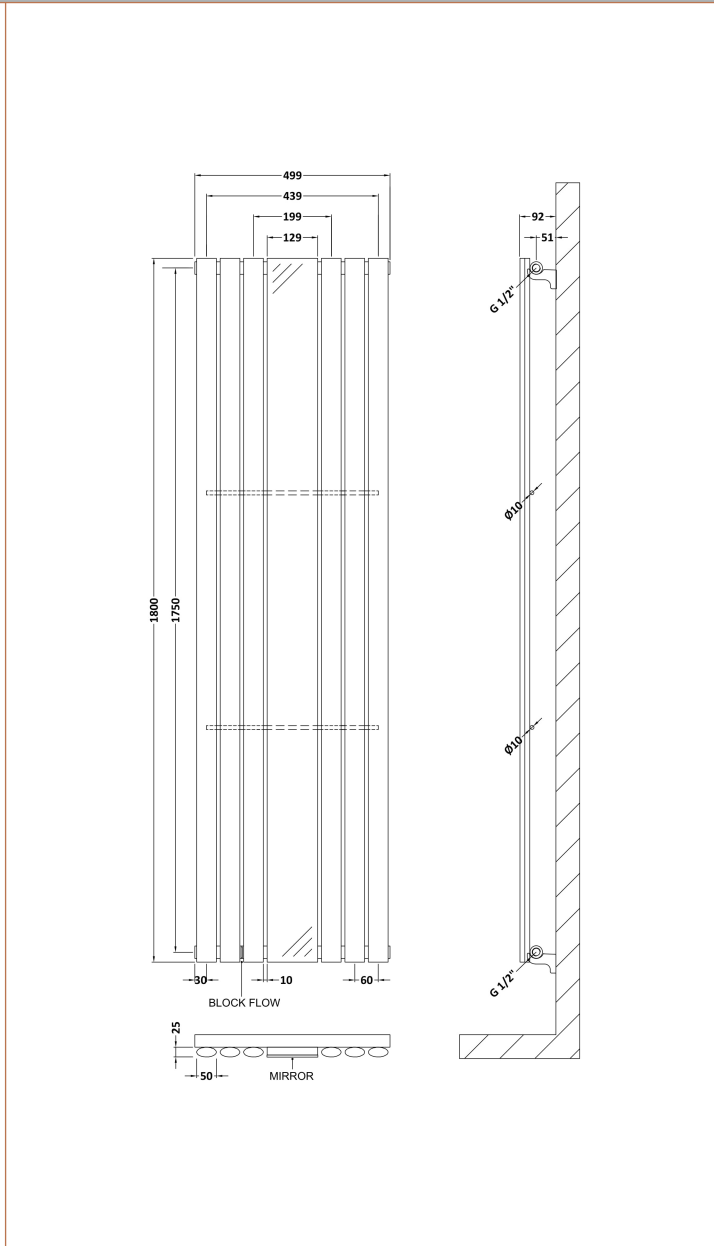

**Sales Code:** HL330

**Description:** Revive Single Panel With Mirror 1800X499

Product Dimensions	
Height (mm):	1800
Width (mm):	499
Depth (mm):	55
Length (mm):	
Nett Weight (kg):	27.4

Packaging Dimensions	
Height (mm):	1940
Width (mm):	560
Length (mm):	80
Gross Weight (kg):	27.9

Packaging Data	
Box Colour:	White Cardboard Shrinkwrapped
Box Qty:	1
Label Size:	100 x 50
Label Colour:	White Label
Label Qty:	2

Outer Box Dimensions (If Applicable)	
Height (mm):	
Width (mm):	
Length (mm):	
Gross Weight (kg):	
Barcode:	5055146192213

Product Details	
Country of Origin:	China
Fitting Instruction:	No
Certification:	CE: Yes    RoHS: N/A    WEEE: N/A
Colour/Finish:	High Gloss White
RAL No:	9016
Product Material:	Steel
Heat Element Wattage:	Not Applicable
Heating Element Wattage Compatible:	N/A
BTU Outputs:	30°C / 1195    50°C / 2566    60°C / 3251
Thermal Outputs: (Watts)	30°C / 350    50°C / 752    60°C / 987
Pipe Centres - If Vertical:	
Pipe Centres - If Horizontal:	589
Max Projection:	110mm
Tube Diameter:	
Packaging Volume (L):	
Wall to Centre of Tappings:	N/A
Floor to Centre of Tappings:	51
Dual Fuel:	N/A
IP Rating:	