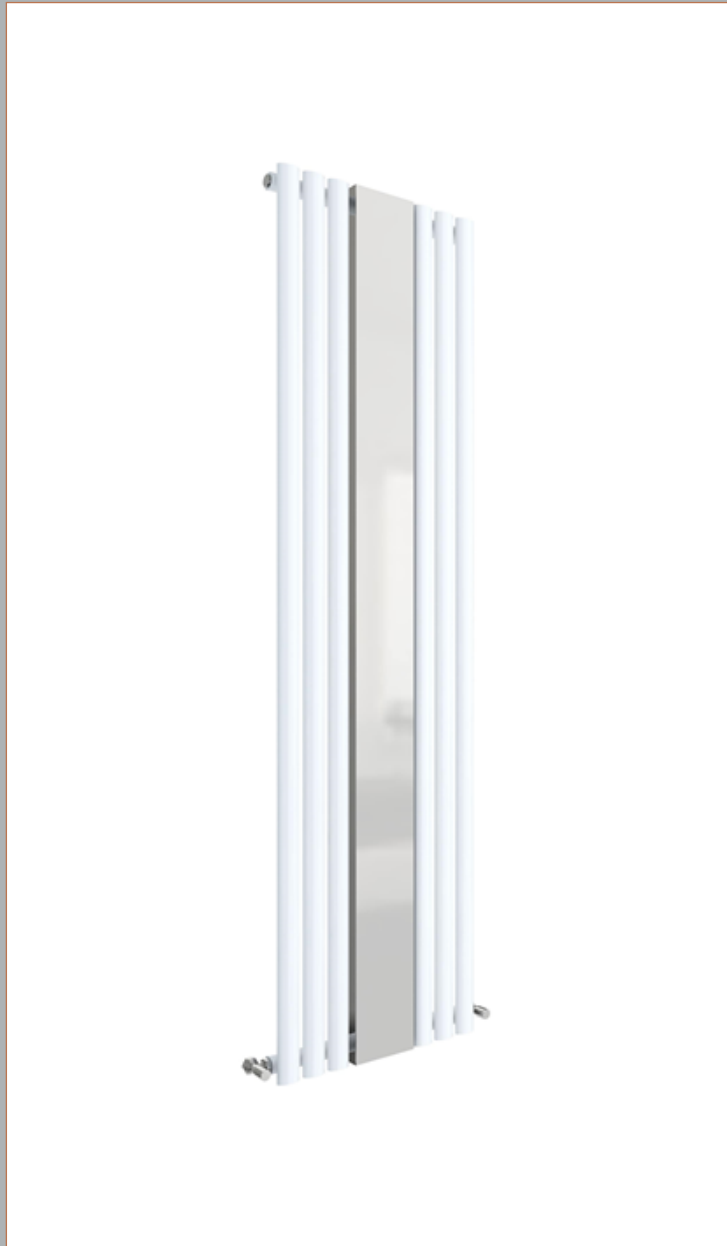

**Sales Code:** HL330

**Description:** Revive Single Panel With Mirror 1800X499

Product Dimensions	
Height (mm):	1800
Width (mm):	499
Depth (mm):	55
Length (mm):	
Nett Weight (kg):	27.4

Packaging Dimensions	
Height (mm):	1940
Width (mm):	560
Length (mm):	80
Gross Weight (kg):	27.9

Packaging Data	
Box Colour:	White Cardboard Shrinkwrapped
Box Qty:	1
Label Size:	100 x 50
Label Colour:	White Label
Label Qty:	2

Outer Box Dimensions (If Applicable)	
Height (mm):	
Width (mm):	
Length (mm):	
Gross Weight (kg):	
Barcode:	5055146192213

Product Details	
Country of Origin:	China
Fitting Instruction:	No
Certification:	CE: Yes    RoHS: N/A    WEEE: N/A
Colour/Finish:	High Gloss White
RAL No:	9016
Product Material:	Steel
Heat Element Wattage:	Not Applicable
Heating Element Wattage Compatible:	N/A
BTU Outputs:	30°C / 1195    50°C / 2566    60°C / 3251
Thermal Outputs: (Watts)	30°C / 350    50°C / 752    60°C / 987
Pipe Centres - If Vertical:	
Pipe Centres - If Horizontal:	589
Max Projection:	110mm
Tube Diameter:	
Packaging Volume (L):	
Wall to Centre of Tappings:	N/A
Floor to Centre of Tappings:	51
Dual Fuel:	N/A
IP Rating:	