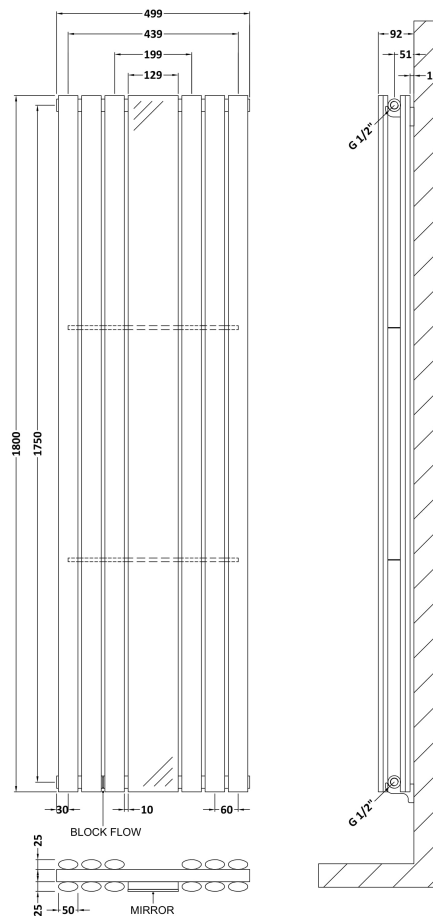

Sales Code: HL331

Description: Revive Double Panel With Mirror 1800X499

Product Dimensions

Height (mm):	1800
Width (mm):	499
Depth (mm):	78
Length (mm):	
Nett Weight (kg):	42.3

Packaging Dimensions

Height (mm):	1890
Width (mm):	560
Length (mm):	110
Gross Weight (kg):	42.8

Packaging Data

Box Colour:	White Cardboard Shrinkwrapped
Box Qty:	1
Label Size:	100 x 50
Label Colour:	White Label
Label Qty:	2

Outer Box Dimensions (If Applicable)

Height (mm):	
Width (mm):	
Length (mm):	
Gross Weight (kg):	
Barcode:	5055146143154

Product Details

Country of Origin:	China		
Fitting Instruction:	No		
Certification:	CE: Yes	RoHS: N/A	WEEE: N/A
Colour/Finish:	High Gloss White		
RAL No:	9016		
Product Material:	Steel		
Heat Element Wattage:	Not Applicable		
Heating Element Wattage Compatible:	N/A		
BTU Outputs:	30°C / 1942	50°C / 4006	60°C / 5075
Thermal Outputs: (Watts)	30°C / 569	50°C / 1174	60°C / 1520
Pipe Centres - If Vertical:			
Pipe Centres - If Horizontal:	589		
Max Projection:	110mm		
Tube Diameter:			
Packaging Volume (L):			
Wall to Centre of Tappings:	N/A		
Floor to Centre of Tappings:	51		
Dual Fuel:	N/A		
IP Rating:			