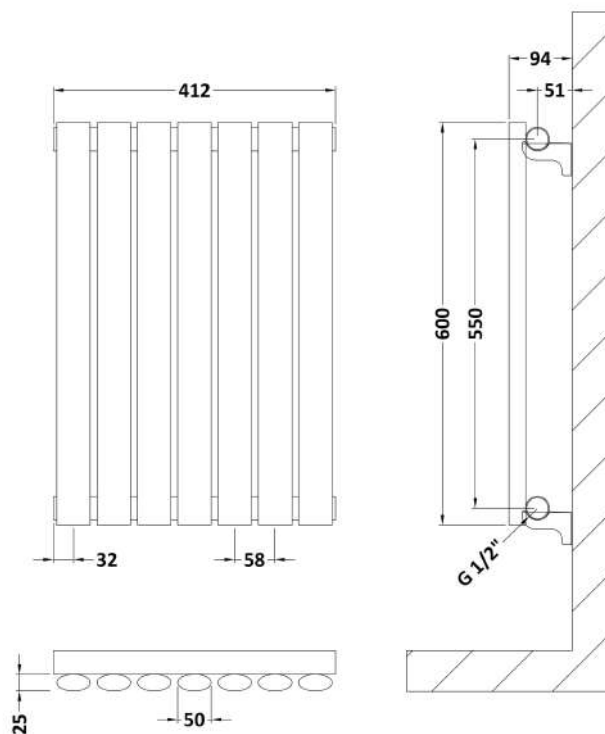

### Product Dimensions

Height (mm):	600
Width (mm):	412
Depth (mm):	55
Length (mm):	
Nett Weight (kg):	9.5

### Packaging Dimensions

Height (mm):	660
Width (mm):	480
Length (mm):	90
Gross Weight (kg):	10

### Packaging Data

Box Colour:	White Cardboard Shrinkwrapped
Box Qty:	1
Label Size:	100 x 50
Label Colour:	White Label
Label Qty:	2

### Outer Box Dimensions (If Applicable)

Height (mm):	
Width (mm):	
Length (mm):	
Gross Weight (kg):	
Barcode:	5056211885078