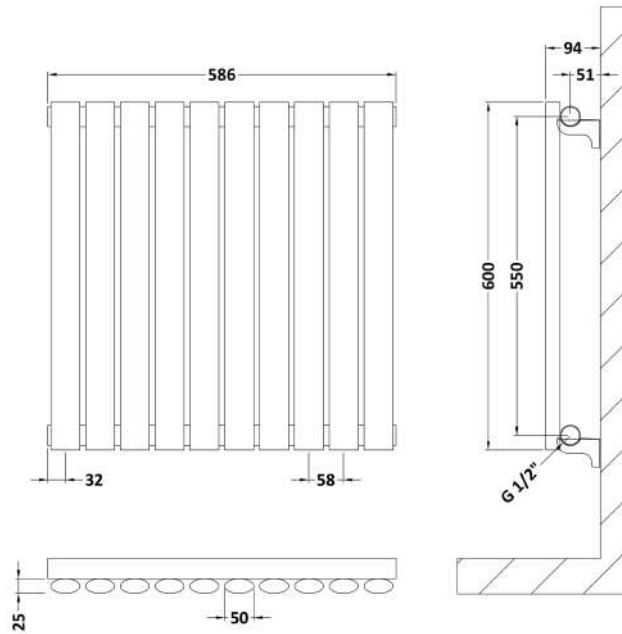

Sales Code: HL338

Description: Revive Horizontal Single Panel 600X586

Product Dimensions

Height (mm):	600
Width (mm):	586
Depth (mm):	55
Length (mm):	
Nett Weight (kg):	13.1

Packaging Dimensions

Height (mm):	660
Width (mm):	650
Length (mm):	90
Gross Weight (kg):	13.6

Packaging Data

Box Colour:	White Cardboard Shrinkwrapped
Box Qty:	1
Label Size:	100 x 50
Label Colour:	White Label
Label Qty:	2

Outer Box Dimensions (If Applicable)

Height (mm):	
Width (mm):	
Length (mm):	
Gross Weight (kg):	
Barcode:	5056211885092

Product Details

Country of Origin:	China		
Fitting Instruction:	No		
Certification:	CE & UKCA: Yes	RoHS: N/A	WEEE: N/A
Colour/Finish:	High Gloss White		
RAL No:	9016		
Product Material:	Steel		
Heat Element Wattage:	Not Applicable		
Heating Element Wattage Compatible:	N/A		
BTU Outputs:	30°C / 764	50°C / 1477	60°C / 1871
Thermal Outputs: (Watts)	30°C / 224	50°C / 433	60°C / 548
Pipe Centres - If Vertical:			
Pipe Centres - If Horizontal:	676		
Max Projection:	110mm		
Tube Diameter:			
Packaging Volume (L):			
Wall to Centre of Tappings:	N/A		
Floor to Centre of Tappings:	51		
Dual Fuel:	N/A		
IP Rating:			