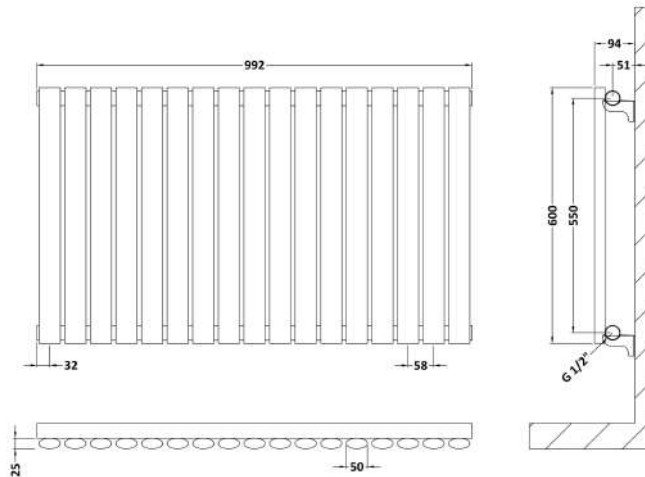

Sales Code: HL339

Description: Revive Horizontal Single Panel 600X992

Product Dimensions

Height (mm):	600
Width (mm):	992
Depth (mm):	55
Length (mm):	
Nett Weight (kg):	21

Packaging Dimensions

Height (mm):	660
Width (mm):	1063
Length (mm):	90
Gross Weight (kg):	21.5

Packaging Data

Box Colour:	White Cardboard Shrinkwrapped
Box Qty:	1
Label Size:	100 x 50
Label Colour:	White Label
Label Qty:	2

Outer Box Dimensions (If Applicable)

Height (mm):	
Width (mm):	
Length (mm):	
Gross Weight (kg):	
Barcode:	5056211885115

Product Details

Country of Origin:	China		
Fitting Instruction:	No		
Certification:	CE & UKCA: Yes	RoHS: N/A	WEEE: N/A
Colour/Finish:	High Gloss White		
RAL No:	9016		
Product Material:	Steel		
Heat Element Wattage:	Not Applicable		
Heating Element Wattage Compatible:	N/A		
BTU Outputs:	30°C / 1298	50°C / 2511	60°C / 3180
Thermal Outputs: (Watts)	30°C / 380	50°C / 736	60°C / 932
Pipe Centres - If Vertical:			
Pipe Centres - If Horizontal:	1082		
Max Projection:	110mm		
Tube Diameter:			
Packaging Volume (L):			
Wall to Centre of Tappings:	N/A		
Floor to Centre of Tappings:	51		
Dual Fuel:	N/A		
IP Rating:			