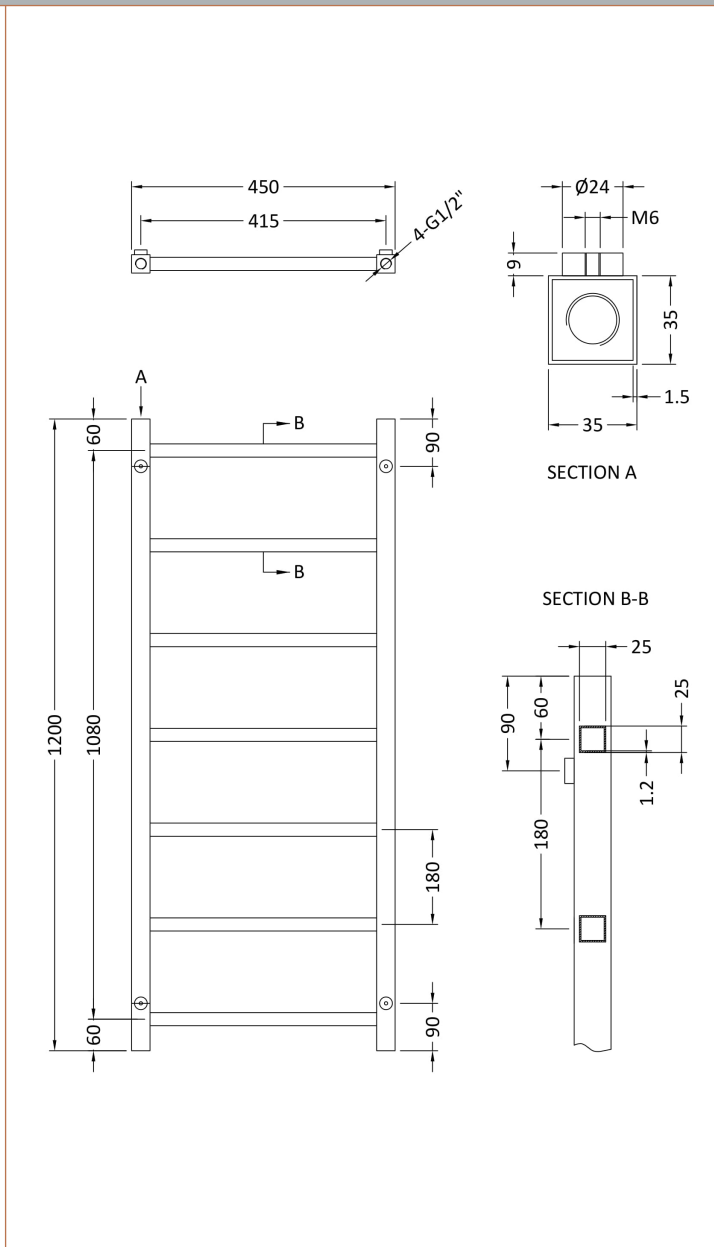

Sales Code: HL375

Description: Eton Radiator 1200mmx450mm

Product Dimensions

Height (mm):	1200
Width (mm):	450
Depth (mm):	44
Length (mm):	
Nett Weight (kg):	6.3

Packaging Dimensions

Height (mm):	60
Width (mm):	475
Length (mm):	1230
Gross Weight (kg):	8.2

Packaging Data

Box Colour:	White Cardboard Shrinkwrapped
Box Qty:	1
Label Size:	100 x 50
Label Colour:	White Label
Label Qty:	2

Outer Box Dimensions (If Applicable)

Height (mm):	
Width (mm):	
Length (mm):	
Gross Weight (kg):	
Barcode:	5055369003280

Product Details

Country of Origin:	China
Fitting Instruction:	No
Certification:	CE & UKCA: No RoHS: N/A WEEE: N/A
Colour/Finish:	Chrome
RAL No:	N/A
Product Material:	Steel
Heat Element Wattage:	Not Applicable
Heating Element Wattage Compatible:	N/A
BTU Outputs:	30°C / 362 50°C / 690 60°C / 874
Thermal Outputs: (Watts)	30°C / 106 50°C / 202 60°C / 255
Pipe Centres - If Vertical:	410mm
Pipe Centres - If Horizontal:	N/A
Max Projection:	190mm
Tube Diameter:	N/A
Packaging Volume (L):	40
Wall to Centre of Tappings:	N/A
Floor to Centre of Tappings:	85
Dual Fuel:	N/A
IP Rating:	