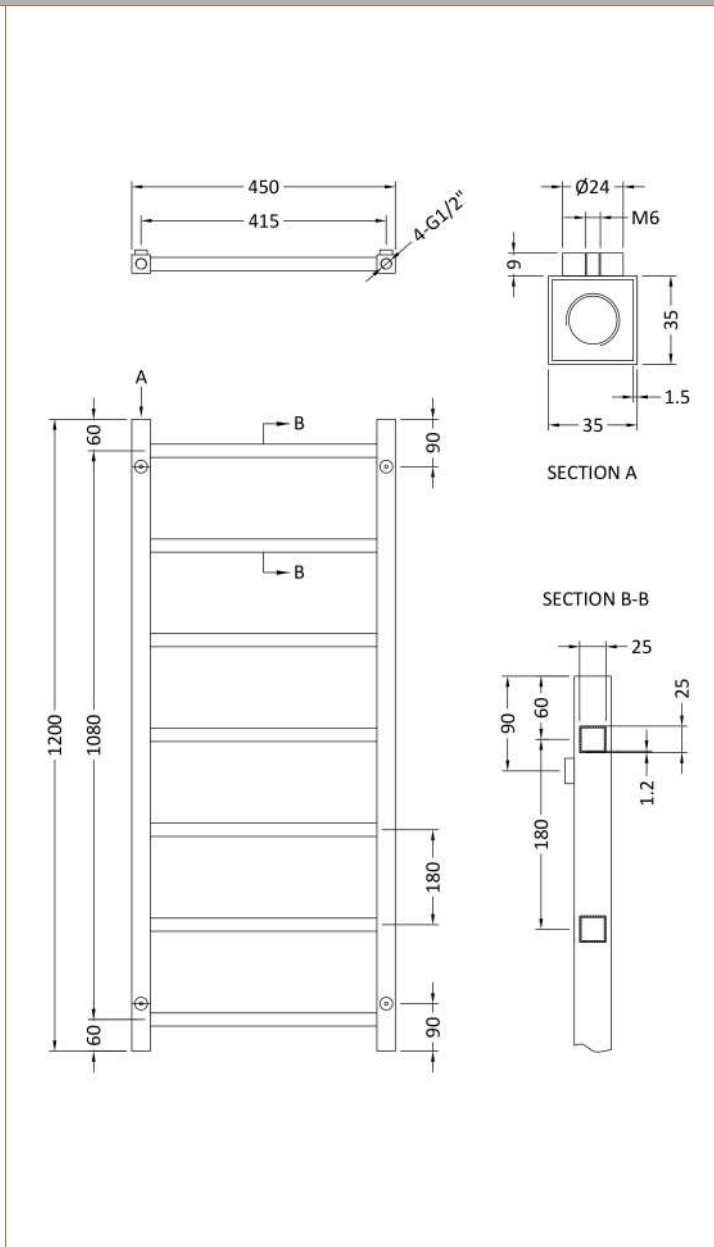

### Product Dimensions

Height (mm):	1200
Width (mm):	450
Depth (mm):	44
Length (mm):	
Nett Weight (kg):	6.3

### Packaging Dimensions

Height (mm):	60
Width (mm):	475
Length (mm):	1230
Gross Weight (kg):	8.2

### Packaging Data

Box Colour:	White Cardboard Shrinkwrapped
Box Qty:	1
Label Size:	100 x 50
Label Colour:	White Label
Label Qty:	2

### Outer Box Dimensions (If Applicable)

Height (mm):	
Width (mm):	
Length (mm):	
Gross Weight (kg):	
Barcode:	5055369003280