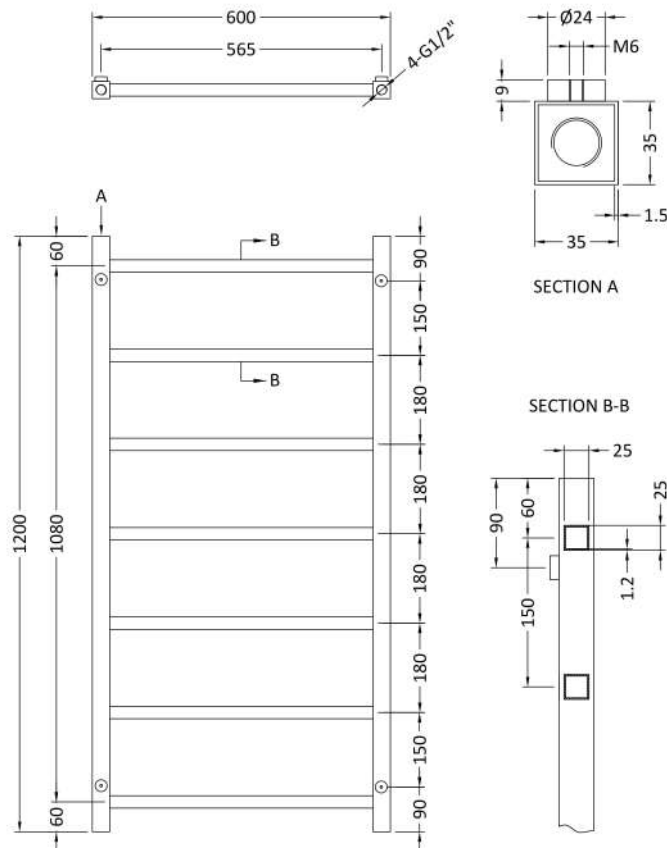

Sales Code: HL376

Description: Eton Radiator 1200mmx600mm

Product Dimensions

Height (mm):	1200
Width (mm):	600
Depth (mm):	44
Length (mm):	
Nett Weight (kg):	7.24

Packaging Dimensions

Height (mm):	60
Width (mm):	625
Length (mm):	1230
Gross Weight (kg):	9.6

Packaging Data

Box Colour:	White Cardboard Shrinkwrapped
Box Qty:	1
Label Size:	100 x 50
Label Colour:	White Label
Label Qty:	2

Outer Box Dimensions (If Applicable)

Height (mm):	
Width (mm):	
Length (mm):	
Gross Weight (kg):	
Barcode:	5055369003297

Product Details

Country of Origin:	China		
Fitting Instruction:	No		
Certification:	CE & UKCA: No	RoHS: N/A	WEEE: N/A
Colour/Finish:	Chrome		
RAL No:	N/A		
Product Material:	Steel		
Heat Element Wattage:	Not Applicable		
Heating Element Wattage Compatible:	N/A		
BTU Outputs:	30°C / 451	50°C / 864	60°C / 1094
Thermal Outputs: (Watts)	30°C / 132	50°C / 253	60°C / 319
Pipe Centres - If Vertical:	444mm		
Pipe Centres - If Horizontal:	N/A		
Max Projection:	110mm		
Tube Diameter:	N/A		
Packaging Volume (L):	53		
Wall to Centre of Tappings:	N/A		
Floor to Centre of Tappings:	85		
Dual Fuel:	N/A		
IP Rating:			