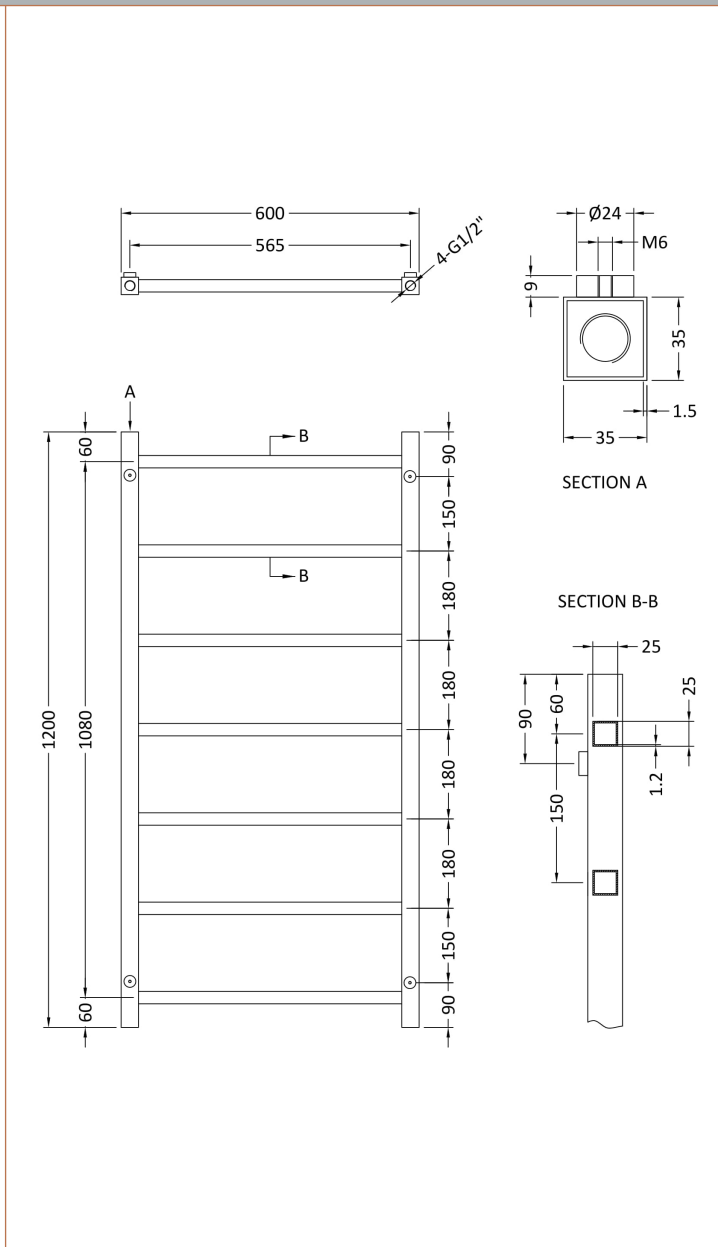

### Product Dimensions

Height (mm):	1200
Width (mm):	600
Depth (mm):	44
Length (mm):	
Nett Weight (kg):	7.24

### Packaging Dimensions

Height (mm):	60
Width (mm):	625
Length (mm):	1230
Gross Weight (kg):	9.6

### Packaging Data

Box Colour:	White Cardboard Shrinkwrapped
Box Qty:	1
Label Size:	100 x 50
Label Colour:	White Label
Label Qty:	2

### Outer Box Dimensions (If Applicable)

Height (mm):	
Width (mm):	
Length (mm):	
Gross Weight (kg):	
Barcode:	5055369003297