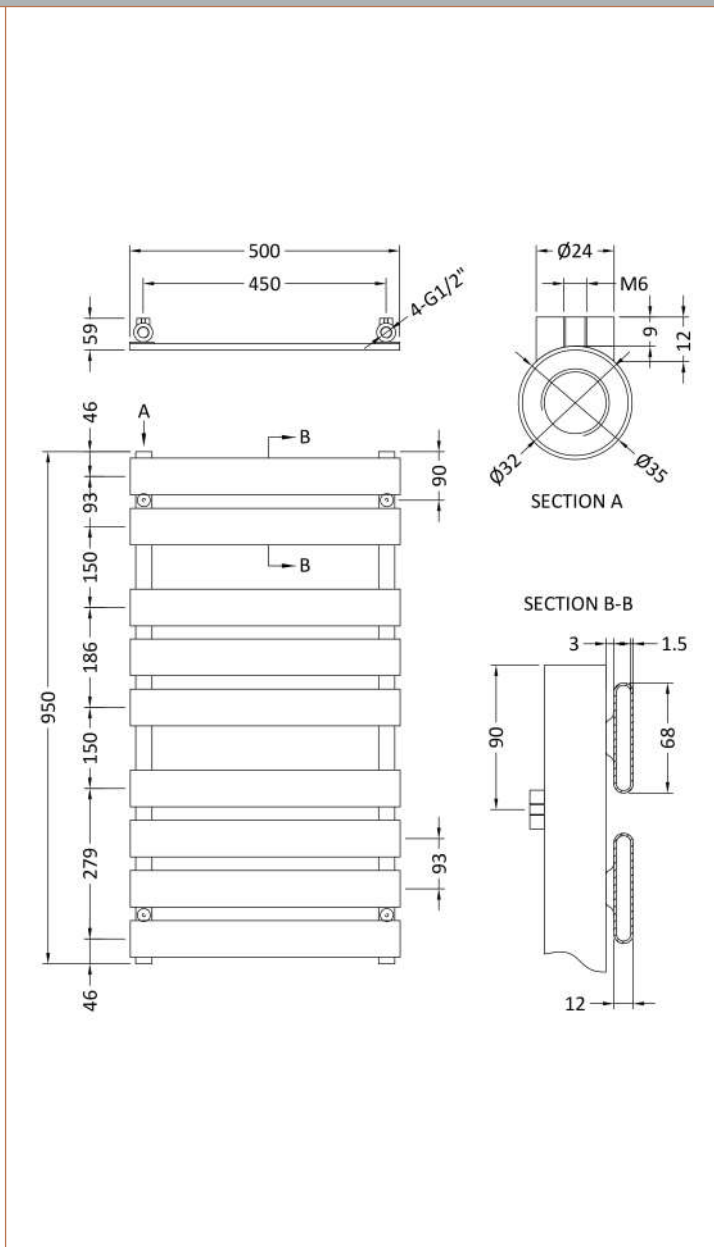

Sales Code: HL382

Description: Piazza (9 Bar) Towel Rail 950mmx500mm

Product Dimensions

| | |
|-------------------|-------|
| Height (mm): | 950 |
| Width (mm): | 500 |
| Depth (mm): | 59 |
| Length (mm): | |
| Nett Weight (kg): | 13.56 |

Packaging Dimensions

| | |
|--------------------|------|
| Height (mm): | 67 |
| Width (mm): | 500 |
| Length (mm): | 950 |
| Gross Weight (kg): | 15.5 |

Packaging Data

| | |
|---------------|-------------------------------|
| Box Colour: | White Cardboard Shrinkwrapped |
| Box Qty: | 1 |
| Label Size: | 100 x 50 |
| Label Colour: | White Label |
| Label Qty: | 2 |

Outer Box Dimensions (If Applicable)

| | |
|--------------------|---------------|
| Height (mm): | |
| Width (mm): | |
| Length (mm): | |
| Gross Weight (kg): | |
| Barcode: | 5055146168485 |

Product Details

| | |
|-------------------------------------|---|
| Country of Origin: | China |
| Fitting Instruction: | No |
| Certification: | CE & UKCA: No RoHS: N/A WEEE: N/A |
| Colour/Finish: | Chrome |
| RAL No: | N/A |
| Product Material: | Steel |
| Heat Element Wattage: | Not Applicable |
| Heating Element Wattage Compatible: | N/A |
| BTU Outputs: | 30°C / 471 50°C / 915 60°C / 1159 |
| Thermal Outputs: (Watts) | 30°C / 138 50°C / 268 60°C / 339 |
| Pipe Centres - If Vertical: | 450mm |
| Pipe Centres - If Horizontal: | N/A |
| Max Projection: | 130mm |
| Tube Diameter: | N/A |
| Packaging Volume (L): | 47 |
| Wall to Centre of Tappings: | N/A |
| Floor to Centre of Tappings: | 78 |
| Dual Fuel: | N/A |
| IP Rating: | |