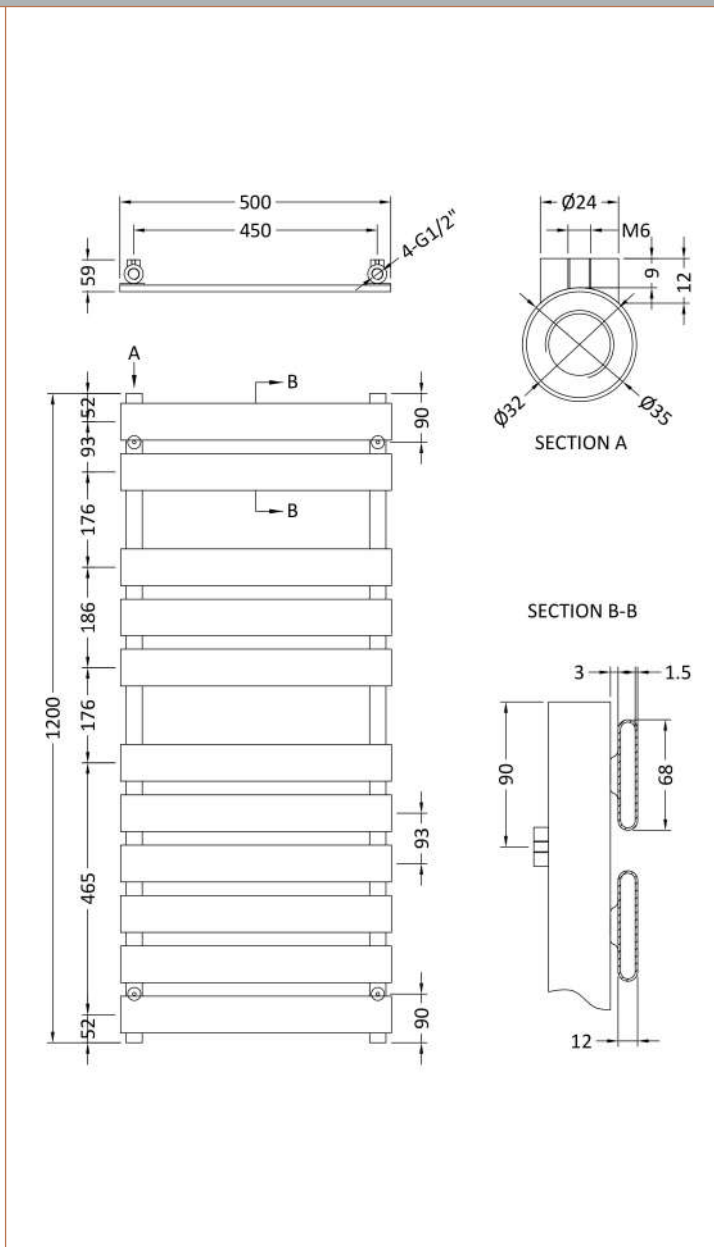

Sales Code: HL396

Description: Piazza (11 Bar) Towel Rail 1200mmx500mm

Product Dimensions

Height (mm):	1200
Width (mm):	500
Depth (mm):	59
Length (mm):	
Nett Weight (kg):	12.46

Packaging Dimensions

Height (mm):	67
Width (mm):	500
Length (mm):	1200
Gross Weight (kg):	14.46

Packaging Data

Box Colour:	White Cardboard Shrinkwrapped
Box Qty:	1
Label Size:	100 x 50
Label Colour:	White Label
Label Qty:	2

Outer Box Dimensions (If Applicable)

Height (mm):	
Width (mm):	
Length (mm):	
Gross Weight (kg):	
Barcode:	5055369021260

Product Details

Country of Origin:	China		
Fitting Instruction:	No		
Certification:	CE & UKCA: No	RoHS: N/A	WEEE: N/A
Colour/Finish:	Chrome		
RAL No:	N/A		
Product Material:	Steel		
Heat Element Wattage:	Not Applicable		
Heating Element Wattage Compatible:	N/A		
BTU Outputs:	30°C / 550	50°C / 1058	60°C / 1340
Thermal Outputs: (Watts)	30°C / 161	50°C / 310	60°C / 391
Pipe Centres - If Vertical:	450mm		
Pipe Centres - If Horizontal:	N/A		
Max Projection:	125mm		
Tube Diameter:	N/A		
Packaging Volume (L):	59		
Wall to Centre of Tappings:	N/A		
Floor to Centre of Tappings:	78		
Dual Fuel:	N/A		
IP Rating:			