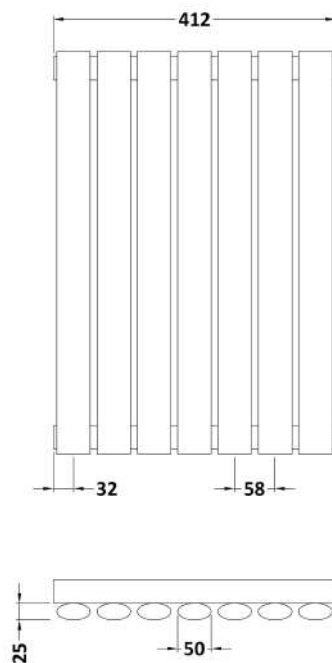

Sales Code: HLA37

Description: Revive Horizontal Single Panel 600X412

Product Dimensions

Height (mm):	600
Width (mm):	412
Depth (mm):	55
Length (mm):	
Nett Weight (kg):	9.5

Packaging Dimensions

Height (mm):	660
Width (mm):	480
Length (mm):	90
Gross Weight (kg):	10

Packaging Data

Box Colour:	White Cardboard Shrinkwrapped
Box Qty:	1
Label Size:	100 x 50
Label Colour:	White Label
Label Qty:	2

Outer Box Dimensions (If Applicable)

Height (mm):	
Width (mm):	
Length (mm):	
Gross Weight (kg):	
Barcode:	5056211885085

Product Details

Country of Origin:	China		
Fitting Instruction:	No		
Certification:	CE & UKCA: Yes	RoHS: N/A	WEEE: N/A
Colour/Finish:	Anthracite		
RAL No:	7016		
Product Material:	Steel		
Heat Element Wattage:	Not Applicable		
Heating Element Wattage Compatible:	N/A		
BTU Outputs:	30°C / 534	50°C / 1034	60°C / 1309
Thermal Outputs: (Watts)	30°C / 157	50°C / 303	60°C / 384
Pipe Centres - If Vertical:			
Pipe Centres - If Horizontal:	502		
Max Projection:	110mm		
Tube Diameter:			
Packaging Volume (L):			
Wall to Centre of Tappings:	N/A		
Floor to Centre of Tappings:	51		
Dual Fuel:	N/A		
IP Rating:			