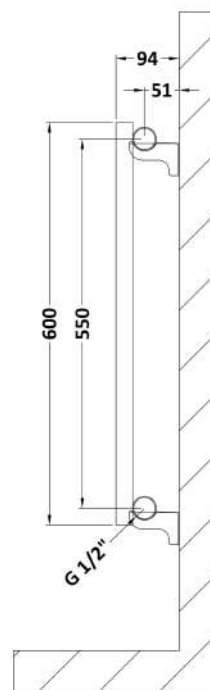

Sales Code: HLA37

Description: Revive Horizontal Single Panel 600X412

Product Dimensions

Height (mm):	600
Width (mm):	412
Depth (mm):	55
Length (mm):	
Nett Weight (kg):	9.5

Packaging Dimensions

Height (mm):	660
Width (mm):	480
Length (mm):	90
Gross Weight (kg):	10

Packaging Data

Box Colour:	White Cardboard Shrinkwrapped
Box Qty:	1
Label Size:	100 x 50
Label Colour:	White Label
Label Qty:	2

Outer Box Dimensions (If Applicable)

Height (mm):	
Width (mm):	
Length (mm):	
Gross Weight (kg):	
Barcode:	5056211885085

Product Details

Country of Origin:	China		
Fitting Instruction:	No		
Certification:	CE & UKCA: Yes	RoHS: N/A	WEEE: N/A
Colour/Finish:	Anthracite		
RAL No:	7016		
Product Material:	Steel		
Heat Element Wattage:	Not Applicable		
Heating Element Wattage Compatible:	N/A		
BTU Outputs:	30°C / 534	50°C / 1034	60°C / 1309
Thermal Outputs: (Watts)	30°C / 157	50°C / 303	60°C / 384
Pipe Centres - If Vertical:			
Pipe Centres - If Horizontal:	502		
Max Projection:	110mm		
Tube Diameter:			
Packaging Volume (L):			
Wall to Centre of Tappings:	N/A		
Floor to Centre of Tappings:	51		
Dual Fuel:	N/A		
IP Rating:			