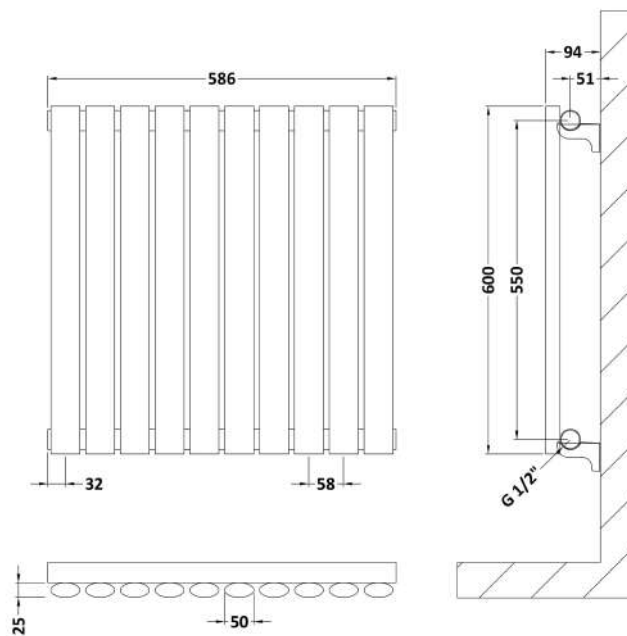

Sales Code: HLA38

Description: Revive Horizontal Single Panel 600X586

Product Dimensions

Height (mm):	600
Width (mm):	586
Depth (mm):	55
Length (mm):	
Nett Weight (kg):	13.1

Packaging Dimensions

Height (mm):	660
Width (mm):	650
Length (mm):	90
Gross Weight (kg):	13.6

Packaging Data

Box Colour:	White Cardboard Shrinkwrapped
Box Qty:	1
Label Size:	100 x 50
Label Colour:	White Label
Label Qty:	2

Outer Box Dimensions (If Applicable)

Height (mm):	
Width (mm):	
Length (mm):	
Gross Weight (kg):	
Barcode:	5056211885108

Product Details

Country of Origin:	China		
Fitting Instruction:	No		
Certification:	CE & UKCA: Yes	RoHS: N/A	WEEE: N/A
Colour/Finish:	Anthracite		
RAL No:	7016		
Product Material:	Steel		
Heat Element Wattage:	Not Applicable		
Heating Element Wattage Compatible:	N/A		
BTU Outputs:	30°C / 764	50°C / 1477	60°C / 1871
Thermal Outputs: (Watts)	30°C / 224	50°C / 433	60°C / 548
Pipe Centres - If Vertical:			
Pipe Centres - If Horizontal:	676		
Max Projection:	110mm		
Tube Diameter:			
Packaging Volume (L):			
Wall to Centre of Tappings:	N/A		
Floor to Centre of Tappings:	51		
Dual Fuel:	N/A		
IP Rating:			