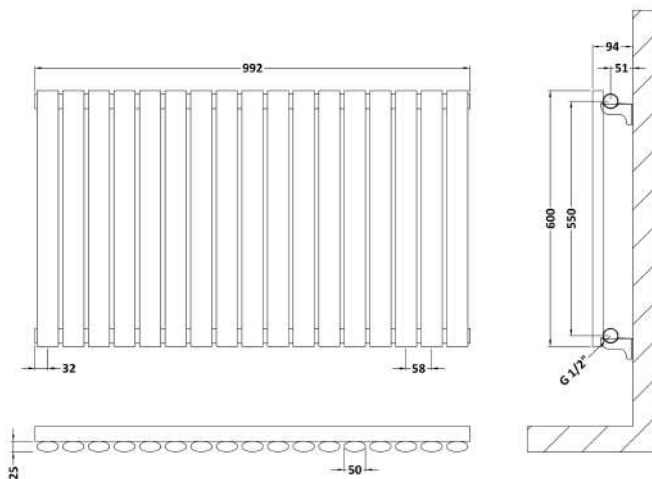

**Sales Code:** HLA39

**Description:** Revive Horizontal Single Panel 600X992

**Product Dimensions**

Height (mm):	600
Width (mm):	992
Depth (mm):	55
Length (mm):	
Nett Weight (kg):	21

**Packaging Dimensions**

Height (mm):	660
Width (mm):	1063
Length (mm):	90
Gross Weight (kg):	21.5

**Packaging Data**

Box Colour:	White Cardboard Shrinkwrapped
Box Qty:	1
Label Size:	100 x 50
Label Colour:	White Label
Label Qty:	2

**Outer Box Dimensions (If Applicable)**

Height (mm):	
Width (mm):	
Length (mm):	
Gross Weight (kg):	
Barcode:	5056211885122

**Product Details**

Country of Origin:	China		
Fitting Instruction:	No		
Certification:	CE & UKCA: Yes	RoHS: N/A	WEEE: N/A
Colour/Finish:	Anthracite		
RAL No:	7016		
Product Material:	Steel		
Heat Element Wattage:	Not Applicable		
Heating Element Wattage Compatible:	N/A		
BTU Outputs:	30°C / 1298	50°C / 2511	60°C / 3180
Thermal Outputs: (Watts)	30°C / 380	50°C / 736	60°C / 932
Pipe Centres - If Vertical:			
Pipe Centres - If Horizontal:	1082		
Max Projection:	110mm		
Tube Diameter:			
Packaging Volume (L):			
Wall to Centre of Tappings:	N/A		
Floor to Centre of Tappings:	51		
Dual Fuel:	N/A		
IP Rating:			