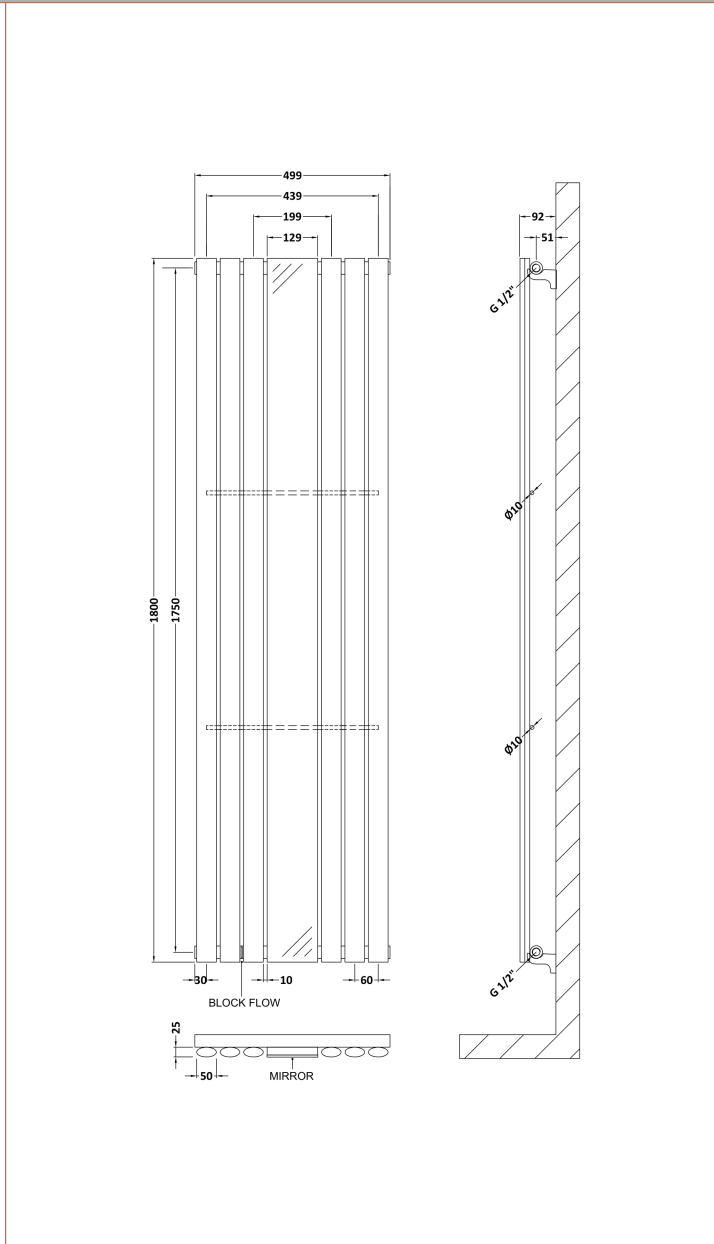

Sales Code: HLA78

Description: Revive Single Panel Rad Mirror 1800X499

Product Dimensions

Height (mm):	1800
Width (mm):	499
Depth (mm):	60
Length (mm):	
Nett Weight (kg):	21.04

Packaging Dimensions

Height (mm):	105
Width (mm):	565
Length (mm):	1915
Gross Weight (kg):	24

Packaging Data

Box Colour:	White Cardboard Shrinkwrapped
Box Qty:	1
Label Size:	100 x 50
Label Colour:	White Label
Label Qty:	2

Outer Box Dimensions (If Applicable)

Height (mm):	
Width (mm):	
Length (mm):	
Gross Weight (kg):	
Barcode:	5055369004225

Product Details

Country of Origin:	China
Fitting Instruction:	No
Certification:	CE: No RoHS: N/A WEEE: N/A
Colour/Finish:	Anthracite
RAL No:	7016
Product Material:	Steel
Heat Element Wattage:	Not Applicable
Heating Element Wattage Compatible:	N/A
BTU Outputs:	30°C / 1195 50°C / 2566 60°C / 3251
Thermal Outputs: (Watts)	30°C / 350 50°C / 752 60°C / 987
Pipe Centres - If Vertical:	589mm
Pipe Centres - If Horizontal:	N/A
Max Projection:	90mm
Tube Diameter:	N/A
Packaging Volume (L):	123
Wall to Centre of Tappings:	N/A
Floor to Centre of Tappings:	65
Dual Fuel:	N/A
IP Rating:	