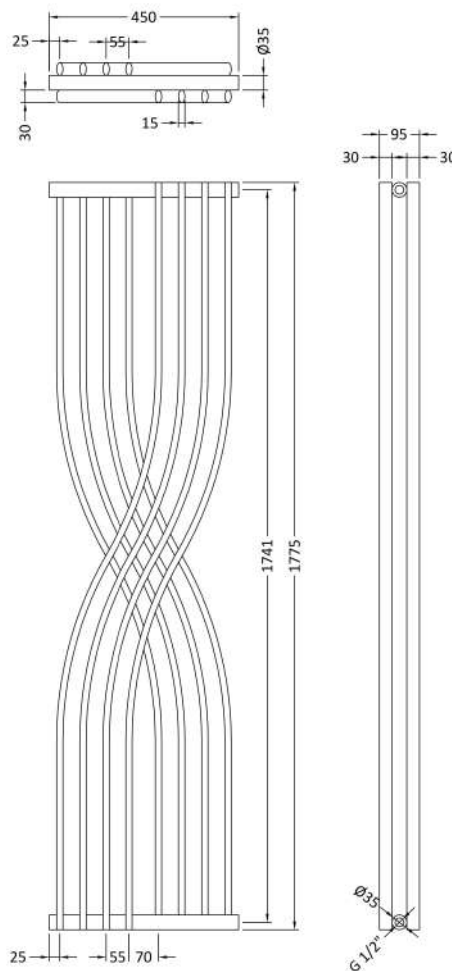

### Product Dimensions

Height (mm):	1775
Width (mm):	450
Depth (mm):	95
Length (mm):	
Nett Weight (kg):	12.82

### Packaging Dimensions

Height (mm):	115
Width (mm):	520
Length (mm):	1850
Gross Weight (kg):	15

### Outer Box Dimensions (If Applicable)

Height (mm):	
Width (mm):	
Length (mm):	
Gross Weight (kg):	
Barcode:	5055369008551

### Product Details

Country of Origin:	China
Fitting Instruction:	No
Certification:	CE & UKCA: No    RoHS: N/A    WEEE: N/A
Colour/Finish:	Anthracite
RAL No:	7016
Product Material:	Steel
Heat Element Wattage:	Not Applicable
Heating Element Wattage Compatible:	N/A
BTU Outputs:	30°C / 946    50°C / 2020    60°C / 2559
Thermal Outputs: (Watts)	30°C / 277    50°C / 592    60°C / 776
Pipe Centres - If Vertical:	540mm
Pipe Centres - If Horizontal:	N/A
Max Projection:	
Tube Diameter:	N/A
Packaging Volume (L):	118.4
Wall to Centre of Tappings:	N/A
Floor to Centre of Tappings:	60
Dual Fuel:	N/A
IP Rating:	