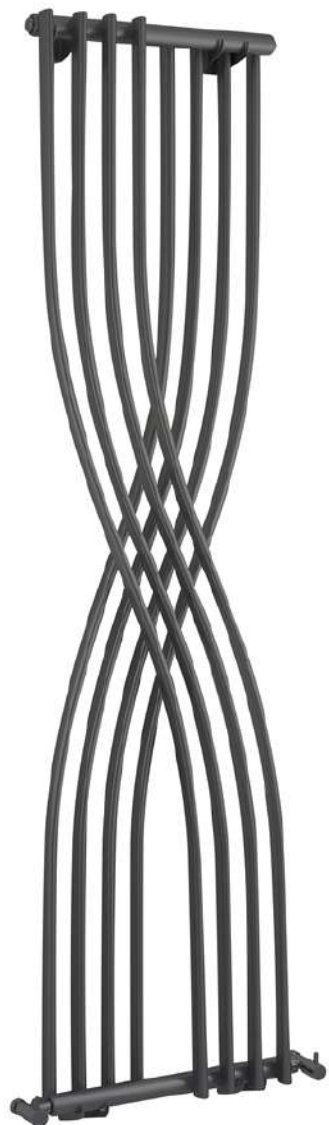

Sales Code: HLA94

Description: Xcite Designer Radiator 1775mmx450mm

### Product Dimensions

Height (mm):	1775
Width (mm):	450
Depth (mm):	95
Length (mm):	
Nett Weight (kg):	12.82

### Packaging Dimensions

Height (mm):	115
Width (mm):	520
Length (mm):	1850
Gross Weight (kg):	15