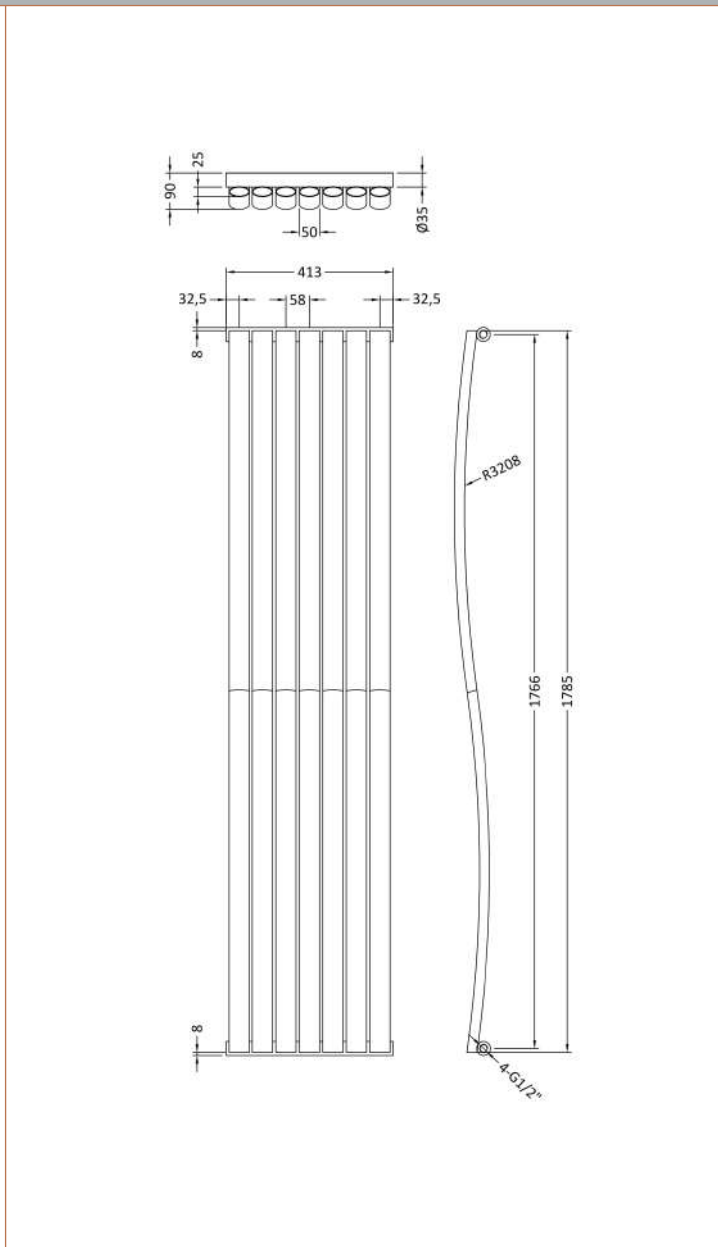

Sales Code: HLA95

Description: Revive Wave Radiator 1785mmx413mm

Product Dimensions

Height (mm):	1785
Width (mm):	413
Depth (mm):	110
Length (mm):	
Nett Weight (kg):	24.58

Packaging Dimensions

Height (mm):	130
Width (mm):	475
Length (mm):	1880
Gross Weight (kg):	24.58

Packaging Data

Box Colour:	White Cardboard Shrinkwrapped
Box Qty:	1
Label Size:	100 x 50
Label Colour:	White Label
Label Qty:	2

Outer Box Dimensions (If Applicable)

Height (mm):	
Width (mm):	
Length (mm):	
Gross Weight (kg):	
Barcode:	5055369008575

Product Details

Country of Origin:	China
Fitting Instruction:	No
Certification:	CE & UKCA: No RoHS: N/A WEEE: N/A
Colour/Finish:	Anthracite
RAL No:	7016
Product Material:	Steel
Heat Element Wattage:	Not Applicable
Heating Element Wattage Compatible:	N/A
BTU Outputs:	30°C / 1345 50°C / 2164 60°C / 2741
Thermal Outputs: (Watts)	30°C / 394 50°C / 634 60°C / 752
Pipe Centres - If Vertical:	503mm
Pipe Centres - If Horizontal:	N/A
Max Projection:	90mm
Tube Diameter:	N/A
Packaging Volume (L):	116.1
Wall to Centre of Tappings:	N/A
Floor to Centre of Tappings:	65
Dual Fuel:	N/A
IP Rating:	