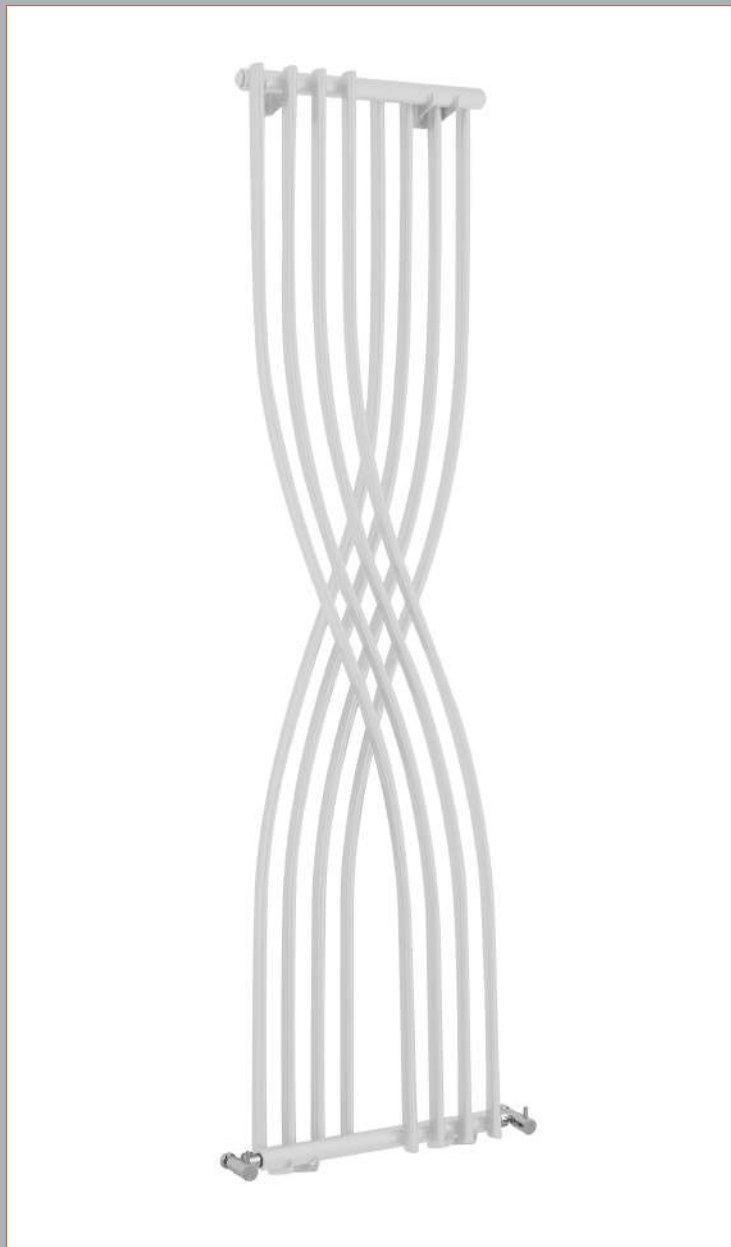

Sales Code: HLW94

Description: Xcite Designer Radiator 1775X450

Product Dimensions	
Height (mm):	1775
Width (mm):	450
Depth (mm):	95
Length (mm):	
Nett Weight (kg):	15.36
Packaging Dimensions	
Height (mm):	1880
Width (mm):	525
Length (mm):	0
Gross Weight (kg):	15.86
Packaging Data	
Box Colour:	White Cardboard Shrinkwrapped
Box Qty:	1
Label Size:	100 x 50
Label Colour:	White Label
Label Qty:	2
Outer Box Dimensions (If Applicable)	
Height (mm):	
Width (mm):	
Length (mm):	
Gross Weight (kg):	
Barcode:	5056211886112
Product Details	
Country of Origin:	China
Fitting Instruction:	No
Certification:	CE & UKCA: Yes    RoHS: N/A    WEEE: N/A
Colour/Finish:	High Gloss White
RAL No:	9016
Product Material:	Steel
Heat Element Wattage:	Not Applicable
Heating Element Wattage Compatible:	N/A
BTU Outputs:	30°C / 946    50°C / 2020    60°C / 2559
Thermal Outputs: (Watts)	30°C / 277    50°C / 592    60°C / 599
Pipe Centres - If Vertical:	
Pipe Centres - If Horizontal:	540
Max Projection:	110mm
Tube Diameter:	
Packaging Volume (L):	
Wall to Centre of Tappings:	N/A
Floor to Centre of Tappings:	51
Dual Fuel:	N/A
IP Rating:	