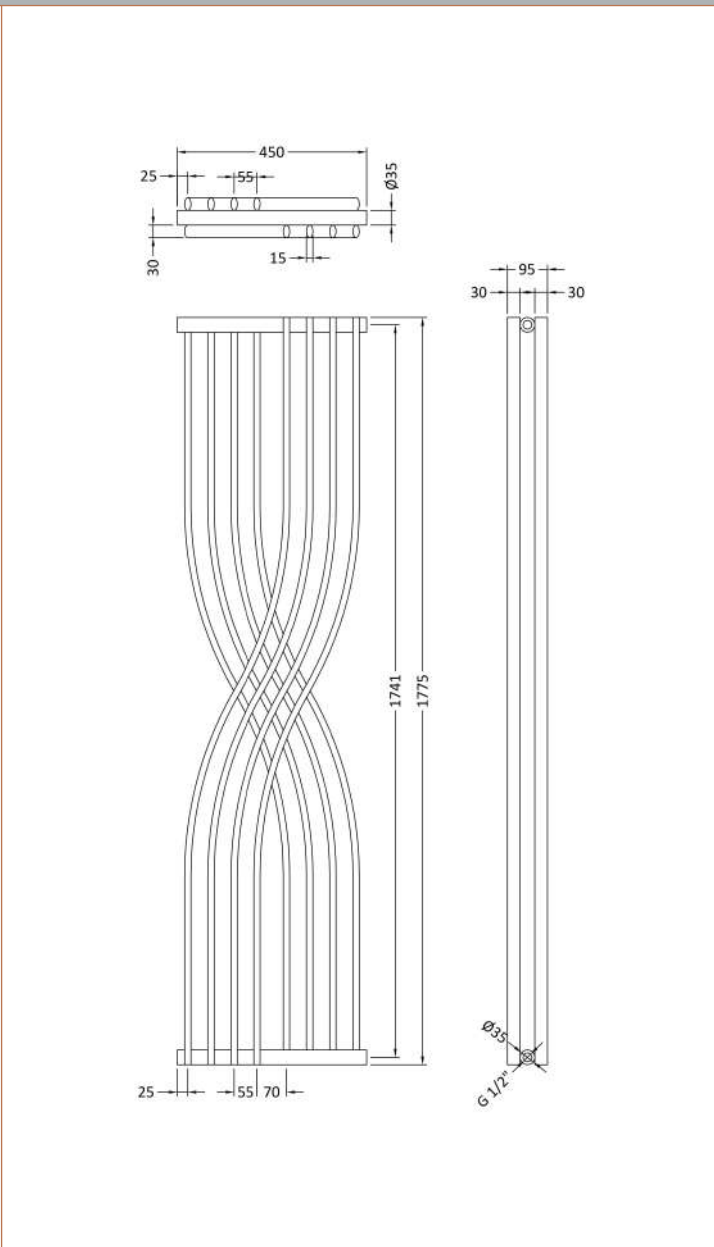

Sales Code: HLW94

Description: Xcite Designer Radiator 1775X450

Product Dimensions	
Height (mm):	1775
Width (mm):	450
Depth (mm):	95
Length (mm):	
Nett Weight (kg):	15.36
Packaging Dimensions	
Height (mm):	1880
Width (mm):	525
Length (mm):	0
Gross Weight (kg):	15.86
Packaging Data	
Box Colour:	White Cardboard Shrinkwrapped
Box Qty:	1
Label Size:	100 x 50
Label Colour:	White Label
Label Qty:	2
Outer Box Dimensions (If Applicable)	
Height (mm):	
Width (mm):	
Length (mm):	
Gross Weight (kg):	
Barcode:	5056211886112
Product Details	
Country of Origin:	China
Fitting Instruction:	No
Certification:	CE & UKCA: Yes    RoHS: N/A    WEEE: N/A
Colour/Finish:	High Gloss White
RAL No:	9016
Product Material:	Steel
Heat Element Wattage:	Not Applicable
Heating Element Wattage Compatible:	N/A
BTU Outputs:	30°C / 946    50°C / 2020    60°C / 2559
Thermal Outputs: (Watts)	30°C / 277    50°C / 592    60°C / 599
Pipe Centres - If Vertical:	
Pipe Centres - If Horizontal:	540
Max Projection:	110mm
Tube Diameter:	
Packaging Volume (L):	
Wall to Centre of Tappings:	N/A
Floor to Centre of Tappings:	51
Dual Fuel:	N/A
IP Rating:	