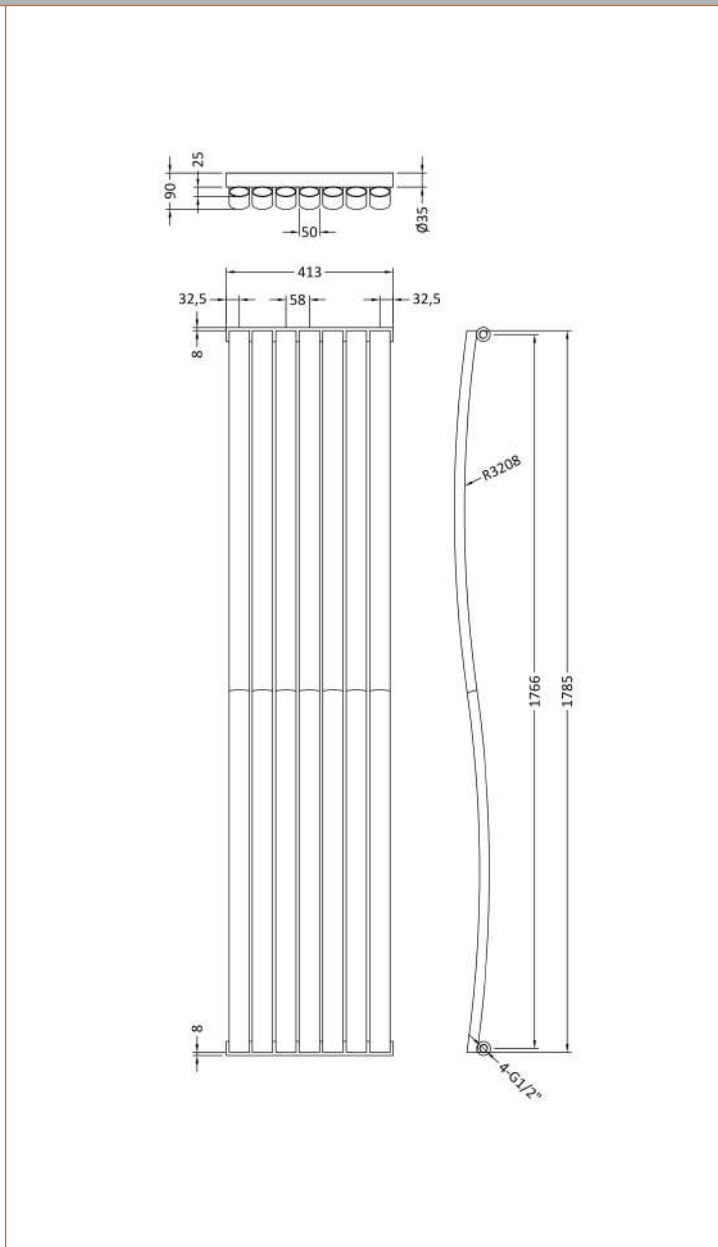

Sales Code: HLW95

Description: Revive Wave Designer Radiator 1785X413

Product Dimensions

Height (mm):	1785
Width (mm):	413
Depth (mm):	90
Length (mm):	
Nett Weight (kg):	24.08

Packaging Dimensions

Height (mm):	1880
Width (mm):	475
Length (mm):	130
Gross Weight (kg):	24.58

Packaging Data

Box Colour:	White Cardboard Shrinkwrapped
Box Qty:	1
Label Size:	100 x 50
Label Colour:	White Label
Label Qty:	2

Outer Box Dimensions (If Applicable)

Height (mm):	
Width (mm):	
Length (mm):	
Gross Weight (kg):	
Barcode:	5056211886105

Product Details

Country of Origin:	China
Fitting Instruction:	No
Certification:	CE & UKCA: Yes RoHS: N/A WEEE: N/A
Colour/Finish:	High Gloss White
RAL No:	9016
Product Material:	Steel
Heat Element Wattage:	Not Applicable
Heating Element Wattage Compatible:	N/A
BTU Outputs:	30°C / 1345 50°C / 2164 60°C / 2741
Thermal Outputs: (Watts)	30°C / 394 50°C / 634 60°C / 752
Pipe Centres - If Vertical:	
Pipe Centres - If Horizontal:	503
Max Projection:	205mm
Tube Diameter:	
Packaging Volume (L):	
Wall to Centre of Tappings:	N/A
Floor to Centre of Tappings:	51
Dual Fuel:	N/A
IP Rating:	