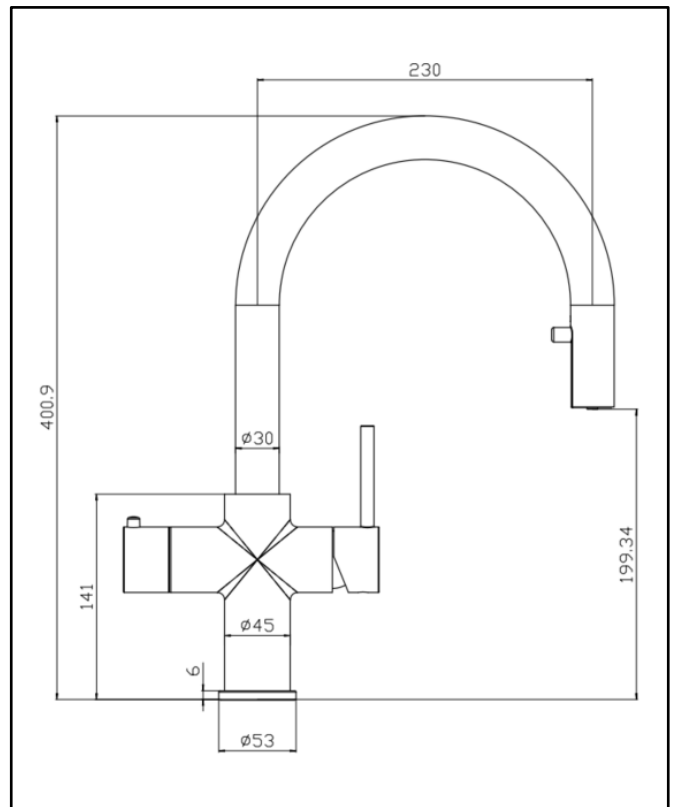

## 4 In 1 Boiling Water Tap Pull Out U Spout

Product Code: HOT007

**SCUDO**  
BEAUTIFUL BATHROOMS

0330 124 7290

[sales@scudo.co.uk](mailto:sales@scudo.co.uk) [www.scudo.co.uk](http://www.scudo.co.uk)

Scudo is the trading name of Harrison Bathrooms Ltd. Whilst we endeavor to ensure that the product information is accurate, we accept no liability for any information given. All images are for illustration purposes only. Product images and specification are subject to change. Measurements are in millimeters and are nominal.

Product Name	HOT007
Product Description	4 in 1 Boiling Water Tap Pull Out U Spout
<b>Product Transportation</b>	
Barcode	5060991254559
Country of origin	CH
Commodity code	84818090000
<b>Product Measurements</b>	
Product Weight (KG)	3.1
Product Width (mm)	See Line Drawing
Product Height (mm)	400
Product Depth (mm)	See Line Drawing
<b>Primary Packed Measurements</b>	
Packaged Weight	4.5
Packed Length	335
Packed Width	720
Packed Height	85

<b>General Information</b>	
Construction Material	Brass, Stainless Steel
Installation type	Deck Mounted
Colour / Finish	Chrome
<b>Tap / Shower Attributes</b>	
WRAS Approved	No
TMV Approved	No
Minimum Operating Pressure (bar)	0.5
Maximum Operating Pressure (bar)	5
Flexible Tails Included	Yes
Number of tap holes required	1
Handle Type	Lever
Swivel Spout	Yes
Inlet Connection	1/2" + Additional connections
Outlet Connection	N/a
Tap Hole Diameter (mm)	35
Tap Type description	Mono Mixer
Includes Waste	No
Valve / Cartridge Type	Single lever cartridges 35mm
Cartridge Spare code	See Spares Website
<b>Flow Rates</b>	
0.2bar (l/min)	N/a
0.5bar (l/min)	3.0
1bar (l/min)	4.8
2bar (l/min)	6.0
3bar (l/min)	6.0
Boiling water 3bar (l/min)	1.8

### Dimensions

(Measurements in mm)