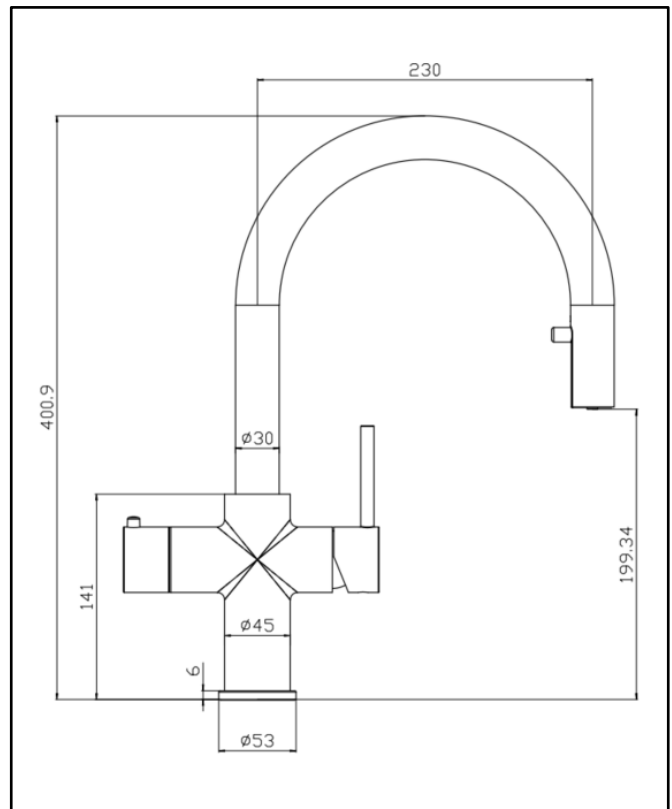

PRODUCT DATA SHEET

4 In 1 Boiling Water Tap Pull Out U Spout

Product Code: HOT008

SCUDO
BEAUTIFUL BATHROOMS

0330 124 7290

sales@scudo.co.uk www.scudo.co.uk

Scudo is the trading name of Harrison Bathrooms Ltd. Whilst we endeavor to ensure that the product information is accurate, we accept no liability for any information given. All images are for illustration purposes only. Product images and specification are subject to change. Measurements are in millimeters and are nominal.

Product Name	HOT008
Product Description	4 in 1 Boiling Water Tap Pull Out U Spout
Product Transportation	
Barcode	5060991254566
Country of origin	CH
Commodity code	84818090000
Product Measurements	
Product Weight (KG)	3.1
Product Width (mm)	See Line Drawing
Product Height (mm)	400
Product Depth (mm)	See Line Drawing
Primary Packed Measurements	
Packaged Weight	4.5
Packed Length	335
Packed Width	720
Packed Height	85

General Information	
Construction Material	Brass, Stainless Steel
Installation type	Deck Mounted
Colour / Finish	Black
Tap / Shower Attributes	
WRAS Approved	No
TMV Approved	No
Minimum Operating Pressure (bar)	0.5
Maximum Operating Pressure (bar)	5
Flexible Tails Included	Yes
Number of tap holes required	1
Handle Type	Lever
Swivel Spout	Yes
Inlet Connection	1/2" + Additional connections
Outlet Connection	N/a
Tap Hole Diameter (mm)	35
Tap Type description	Mono Mixer
Includes Waste	No
Valve / Cartridge Type	Single lever cartridges 35mm
Cartridge Spare code	See Spares Website
Flow Rates	
0.2bar (l/min)	N/a
0.5bar (l/min)	3.0
1bar (l/min)	4.8
2bar (l/min)	6.0
3bar (l/min)	6.0
Boiling water 3bar (l/min)	1.8