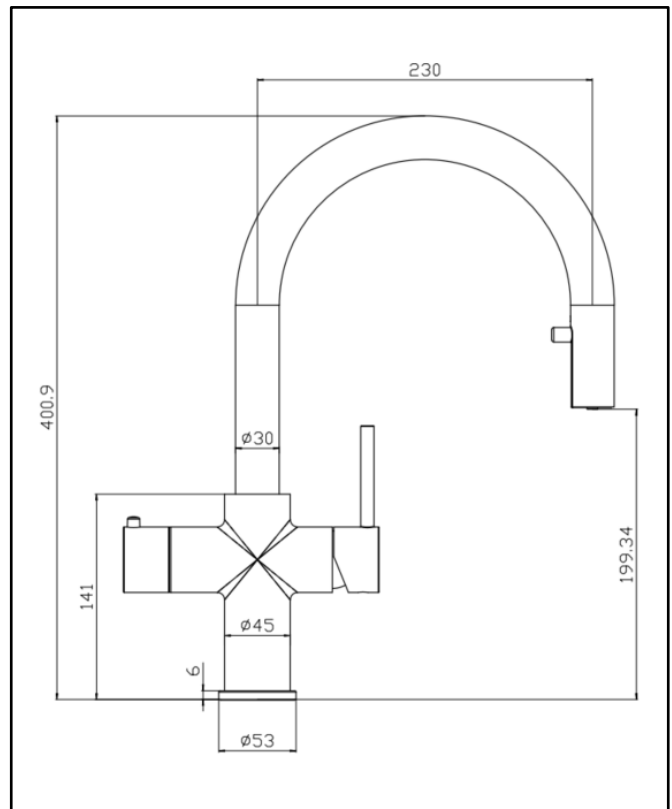

PRODUCT DATA SHEET

4 In 1 Boiling Water Tap Pull Out U Spout

Product Code: HOT009

SCUDO
BEAUTIFUL BATHROOMS

0330 124 7290

sales@scudo.co.uk www.scudo.co.uk

Scudo is the trading name of Harrison Bathrooms Ltd. Whilst we endeavor to ensure that the product information is accurate, we accept no liability for any information given. All images are for illustration purposes only. Product images and specification are subject to change. Measurements are in millimeters and are nominal.

Product Name	HOT009
Product Description	4 in 1 Boiling Water Tap Pull Out U Spout
Product Transportation	
Barcode	5060991254573
Country of origin	CH
Commodity code	84818090000
Product Measurements	
Product Weight (KG)	3.1
Product Width (mm)	See Line Drawing
Product Height (mm)	400
Product Depth (mm)	See Line Drawing
Primary Packed Measurements	
Packaged Weight	4.5
Packed Length	335
Packed Width	720
Packed Height	85

General Information	
Construction Material	Brass, Stainless Steel
Installation type	Deck Mounted
Colour / Finish	Brushed Brass
Tap / Shower Attributes	
WRAS Approved	No
TMV Approved	No
Minimum Operating Pressure (bar)	0.5
Maximum Operating Pressure (bar)	5
Flexible Tails Included	Yes
Number of tap holes required	1
Handle Type	Lever
Swivel Spout	Yes
Inlet Connection	1/2" + Additional connections
Outlet Connection	N/a
Tap Hole Diameter (mm)	35
Tap Type description	Mono Mixer
Includes Waste	No
Valve / Cartridge Type	Single lever cartridges 35mm
Cartridge Spare code	See Spares Website
Flow Rates	
0.2bar (l/min)	N/a
0.5bar (l/min)	3.0
1bar (l/min)	4.8
2bar (l/min)	6.0
3bar (l/min)	6.0
Boiling water 3bar (l/min)	1.8