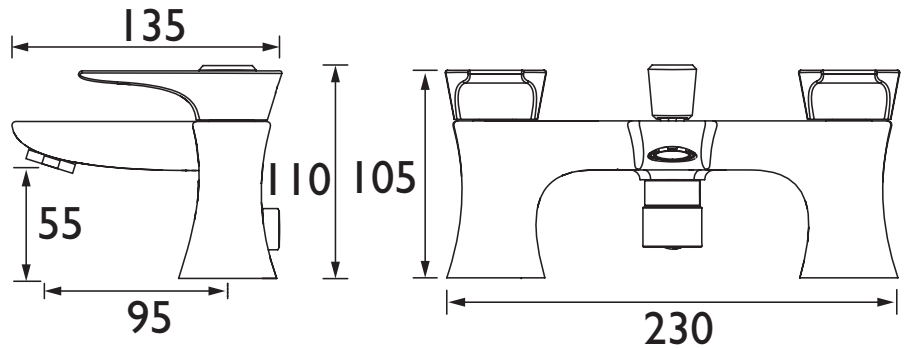

HOU BSM C

HOURLASS Tap Range

Hourglass Bath Shower Mixer
Chrome

Features:

- Long life and easy to use 1/4 turn ceramic disc valves
- Metal back nuts for added durability
- Includes 1.75m hose, rub-clean anti-limescale handset and wall bracket
- Chrome plated to BS EN 248

Product Certifications:

WRAS Certificate No: 2107076
WRAS Expiry Date: 31/07/2026

For more products, visit our website:
<http://www.bristan.com>

Specification

Product Type:	Bathroom Taps
Main Construction Material:	Brass
Mount Type:	Deck
Handle Type:	Lever
Connection Inlet:	3/4" BSP
Connection Outlet:	G1/2"
Number of Tap Holes:	2
Valve/Cartridge Type:	3/4" Ceramic Disc Valve
Plumbing System Requirements:	Suitable for all plumbing systems
Minimum Dynamic Pressure (bar):	0.2 bar
Maximum Dynamic Pressure (bar):	5.0 bar
Maximum Hot Water Temperature °C:	65°C
Maximum Static Pressure (bar):	10 bar
Flow Type:	Single
Isolation Included:	No

Dimensions (measurements in mm)

Flow Rates (l/min)

System Pressure (bar)	0.2	0.5	1	2	3	5
Through Bath Filler (mixed)	23.2	36.7	51.8	73.3	89.8	115.9
Through Handset (mixed)	6.3	9.9	14	19.8	24.3	31.4

TECHNICAL DATA SHEET