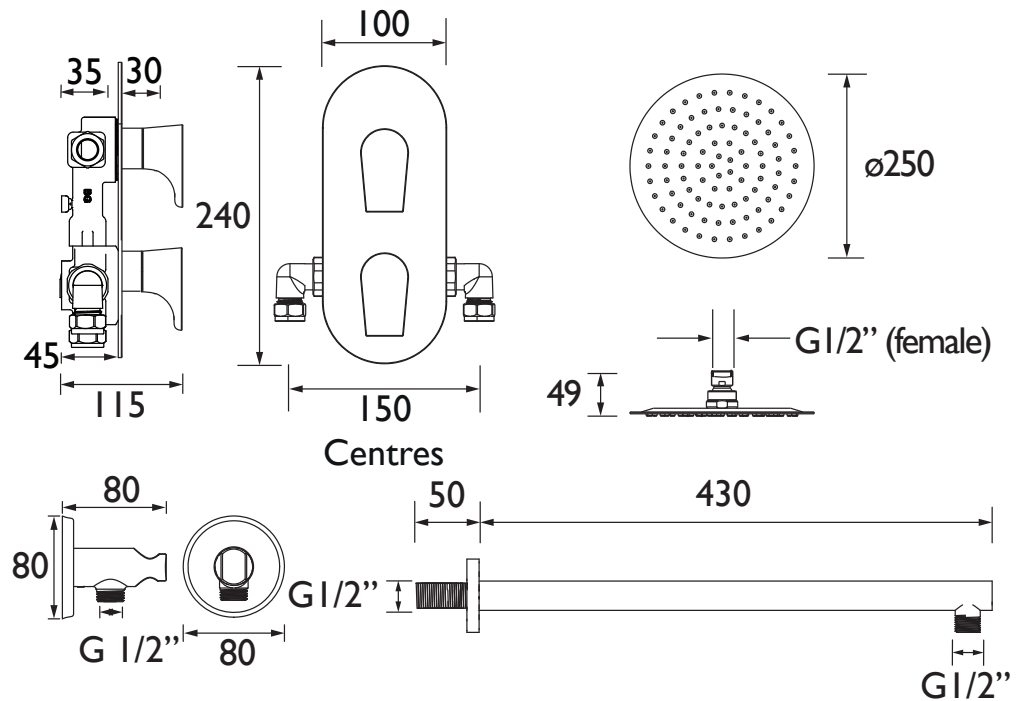

### Features:

- This classically styled shower pack contains our Hourglass shower valve with integral two outlet diverter. It has 250mm round slimline fixed head with shower arm, a multi function handset and hose with integral handset holder and wall outlet.
- The shower valve has been designed to fit in any UK wall cavity and therefore only needs a 35mm deep cavity space.
- Dual Control - flow and temperature are controlled separately
- Cartridge can be accessed from the front. requires rear access to service filters.
- 15mm inlet connections
- Chrome plated to BS EN 248
- Wall outlet designed with Bristan's Wall Mount Technology for easier installation

### Specification

Finish/Colour:	Chrome Plated
Main Construction Material:	Brass; ABS
No of Controls:	3
Shower Type:	Dual Control
Shower Head Type:	Fixed Head and Handset
Valve/Cartridge Type:	3/4" Ceramic Disc Valve 1/4 Turn
Maximum Hot Water Supply Temperature °C:	65
Maximum Static Pressure: (bar)	10
Plumbing System Suitability:	Suitable for all plumbing systems
Minimum Dynamic Pressure:	Min: 0.2 bar, Max: 5.0 bar
Connection Inlet:	15mm Compression
Connection Outlet:	G 1/2"
Isolation Valve Included:	No
Check Valve Included:	Yes

### Dimensions (measurements in mm)