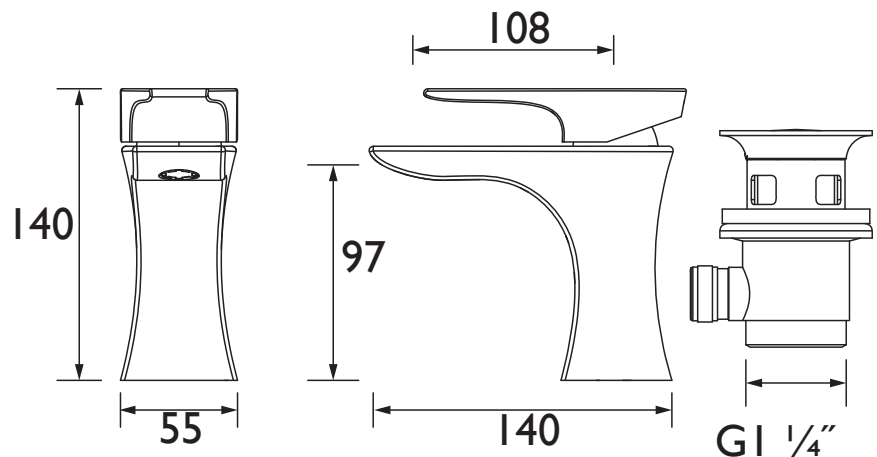

Product Certifications:

For more products, visit our website:
<http://www.bristan.com>

Specification

Product Type:	Bathroom Taps
Main Construction Material:	Brass
Mount Type:	Deck
Handle Type:	Lever
Connection Inlet:	1/2" BSP Flexible Tails
Connection Outlet:	M24 5lpm Flow Limiter
Number of Tap Holes:	1
Valve/Cartridge Type:	35 mm Eco-Start Cartridge
Plumbing System Requirements:	Suitable for all plumbing systems
Minimum Dynamic Pressure (bar):	0.5 bar
Maximum Dynamic Pressure (bar):	5 bar
Maximum Hot Water Temperature °C:	65°C
Maximum Static Pressure (bar):	10 bar
Flow Type:	Single
Isolation Included:	No

Dimensions (measurements in mm)

Flow Rates (l/min)

System Pressure (bar)	0.5	1	2	3	5
HOU ES BAS BB (mixed)	5	5	5	5	5

TECHNICAL
DATA
SHEET

BRISTAN

D1