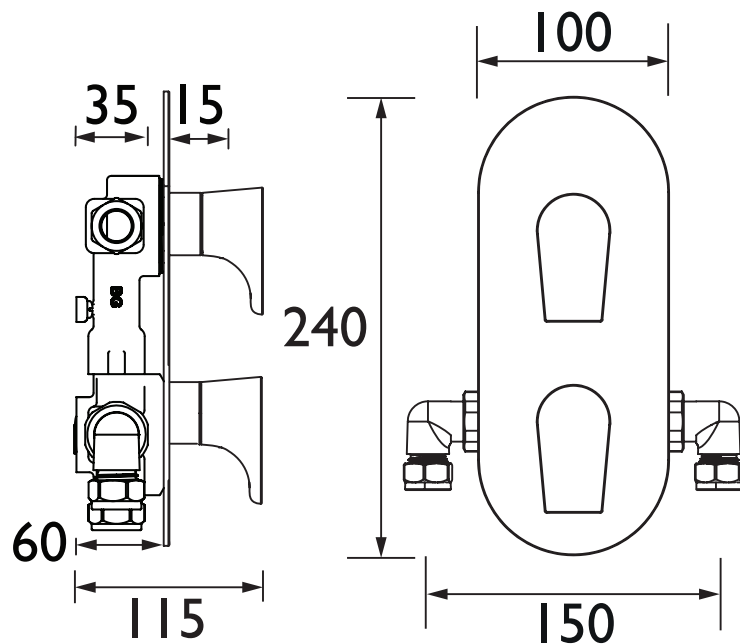

### Features:

- 15mm inlet connections
- This shower valve has been designed to fit in any UK wall cavity and therefore only needs a 35mm deep cavity space
- Fitting depth including plasterboard and tiles is 60mm - 75mm
- Minimum cold water supply temperature is 4°C
- Maximum hot water supply temperature is 80°C

### Specification

<b>Product Type:</b>	Mixer Shower
<b>Main Construction Material:</b>	Brass
<b>Connection Inlet:</b>	15mm Compression
<b>Connection Outlet:</b>	15mm Compression
<b>Number of Controls:</b>	2
<b>Flow Control Valve Type:</b>	Thermostatic Cartridge & 3/4" Ceramic Disc Valve
<b>Plumbing System:</b>	Suitable for all plumbing systems
<b>Minimum Dynamic Pressure: (Bar)</b>	0.2 Bar
<b>Maximum Dynamic Pressure: (Bar)</b>	5.0 Bar
<b>Maximum Static Pressure:</b>	10
<b>Maximum Hot Water Temperature: (°C)</b>	80
<b>Pre-set Outlet Temperature:</b>	42°C
<b>Isolation Included:</b>	No
<b>Check Valve Supplied:</b>	Yes
<b>Shower Kit:</b>	Valve Only

### Dimensions (measurements in mm)