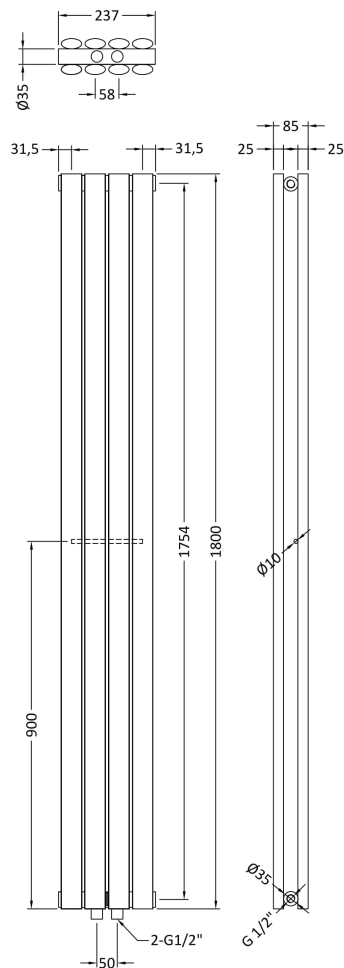

### Product Dimensions

Height (mm):	1800
Width (mm):	237
Depth (mm):	85
Length (mm):	
Nett Weight (kg):	20.38

### Packaging Dimensions

Height (mm):	105
Width (mm):	295
Length (mm):	1875
Gross Weight (kg):	24

### Packaging Data

Box Colour:	White Cardboard Shrinkwrapped
Box Qty:	1
Label Size:	100 x 50
Label Colour:	White Label
Label Qty:	2

### Outer Box Dimensions (If Applicable)

Height (mm):	
Width (mm):	
Length (mm):	
Gross Weight (kg):	
Barcode:	5055369027705