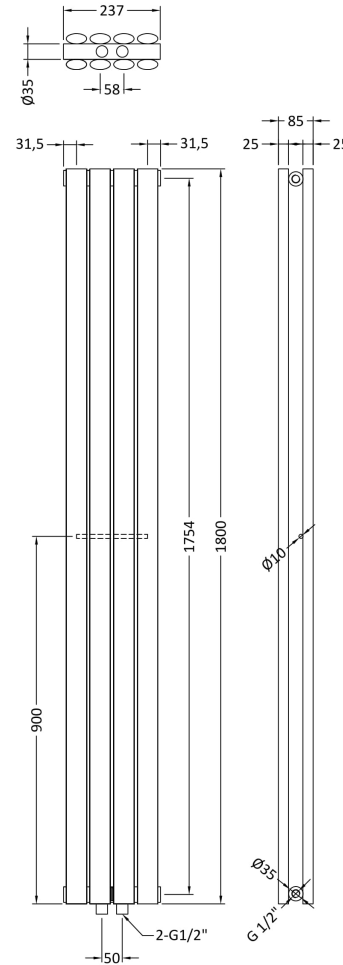

Sales Code: HRE007

Description: Revive Cloakroom Radiator

Product Dimensions

Height (mm):	1800
Width (mm):	237
Depth (mm):	85
Length (mm):	
Nett Weight (kg):	20.38

Packaging Dimensions

Height (mm):	105
Width (mm):	295
Length (mm):	1875
Gross Weight (kg):	24

Packaging Data

Box Colour:	White Cardboard Shrinkwrapped
Box Qty:	1
Label Size:	100 x 50
Label Colour:	White Label
Label Qty:	2

Outer Box Dimensions (If Applicable)

Height (mm):	
Width (mm):	
Length (mm):	
Gross Weight (kg):	
Barcode:	5055369027705

Product Details

Country of Origin:	China		
Fitting Instruction:	No		
Certification:	CE: No	RoHS: N/A	WEEE: N/A
Colour/Finish:	White		
RAL No:	9016		
Product Material:	Steel		
Heat Element Wattage:	Not Applicable		
Heating Element Wattage Compatible:	N/A		
BTU Outputs:	30°C / 1232	50°C / 2461	60°C / 3118
Thermal Outputs: (Watts)	30°C / 361	50°C / 721	60°C / 900
Pipe Centres - If Vertical:	59mm		
Pipe Centres - If Horizontal:	N/A		
Max Projection:	110mm		
Tube Diameter:	N/A		
Packaging Volume (L):			
Wall to Centre of Tappings:	N/A		
Floor to Centre of Tappings:	70		
Dual Fuel:	N/A		
IP Rating:			