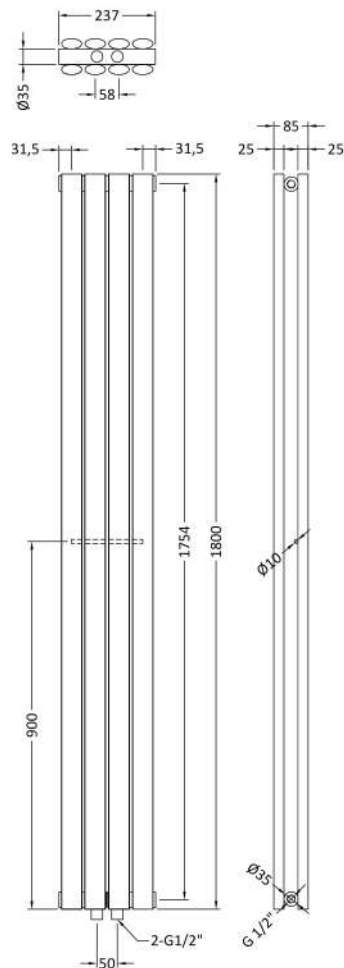

### Product Dimensions

Height (mm):	1800
Width (mm):	237
Depth (mm):	85
Length (mm):	
Nett Weight (kg):	20.38

### Packaging Dimensions

Height (mm):	105
Width (mm):	295
Length (mm):	1875
Gross Weight (kg):	24

### Packaging Data

Box Colour:	White Cardboard Shrinkwrapped
Box Qty:	1
Label Size:	100 x 50
Label Colour:	White Label
Label Qty:	2

### Outer Box Dimensions (If Applicable)

Height (mm):	
Width (mm):	
Length (mm):	
Gross Weight (kg):	
Barcode:	5055369027705