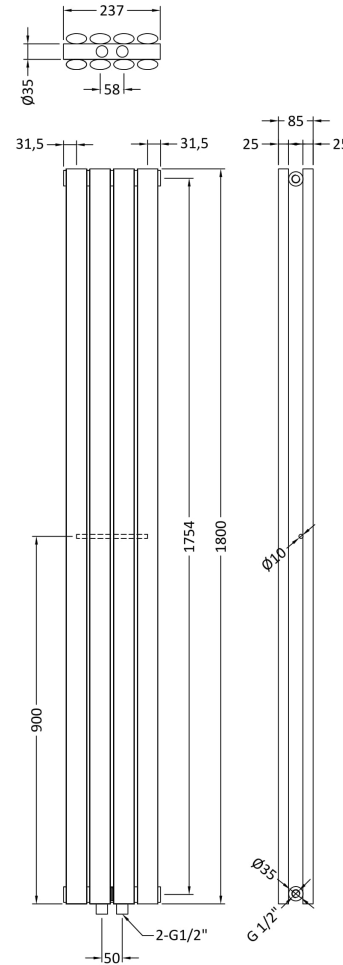

Sales Code: HRE009

Description: Revive Cloakroom Radiator

Product Dimensions

Height (mm):	1800
Width (mm):	237
Depth (mm):	85
Length (mm):	
Nett Weight (kg):	20.42

Packaging Dimensions

Height (mm):	105
Width (mm):	295
Length (mm):	1875
Gross Weight (kg):	24

Packaging Data

Box Colour:	White Cardboard Shrinkwrapped
Box Qty:	1
Label Size:	100 x 50
Label Colour:	White Label
Label Qty:	2

Outer Box Dimensions (If Applicable)

Height (mm):	
Width (mm):	
Length (mm):	
Gross Weight (kg):	
Barcode:	5055369078011

Product Details

Country of Origin:	China
Fitting Instruction:	No
Certification:	CE: No RoHS: N/A WEEE: N/A
Colour/Finish:	Anthracite
RAL No:	7016
Product Material:	Steel
Heat Element Wattage:	Not Applicable
Heating Element Wattage Compatible:	N/A
BTU Outputs:	30°C / 1232 50°C / 2461 60°C / 3118
Thermal Outputs: (Watts)	30°C / 361 50°C / 721 60°C / 900
Pipe Centres - If Vertical:	59mm
Pipe Centres - If Horizontal:	N/A
Max Projection:	120mm
Tube Diameter:	N/A
Packaging Volume (L):	
Wall to Centre of Tappings:	N/A
Floor to Centre of Tappings:	70
Dual Fuel:	N/A
IP Rating:	